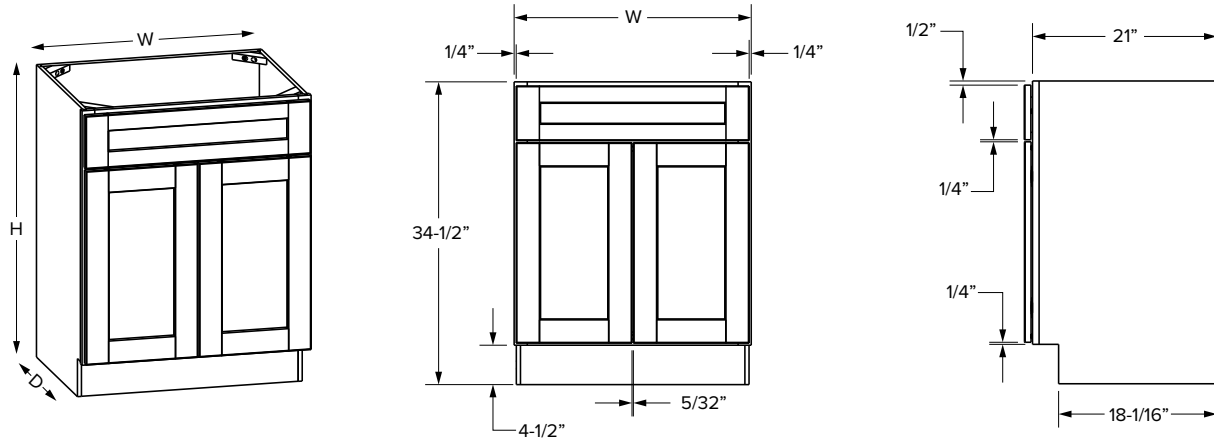

Sink base cabinets

Premier Overlay