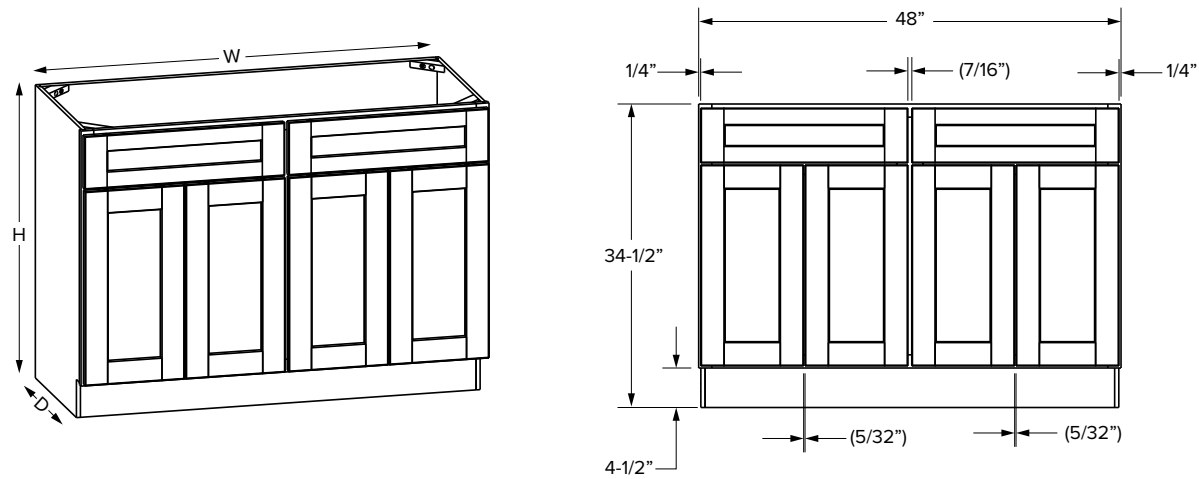

VSB48

SKU	W	H	D	# of Doors	# of Drawers	PREMIER							
						Door Opening		False Front Opening		Door Size		Drawer Front Size	
						Width	Height	Width	Height	Width	Height	Width	Height
VSB24	24"	34-1/2"	21"	2	1	21"	20-1/2"	21"	5"	11-11/16"	22-27/32"	23-17/32"	6-7/32"
VSB27	27"	34-1/2"	21"	2	1	24"	20-1/2"	24"	5"	13-3/16"	22-27/32"	26-17/32"	6-7/32"
VSB30	30"	34-1/2"	21"	2	1	27"	20-1/2"	27"	5"	14-11/16"	22-27/32"	29-17/32"	6-7/32"
VSB33	33"	34-1/2"	21"	2	1	30"	20-1/2"	30"	5"	16-3/16"	22-27/32"	32-17/32"	6-7/32"
VSB36	36"	34-1/2"	21"	2	1	33"	20-1/2"	33"	5"	17-11/16"	22-27/32"	35-17/32"	6-7/32"
VSB42	42"	34-1/2"	21"	2	1	17-7/8"	20-1/2"	39"	5"	20-17/32"	22-27/32"	41-17/32"	6-7/32"
VSB48*	48"	34-1/2"	21"	4	2	20-7/8"	20-1/2"	20-7/8"	5"	11-11/16"	22-27/32"	23-17/32"	6-7/32"