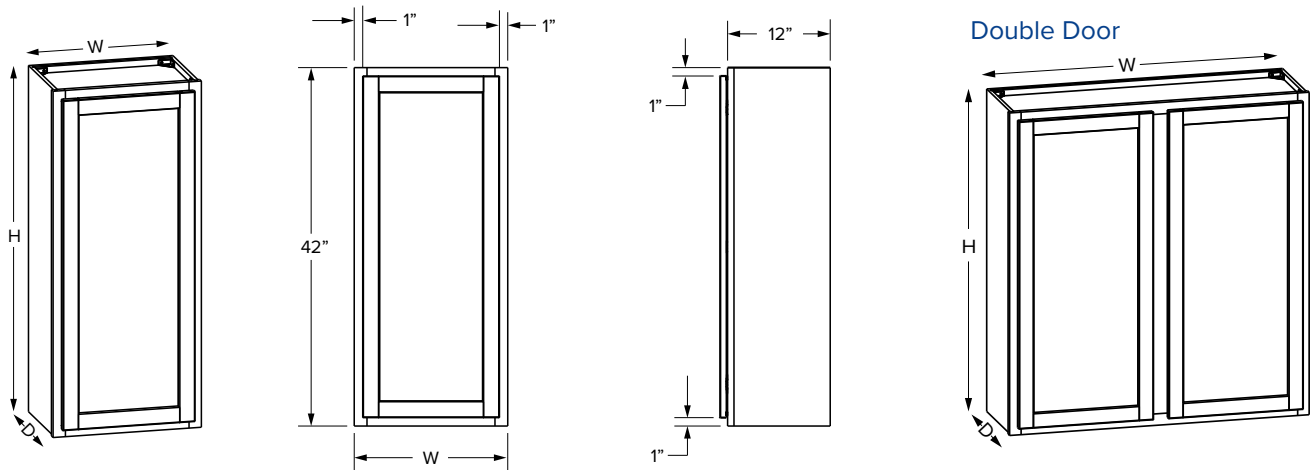

42" Height cabinets

Essentials overlay

Premier overlay