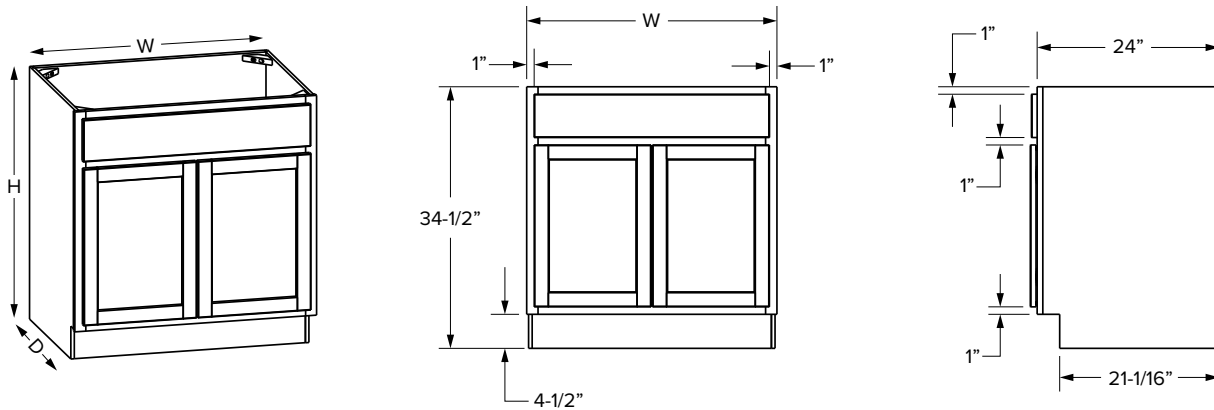

Base Cabinets - Dimensions

Sink base cabinets

Essentials Overlay