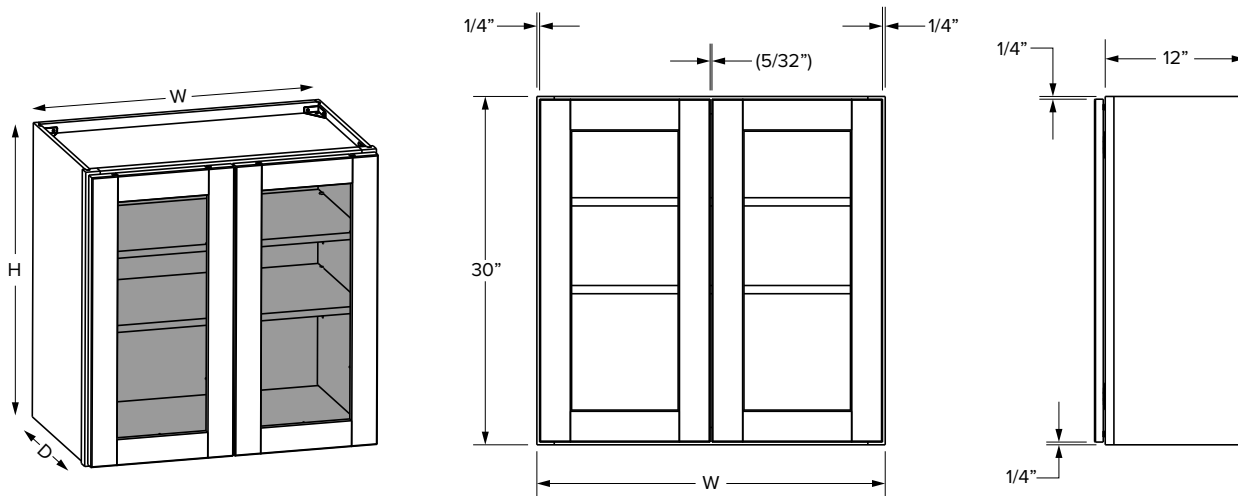

Premier Overlay - Double Door

SKU	W	H	D	Shelves	# of Doors	PREMIER			
						Opening		Door	
						Width	Height	Width	Height
W1530MI	15"	30"	12"	2	1	12"	27"	14-17/32"	29-17/32"
W1830MI	18"	30"	12"	2	1	15"	27"	17-17/32"	29-17/32"
W3030MI	30"	30"	12"	2	2	27"	27"	14-11/16"	29-17/32"
W3630MI	36"	30"	12"	2	2	33"	27"	17-11/16"	29-17/32"