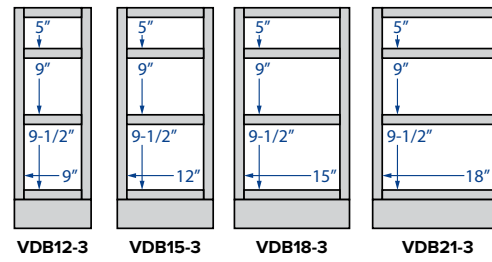

Vanity Cabinets - Openings

Essentials

Premier

Essentials

Premier