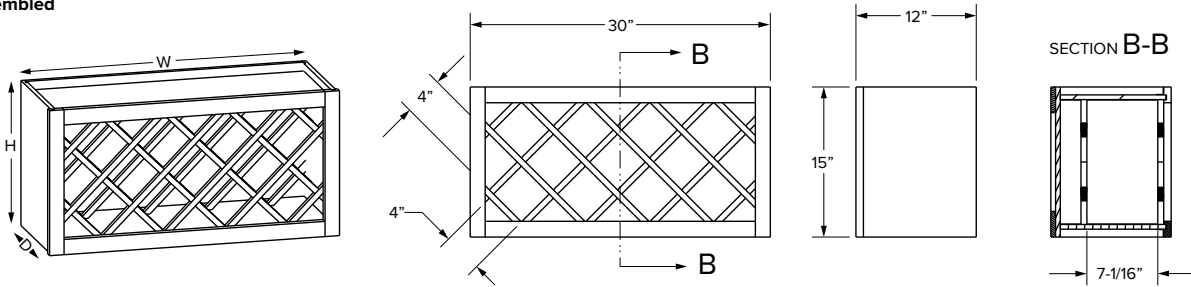

Wine rack

SKU	W	D	H
WR3015	30"	12"	15"

NOTE: Ships preassembled