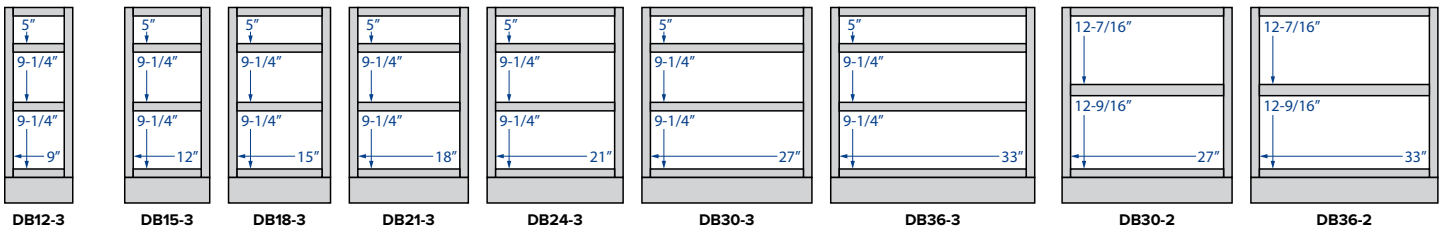

Essentials