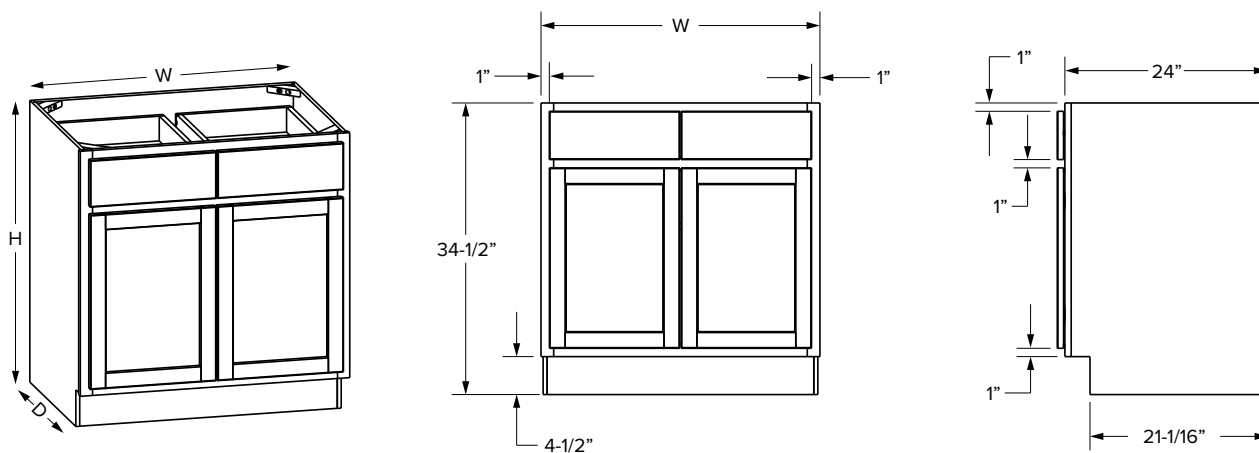

Essentials Overlay - Double Door

SKU	ESSENTIALS												
	W	H	D	# of Doors	# of Drawers	Door Opening		Drawer Opening		Door Size		Drawer Front Size	
						Width	Height	Width	Height	Width	Height	Width	Height
B12	12"	34-1/2"	24"	1	1	9"	20-1/2"	9"	5"	10-1/32"	21-11/32"	10-1/32"	5-23/32"
B15	15"	34-1/2"	24"	1	1	12"	20-1/2"	12"	5"	13-1/32"	21-11/32"	13-1/32"	5-23/32"
B18	18"	34-1/2"	24"	1	1	15"	20-1/2"	15"	5"	16-1/32"	21-11/32"	16-1/32"	5-23/32"
B21	21"	34-1/2"	24"	1	1	18"	20-1/2"	18"	5"	19-1/32"	21-11/32"	19-1/32"	5-23/32"
B24	24"	34-1/2"	24"	2	1	21"	20-1/2"	21"	5"	10-15/16"	21-11/32"	22-1/16"	5-23/32"
B27	27"	34-1/2"	24"	2	1	24"	20-1/2"	24"	5"	12-13/32"	21-11/32"	25-1/32"	5-23/32"
B30	30"	34-1/2"	24"	2	1	27"	20-1/2"	27"	5"	13-29/32"	21-11/32"	28-1/32"	5-23/32"
B33	33"	34-1/2"	24"	2	2	30"	20-1/2"	14-5/16"	5"	15-13/32"	21-11/32"	15-13/32"	5-23/32"
B36	36"	34-1/2"	24"	2	2	33"	20-1/2"	15-13/16"	5"	16-29/32"	21-11/32"	16-29/32"	5-23/32"
B39*	39"	34-1/2"	24"	2	2	16-7/16"	20-1/2"	16-7/16"	5"	17-17/32"	21-11/32"	17-17/32"	5-23/32"
B42*	42"	34-1/2"	24"	2	2	17-15/16"	20-1/2"	17-15/16"	5"	19-1/32"	21-11/32"	19-1/32"	5-23/32"

*39" and 42" wide cabinets have a center stile