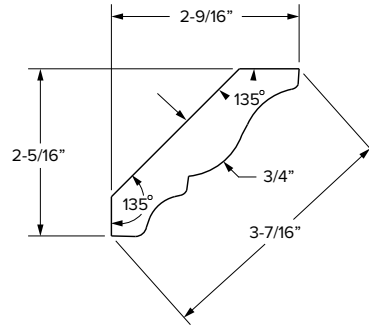

Moulding

SKU	Description	T	H	L
FB8	Furniture Base	3/4"	4-5/8"	96"
TKC8	Toe Kick	1/4"	4-1/2"	96"
CMA8	Crown	11/16"	3-13/16"	96"
CMC8	Crown	3/4"	3-7/16"	96"
CM8	Crown	3/4"	2-1/2"	96"
CMV8	Cove	1/2"	2-11/16"	96"