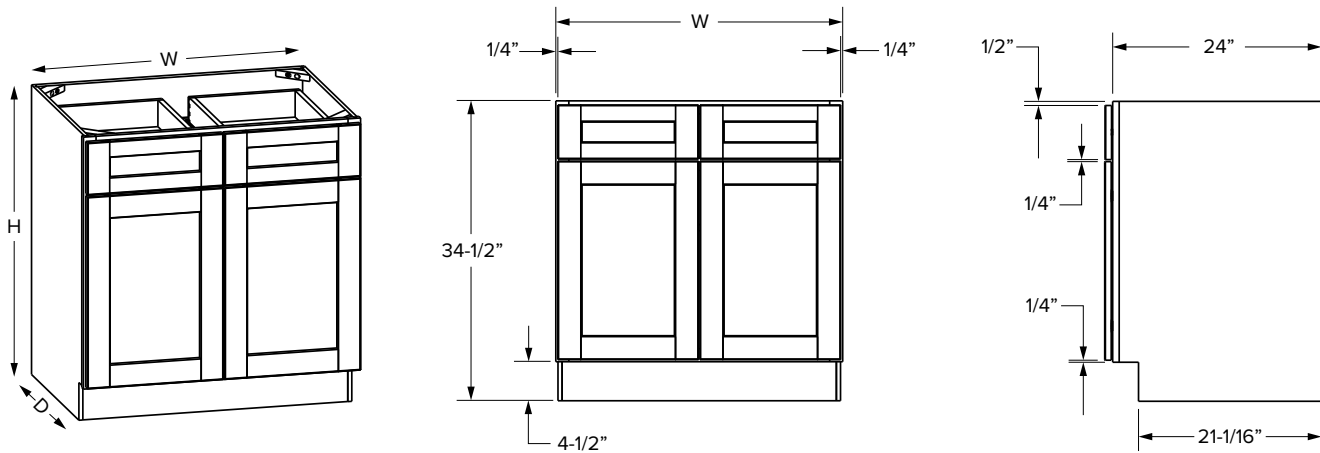

SKU	PREMIER												
	W	H	D	# of Doors	# of Drawers	Door Opening		Drawer Opening		Door Size		Drawer Front Size	
						Width	Height	Width	Height	Width	Height	Width	Height
B12	12"	34-1/2"	24"	1	1	9"	20-1/2"	9"	5"	11-17/32"	22-27/32"	11-17/32"	6-7/32"
B15	15"	34-1/2"	24"	1	1	12"	20-1/2"	12"	5"	14-17/32"	22-27/32"	14-17/32"	6-7/32"
B18	18"	34-1/2"	24"	1	1	15"	20-1/2"	15"	5"	17-17/32"	22-27/32"	17-17/32"	6-7/32"
B21	21"	34-1/2"	24"	1	1	18"	20-1/2"	18"	5"	20-17/32"	22-27/32"	20-17/32"	6-7/32"
B24	24"	34-1/2"	24"	2	1	21"	20-1/2"	21"	5"	11-11/16"	22-27/32"	23-17/32"	6-7/32"
B27	27"	34-1/2"	24"	2	1	24"	20-1/2"	24"	5"	13-3/16"	22-27/32"	26-17/32"	6-7/32"
B30	30"	34-1/2"	24"	2	1	27"	20-1/2"	27"	5"	14-11/16"	22-27/32"	29-17/32"	6-7/32"
B33	33"	34-1/2"	24"	2	2	30"	20-1/2"	13-1/2"	5"	16-3/16"	22-27/32"	16-3/16"	6-7/32"
B36	36"	34-1/2"	24"	2	2	33"	20-1/2"	15"	5"	17-11/16"	22-27/32"	17-11/16"	6-7/32"
B39*	39"	34-1/2"	24"	2	2	16-7/16"	20-1/2"	16-7/16"	5"	19-1/16"	22-27/32"	19-1/16"	6-7/32"
B42*	42"	34-1/2"	24"	2	2	17-15/16"	20-1/2"	17-15/16"	5"	20-17/32"	22-27/32"	20-17/32"	6-7/32"

*39" and 42" wide cabinets have a center stile