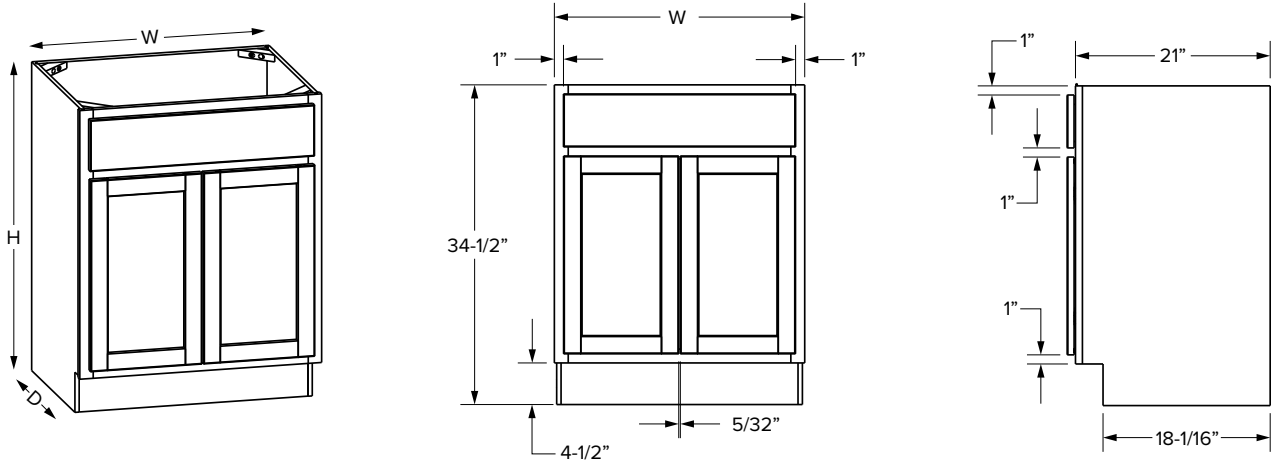

Vanity Cabinets - Dimensions

Sink base cabinets

Essentials Overlay

VSB48