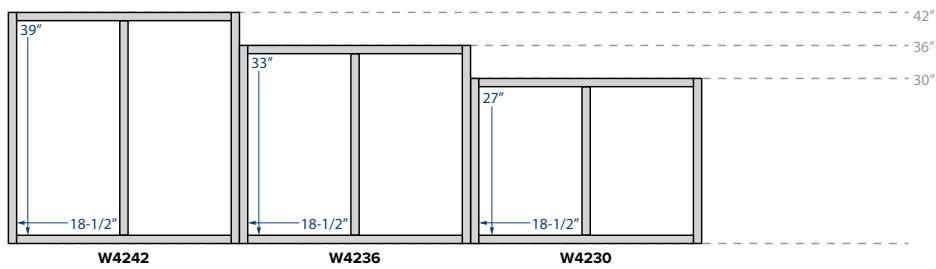

Wall Cabinets - Openings

Essentials

Premier

Essentials

Premier