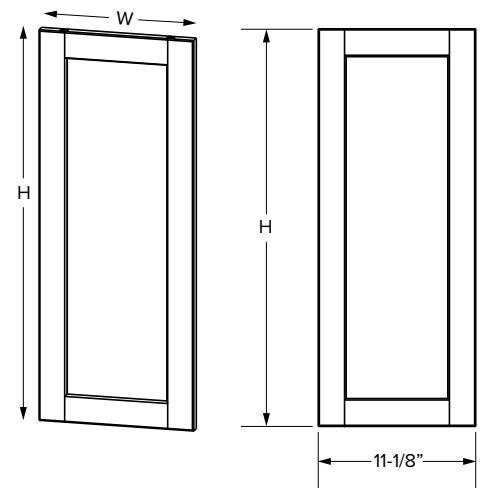

Hatteras - WDEP