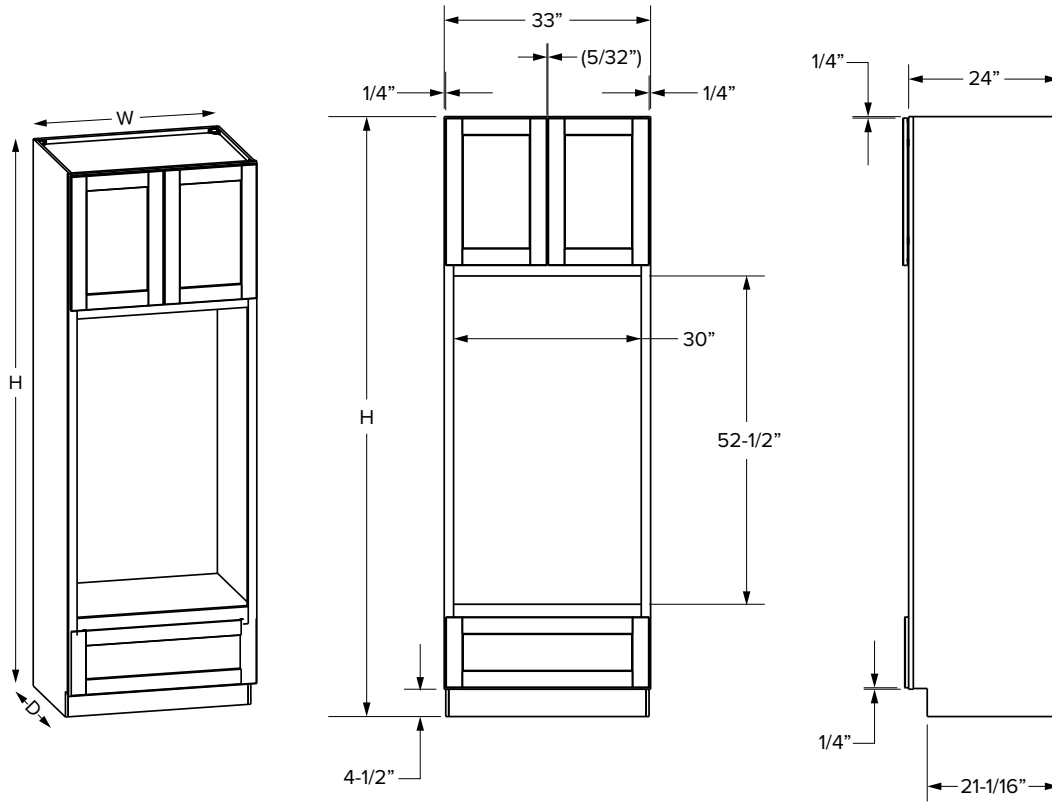

Double oven cabinets

Premier Overlay

SKU	W	H	D	Shelves	# of Doors	# of Drawers	PREMIER							
							Door Opening		Drawer Opening		Door Size		Drawer Front Size	
							Width	Height	Width	Height	Width	Height	Width	Height
OVD3384	33"	84"	24"	0	2	1	30"	9"	30"	9"	16-3/16"	11-17/32"	32-1/2"	11-5/16"
OVD3390	33"	90"	24"	0	2	1	30"	15"	30"	9"	16-3/16"	17-17/32"	32-1/2"	11-5/16"
OVD3396	33"	96"	24"	1	2	1	30"	21"	30"	9"	16-3/16"	23-17/32"	32-1/2"	11-5/16"

Double oven panel overlay

SKU	W	T	H
OVD33P	32-1/2"	3/4"	55"

NOTE: Can be trimmed to size
Works with Premier & Essentials