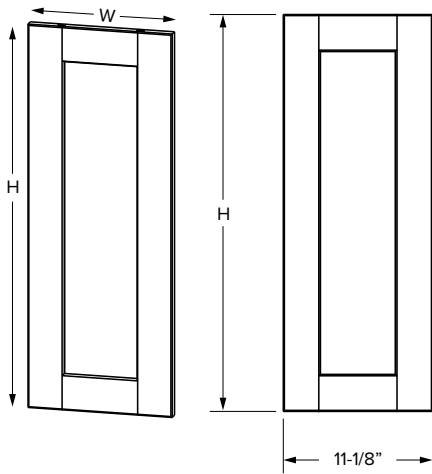

Decorative end panels

SKU	ESSENTIALS			PREMIER		
	W	H	T	W	H	T
WDEP1230	11-1/8"	27-31/32"	3/4"	11-1/8"	29-1/2"	3/4"
WDEP1236	11-1/8"	33-31/32"	3/4"	11-1/8"	35-1/2"	3/4"
WDEP1242	11-1/8"	39-31/32"	3/4"	11-1/8"	41-1/2"	3/4"
BDEP24	23-1/8"	28-1/32"	3/4"	23-1/8"	29-5/16"	3/4"

Catalina - WDEP