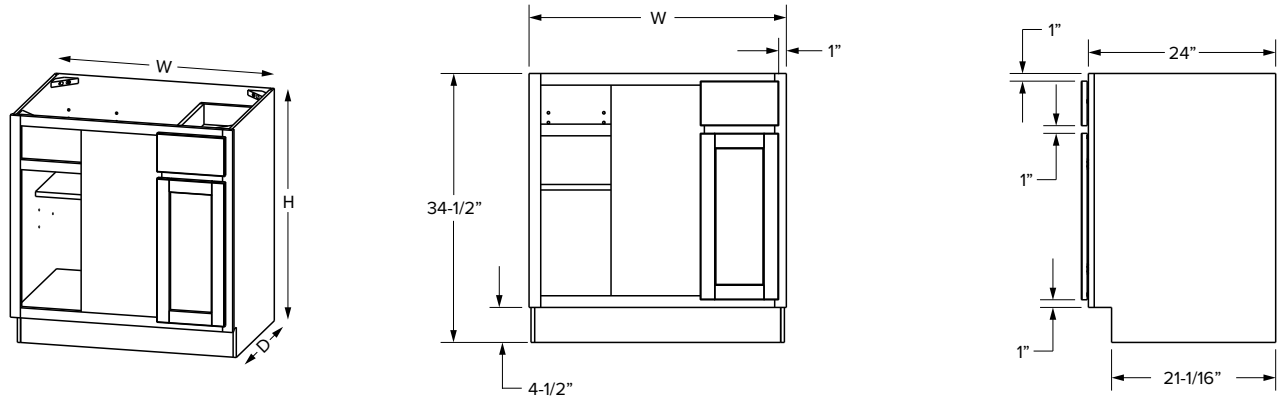

Base Cabinets - Dimensions

Blind corner cabinets

Essentials Overlay