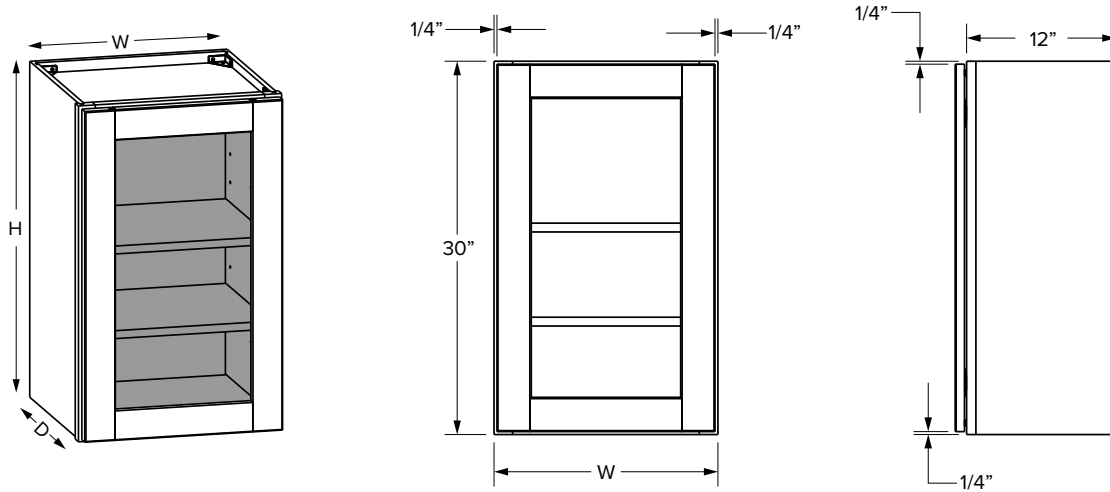

Wall Cabinets - Dimensions

30" Height glass door cabinets

Premier Overlay - Single Door