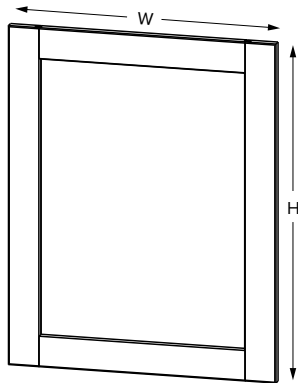

Catalina - BDEP