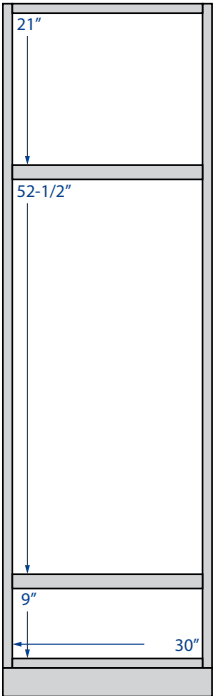

OVD3396

Essentials

Premier