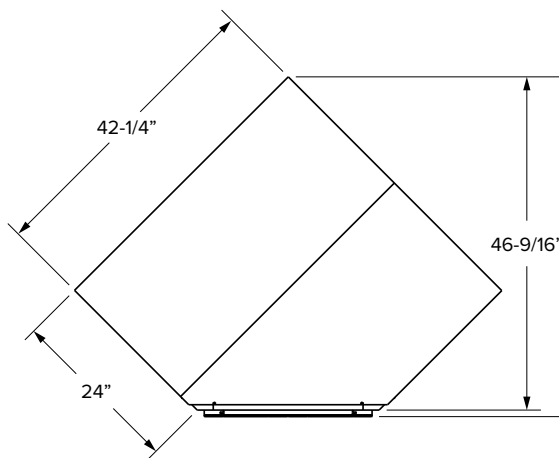

Premier Overlay

SKU	ESSENTIALS												
	W	H	D	# of Doors	# of Drawers	Door Opening		Drawer Opening		Door Size		Drawer Front Size	
						Width	Height	Width	Height	Width	Height	Width	Height
SFCD42	26-7/8"	34-1/2"	24"	2	1 false	20-13/16"	20-1/2"	20-13/16"	5"	10-15/16"	21-11/32"	21-7/8"	5-23/32"

SKU	PREMIER												
	W	H	D	# of Doors	# of Drawers	Door Opening		Drawer Opening		Door Size		Drawer Front Size	
						Width	Height	Width	Height	Width	Height	Width	Height
SFCD42	26-7/8"	34-1/2"	24"	2	1 false	20-13/16"	20-1/2"	20-13/16"	5"	11-11/16"	22-27/32"	23-15/32"	6-7/32"