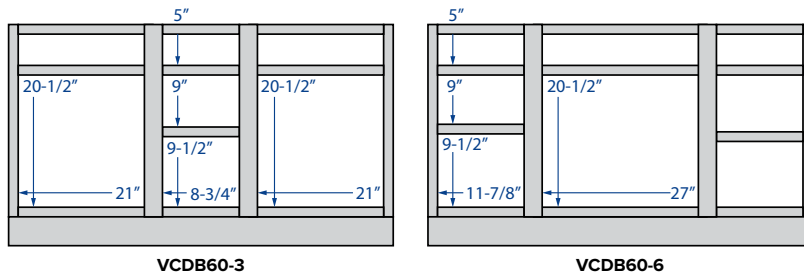

Essentials

Premier

Essentials

Premier