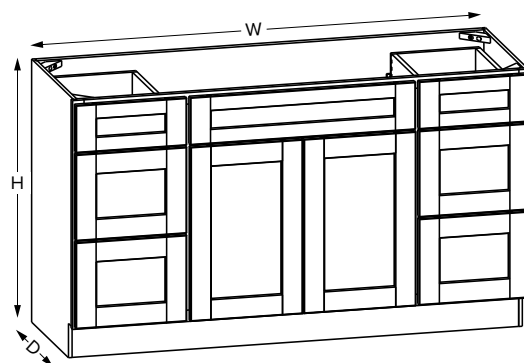

VCDB60-6

SKU	PREMIER																	
	W	H	D	Door Opening		Drawer Opening				False Front Opening		Door Size		Drawer Front Size			False Front Size	
				Width	Height	Width	2 Height	3 Height	4 Height	Width	1 Height	Width	Height	Width	2 Height	3&4 Height	Width	1 Height
VCDB60-3	60"	34-1/2"	21"	21"	20-1/2"	8-3/4"	5"	9"	9-1/2"	21"	5"	11-11/16"	22-27/32"	11-17/32"	6-7/32"	11-5/16"	23-17/32"	6-7/32"
VCDB60-6	60"	34-1/2"	21"	27"	20-1/2"	11-7/8"	5"	9"	9-1/2"	27"	5"	14-11/16"	22-27/32"	14-17/32"	6-7/32"	11-5/16"	29-17/32"	6-7/32"