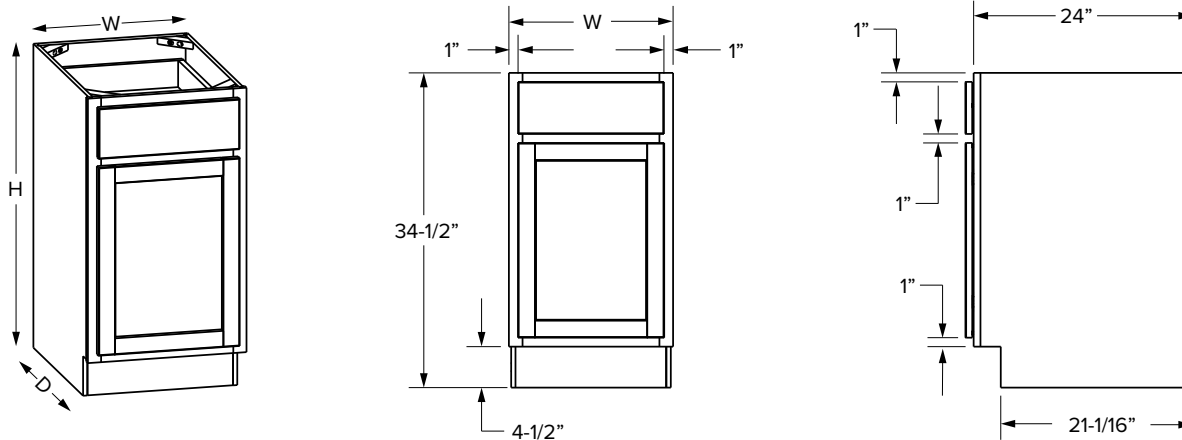

Base Cabinets - Dimensions

Drawer/door cabinets

Essentials Overlay - Single Door