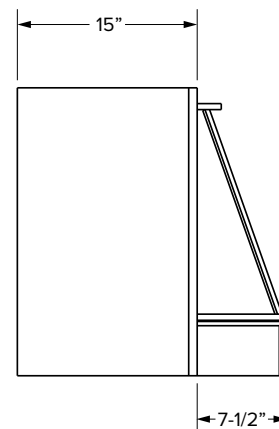

Range hoods

	W	H	D	Projection
RHAR36	36"	24"	15"	7-1/2"
RHCL36	36"	24"	15"	7-1/2"

NOTES:

Works with Premier & Essentials.

The box of these range hoods can be trimmed to size.

Angled hood section can be removed from box and applied separately.

Some assembly required.

RHAR36