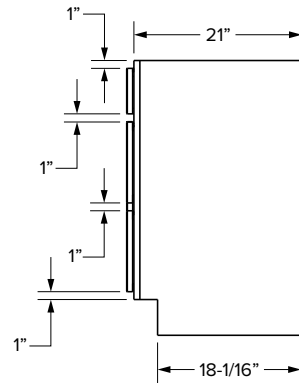

VCDB60-6

SKU	ESSENTIALS																	
	W	H	D	Door Opening		Drawer Opening				False Front Opening		Door Size		Drawer Front Size			False Front Size	
				Width	Height	Width	2 Height	3 Height	4 Height	Width	1 Height	Width	Height	Width	2 Height	3&4 Height	Width	1 Height
VCDB60-3	60"	34-1/2"	21"	20-1/2"	20-1/2"	9-3/4"	5"	9-1/4"	9-1/4"	20-1/2"	5"	10-11/16"	21-11/32"	10-15/16"	5-23/32"	10-5/32"	21-9/16"	5-23/32"
VCDB60-6	60"	34-1/2"	21"	25-7/8"	20-1/2"	12-7/16"	5"	9-1/4"	9-1/4"	25-7/8"	5"	13-3/8"	21-11/32"	13-7/16"	5-23/32"	10-5/32"	27-1/4"	5-23/32"