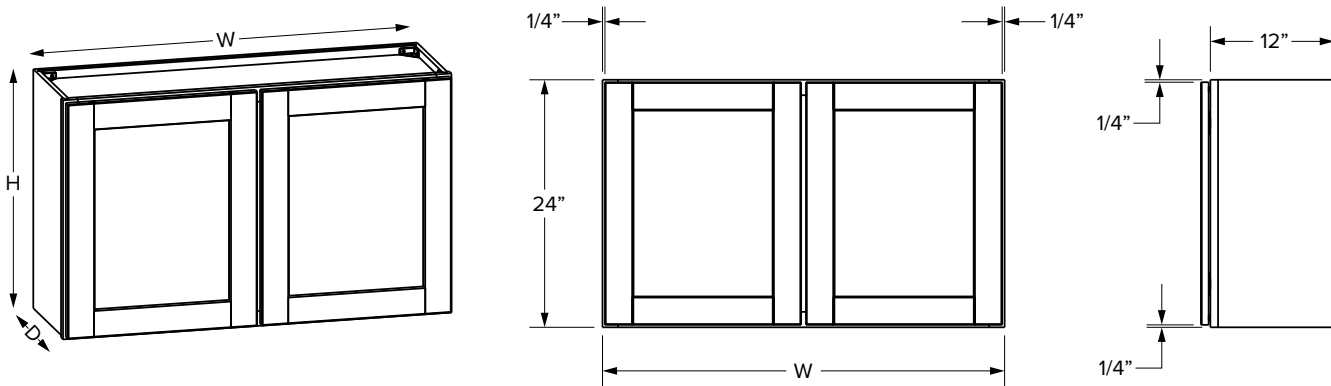

Premier Overlay

SKU	W	H	D	Shelves	# of Doors	ESSENTIALS				PREMIER			
						Opening		Door		Opening		Door	
						Width	Height	Width	Height	Width	Height	Width	Height
W3024	30"	24"	12"	1	2	27"	21"	13-29/32"	21-31/32"	27"	21"	14-11/16"	23-17/32"
W3324	33"	24"	12"	1	2	30"	21"	15-13/32"	21-31/32"	30"	21"	16-3/16"	23-17/32"
W3624	36"	24"	12"	1	2	33"	21"	16-29/32"	21-31/32"	33"	21"	17-11/16"	23-17/32"
W3924*	39"	24"	12"	1	2	16-7/16"	21"	17-17/32"	21-31/32"	17"	21"	19-1/16"	23-17/32"

*39" and 42" wide cabinets have a center stile