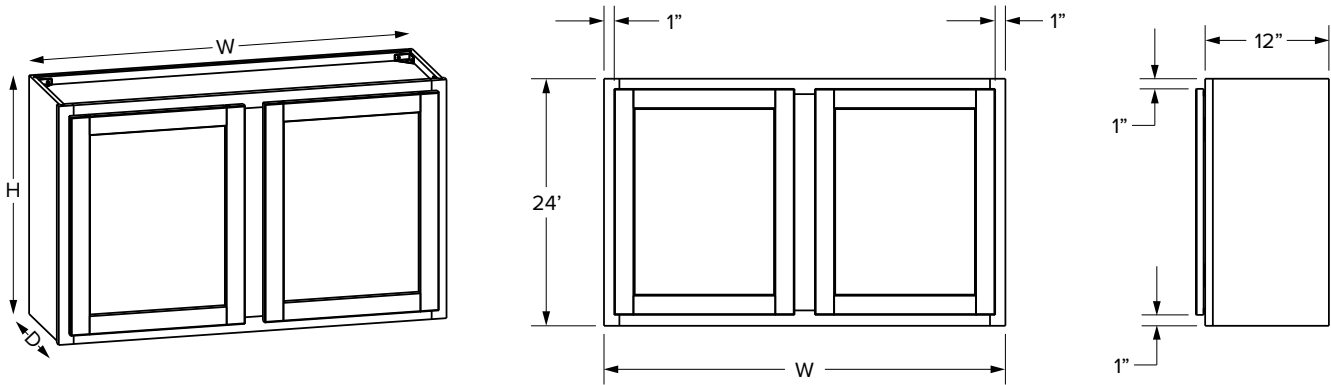

24" Height cabinets

Essentials Overlay