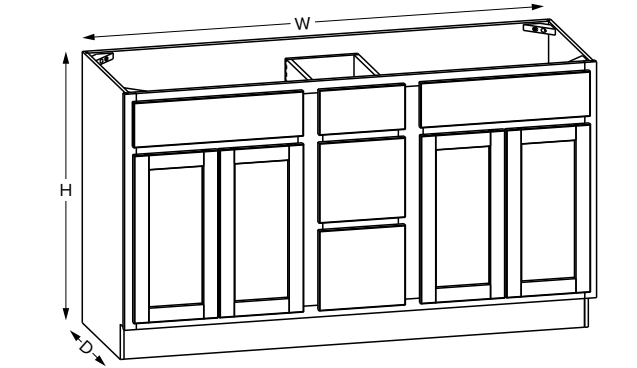

Vanity Cabinets - Dimensions

Combo cabinets

Essentials Overlay

VCDB60-3