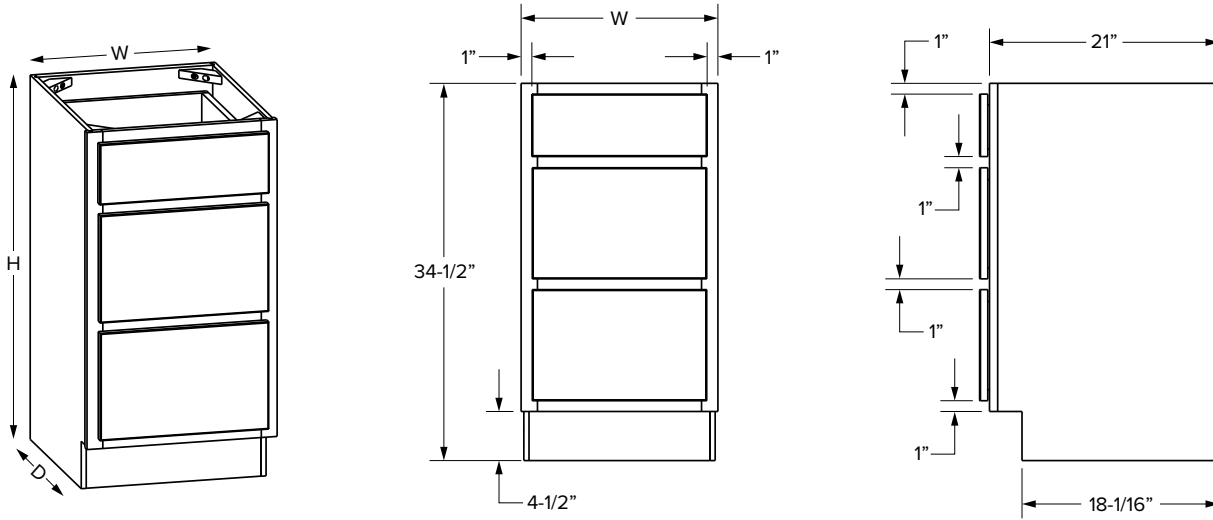

Vanity Cabinets - Dimensions

Three drawer cabinets

Essentials Overlay

Premier Overlay