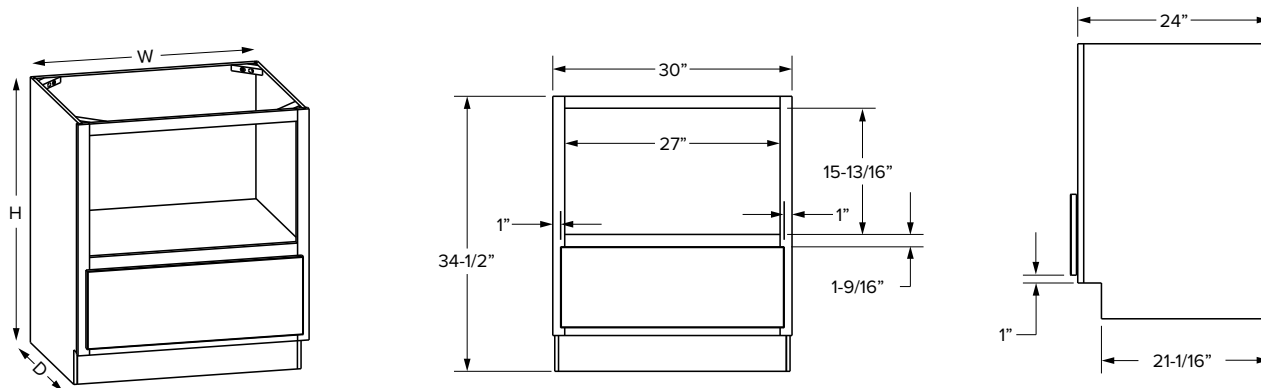

Specialty Cabinets - Dimensions

Microwave base cabinets

Essentials Overlay