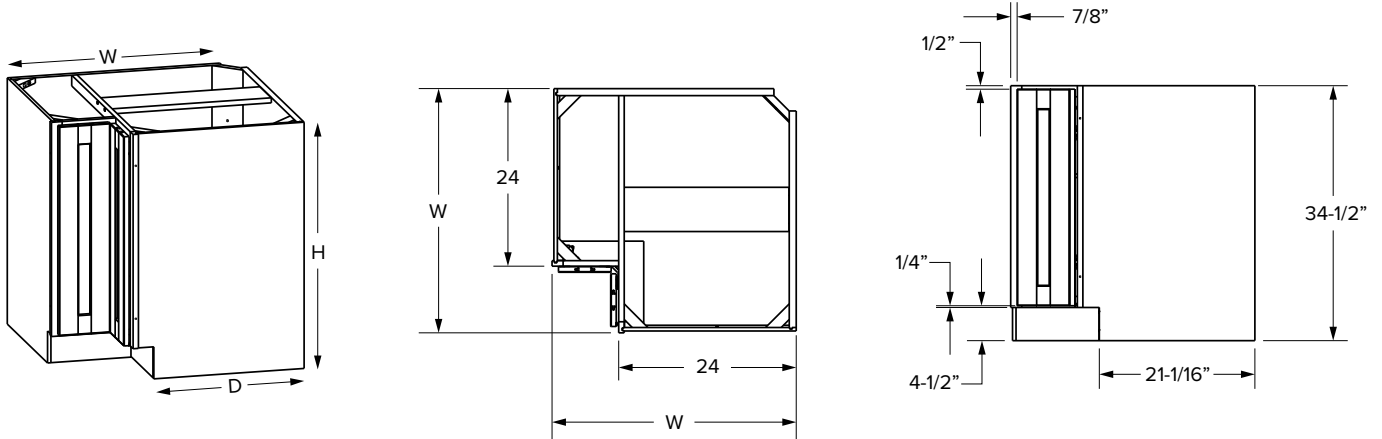

Premier Overlay

SKU					ESSENTIALS				PREMIER			
	W	H	D	# of Doors	Door Opening		Door Size		Door Opening		Door Size	
					Width	Height	Width	Height	Width	Height	Width	Height
BC33U	33"	34-1/2"	24"	1	10-3/16"	27"	7-1/8"	28-1/32"	10-3/16"	27"	7-1/8"	29-9/32"
BC36U	36"	34-1/2"	24"	1	11-1/2"	27"	10-1/8"	28-1/32"	11-1/2"	27"	10-1/8"	29-9/32"