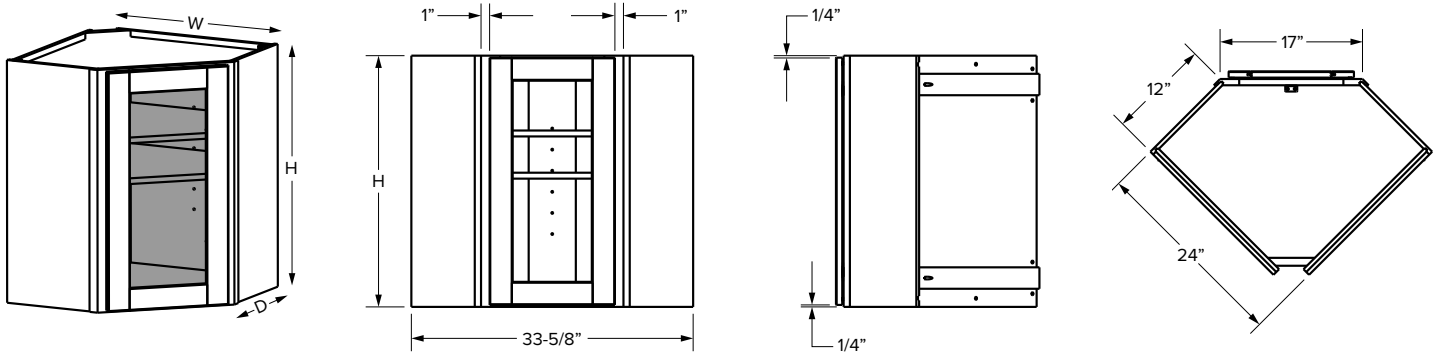

Wall Cabinets - Dimensions

Diagonal corner glass door cabinets

Premier Overlay - 24" Wide

Premier Overlay - 27" Wide