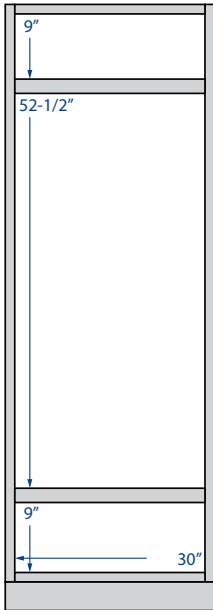

OVD3384

Essentials

Premier