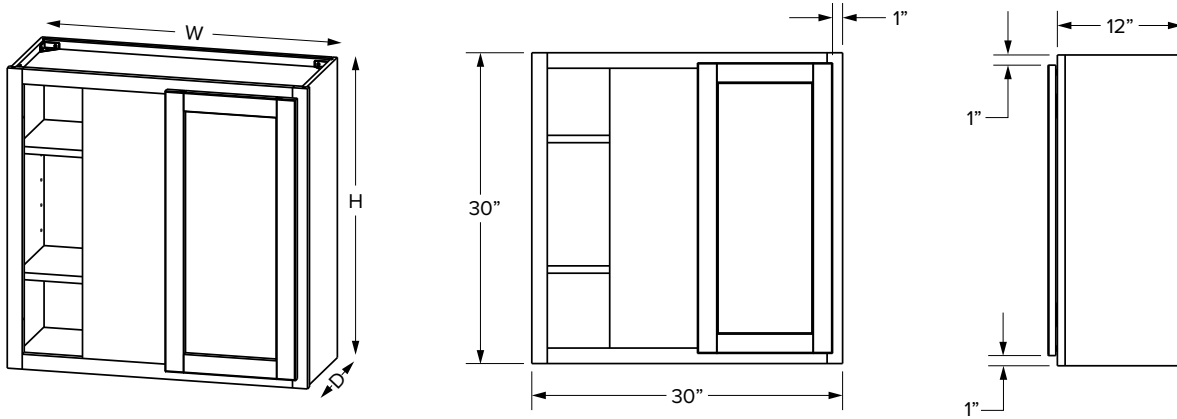

Wall Cabinets - Dimensions

Universal blind corner cabinets

Essentials Overlay