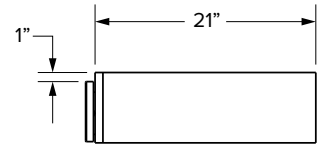

Knee drawer

SKU	ESSENTIALS			PREMIER		
	W	H	D	W	H	D
KD30	30"	6-11/16"	21"	30"	6-11/16"	21"

Essentials Overlay