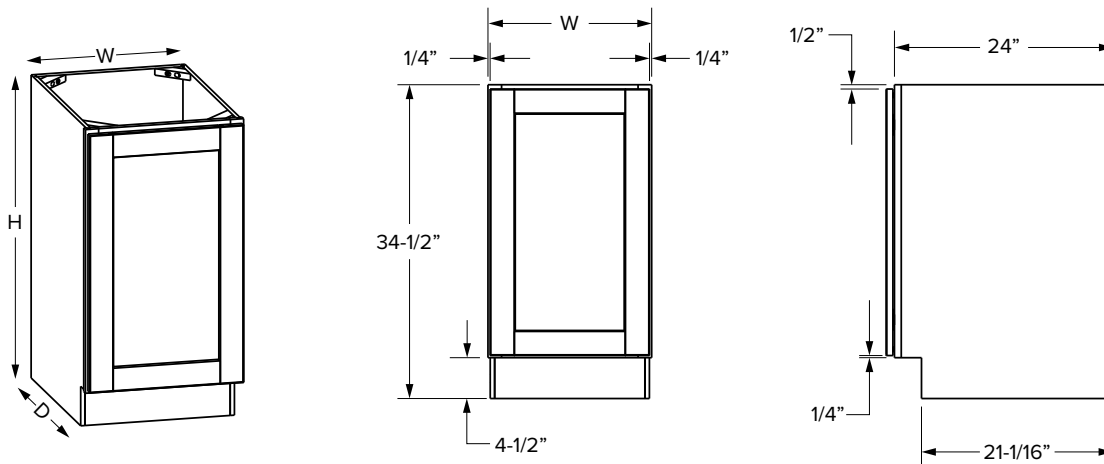

Premier Overlay

SKU					ESSENTIALS				PREMIER			
	W	H	D	# OF DOORS	Opening		Door Size		Opening		Door Size	
					Width	Height	Width	Height	Width	Height	Width	Height
BFH09	9"	34-1/2"	24"	1	6"	27"	7-1/32"	28-1/32"	6"	27"	8-17/32"	29-9/32"
BFH12	12"	34-1/2"	24"	1	9"	27"	10-1/32"	28-1/32"	9"	27"	11-17/32"	29-9/32"
BFH15	15"	34-1/2"	24"	1	12"	27"	13-1/32"	28-1/32"	12"	27"	14-17/32"	29-9/32"
BFH18	18"	34-1/2"	24"	1	15"	27"	16-1/32"	28-1/32"	15"	27"	17-17/32"	29-9/32"