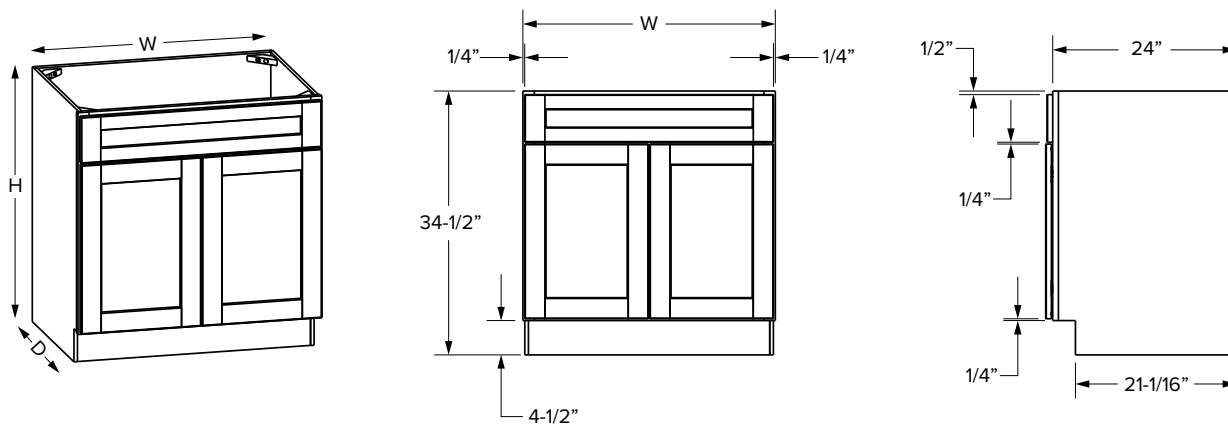

Premier Overlay

SKU	W	H	D	# of Doors	# of Drawers	ESSENTIALS							
						Door Opening		Drawer Opening		Door Size		Drawer Front Size	
						Width	Height	Width	Height	Width	Height	Width	Height
SB30	30"	34-1/2"	24"	2	1 false	27"	20-1/2"	27"	5"	13-29/32"	21-11/32"	28-1/32"	5-23/32"
SB33	33"	34-1/2"	24"	2	1 false	30"	20-1/2"	30"	5"	15-13/32"	21-11/32"	31-1/32"	5-23/32"
SB36	36"	34-1/2"	24"	2	1 false	33"	20-1/2"	33"	5"	16-29/32"	21-11/32"	34-1/32"	5-23/32"
SB39*	39"	34-1/2"	24"	2	1 false	16-7/16"	20-1/2"	35-7/8"	5"	17-17/32"	21-11/32"	37-1/32"	5-23/32"

*39" wide cabinets have a center stile

SKU	W	H	D	# of Doors	# of Drawers	PREMIER							
						Door Opening		Drawer Opening		Door Size		Drawer Front Size	
						Width	Height	Width	Height	Width	Height	Width	Height
SB30	30"	34-1/2"	24"	2	1 false	27"	20-1/2"	27"	5"	14-11/16"	22-27/32"	29-17/32"	6-7/32"
SB33	33"	34-1/2"	24"	2	1 false	30"	20-1/2"	30"	5"	16-3/16"	22-27/32"	32-17/32"	6-7/32"
SB36	36"	34-1/2"	24"	2	1 false	33"	20-1/2"	33"	5"	17-11/16"	22-27/32"	35-17/32"	6-7/32"
SB39*	39"	34-1/2"	24"	2	1 false	16-7/16"	20-1/2"	35-7/8"	5"	19-1/32"	22-27/32"	38-17/32"	6-7/32"

*39" wide cabinets have a center stile