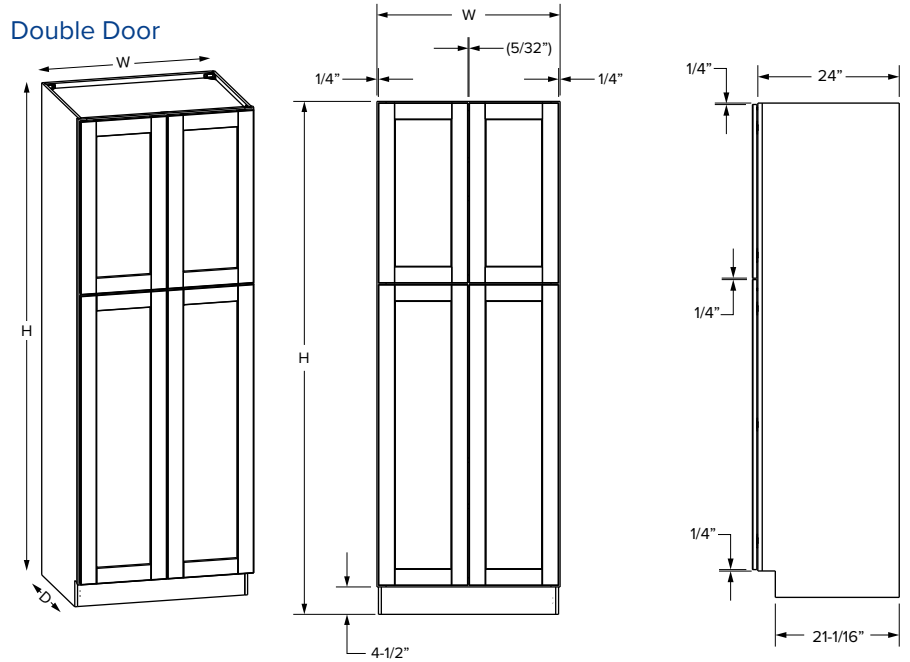

Double Door

SKU	PREMIER										
	W	H	D	Shelves	# of Doors	Door Opening			Door Size		
						Width	1 Height	2 Height	Width	1 Height	2 Height
UP1884	18"	84"	24"	6	2	15"	27"	47-1/2"	17-17/32"	29-17/32"	49-9/32"
UP1890	18"	90"	24"	6	2	15"	33"	47-1/2"	17-17/32"	35-17/32"	49-9/32"
UP1896	18"	96"	24"	7	2	15"	39"	47-1/2"	17-17/32"	41-17/32"	49-9/32"
UP2484	24"	84"	24"	6	4	21"	27"	47-1/2"	11-11/16"	29-17/32"	49-9/32"
UP2490	24"	90"	24"	6	4	21"	33"	47-1/2"	11-11/16"	35-17/32"	49-9/32"
UP2496	24"	96"	24"	7	4	21"	39"	47-1/2"	11-11/16"	41-17/32"	49-9/32"
UP3084	30"	84"	24"	6	4	27"	27"	47-1/2"	14-11/16"	29-17/32"	49-9/32"
UP3090	30"	90"	24"	6	4	27"	33"	47-1/2"	14-11/16"	35-17/32"	49-9/32"
UP3096	30"	96"	24"	7	4	27"	39"	47-1/2"	14-11/16"	41-17/32"	49-9/32"