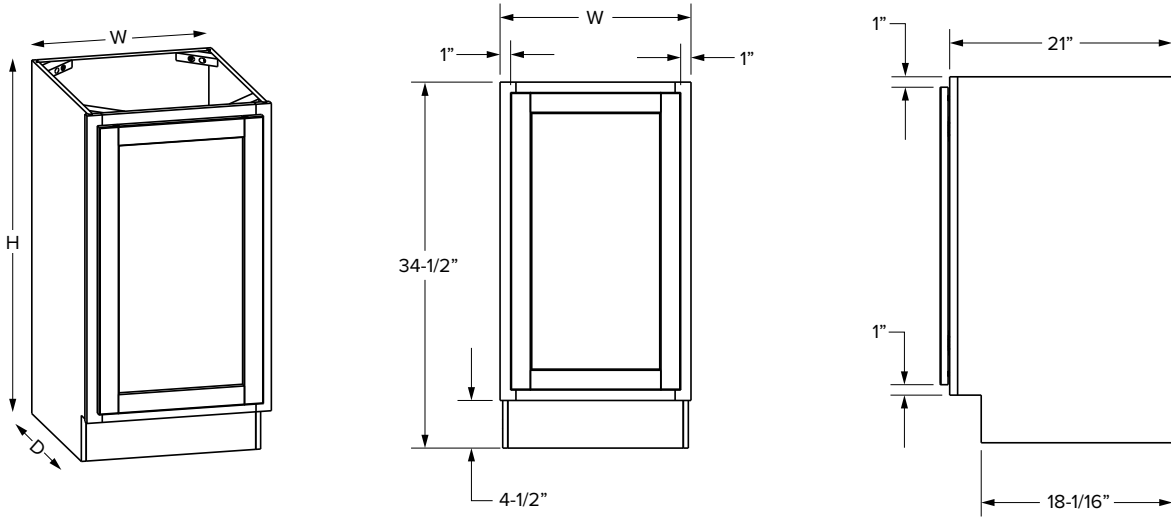

Vanity Cabinets - Dimensions

Full height cabinets

Essentials Overlay