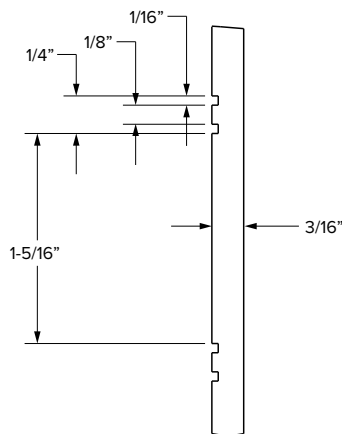

DETAIL A
SCALE 1.500