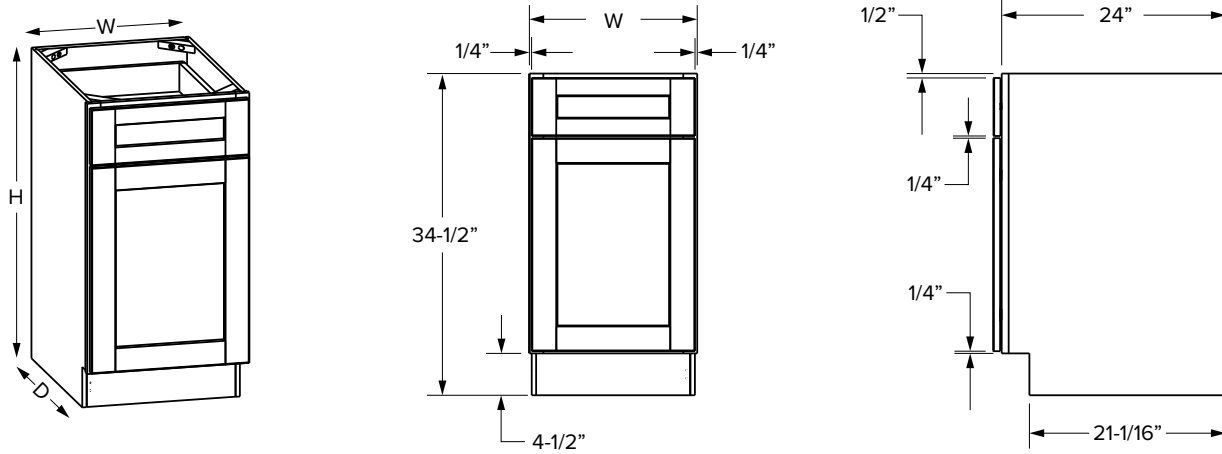

Drawer/door cabinets

Premier Overlay - Single Door

Premier Overlay - Double Door