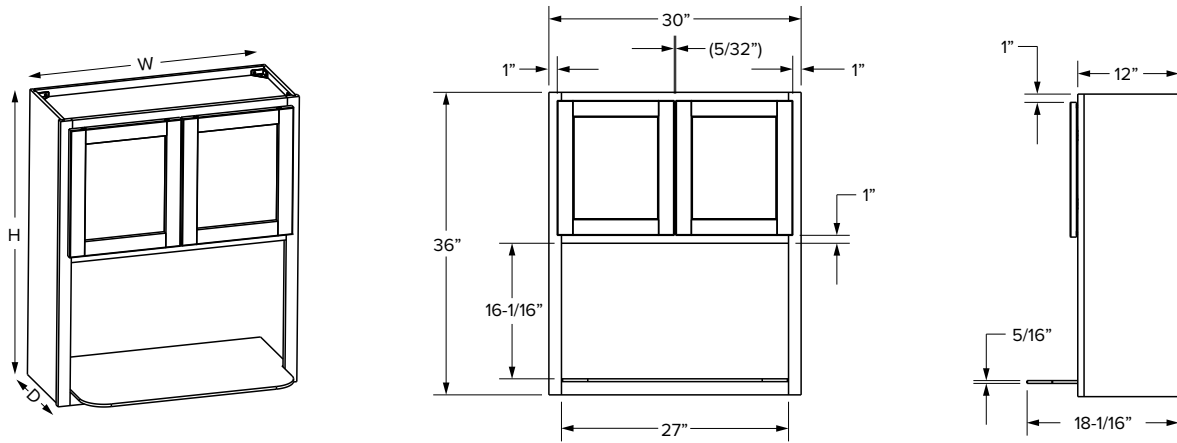

Microwave cabinets

Essentials Overlay