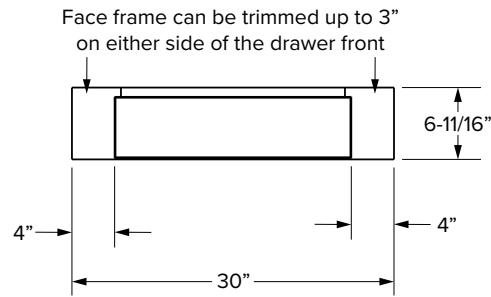

Knee drawer

SKU	ESSENTIALS			PREMIER		
	W	H	D	W	H	D
KD30	30"	6-11/16"	21"	30"	6-11/16"	21"

Essentials Overlay