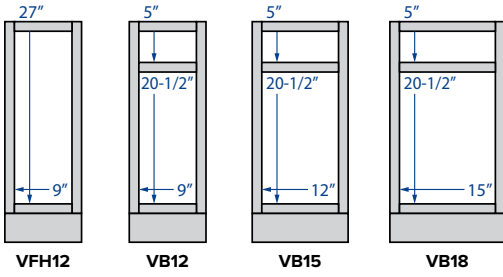

Vanity Cabinets - Openings