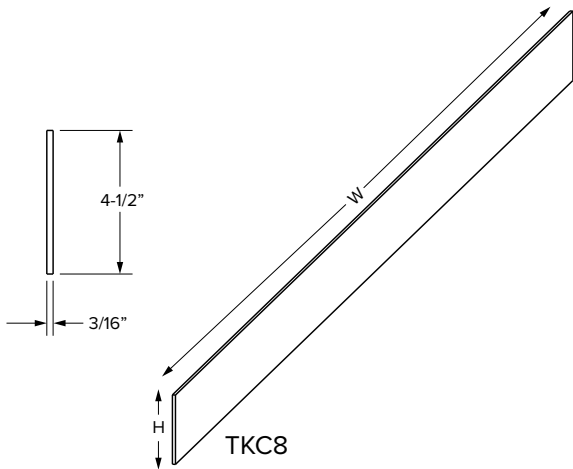

Moulding

SKU	Description	T	H	L
FB8	Furniture Base	3/4"	4-5/8"	96"
TKC8	Toe Kick	1/4"	4-1/2"	96"
CMA8	Crown	11/16"	3-13/16"	96"
CMC8	Crown	3/4"	3-7/16"	96"
CM8	Crown	3/4"	2-1/2"	96"
CMV8	Cove	1/2"	2-11/16"	96"