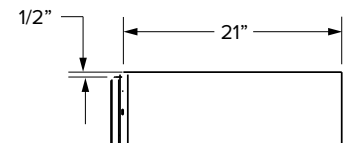

Premier Overlay