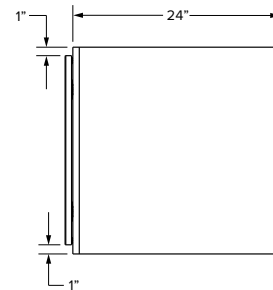

### Essentials Overlay

18" High

24" High