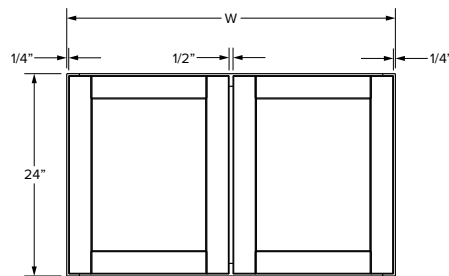

Wall Cabinets - Dimensions

24" Deep cabinets

Essentials Overlay

18" High

24" High

Premier Overlay

18" High

24" High

SKU	W	H	D	Shelves	# of Doors	ESSENTIALS				PREMIER			
						Opening		Door		Opening		Door	
						Width	Height	Width	Height	Width	Height	Width	Height
W361824	36"	18"	24"	0	2	33"	15"	16-29/32"	16-1/32"	33"	15"	17-11/16"	17-9/16"
W391824*	39"	18"	24"	0	2	16-15/16"	15"	17-17/32"	16-1/32"	16-15/16"	15"	19-1/16"	17-9/16"
W362424	36"	24"	24"	1	2	33"	21"	16-29/32"	21-31/32"	33"	21"	17-11/16"	23-9/16"
W392424*	39"	24"	24"	1	2	16-15/16"	21"	17-17/32"	21-31/32"	16-15/16"	21"	19-1/16"	23-9/16"

*39" and 42" wide cabinets have a center stile