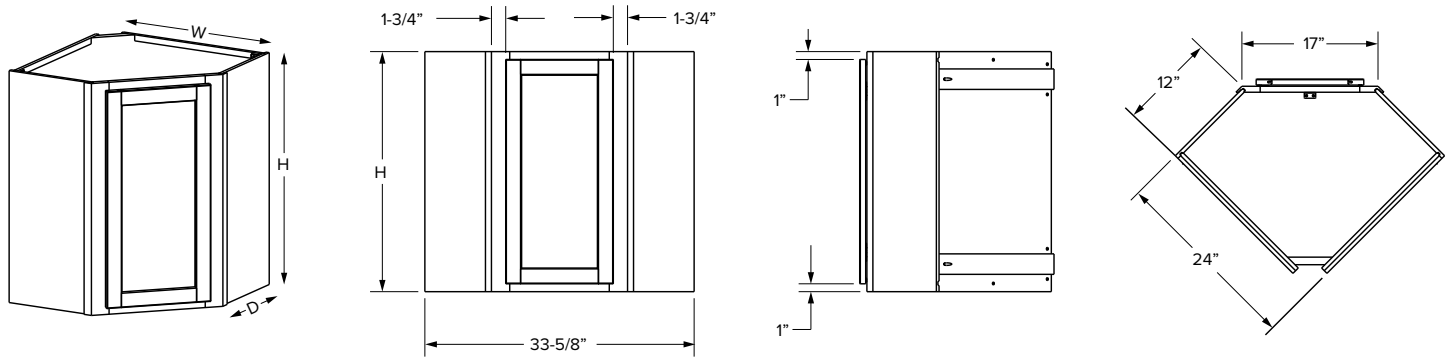

Wall Cabinets - Dimensions

12" Deep diagonal corner cabinets

Essentials overlay

Premier overlay