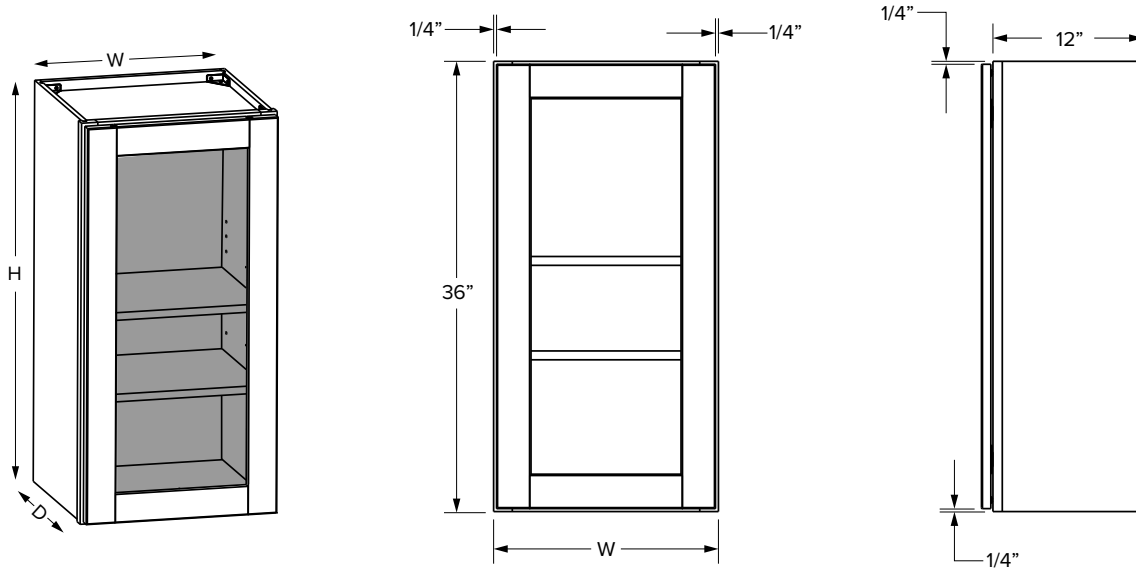

Wall Cabinets - Dimensions

36" Height glass door cabinets

Premier Overlay - Single Door

Premier Overlay - Double Door