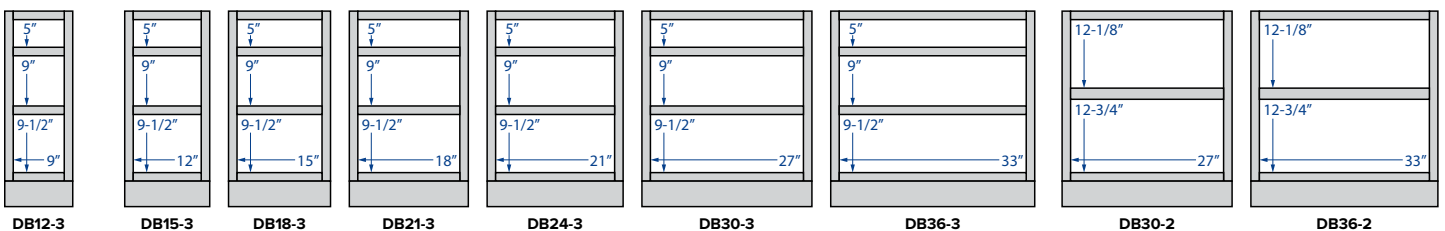

Base cabinets – openings

Essentials

Premier