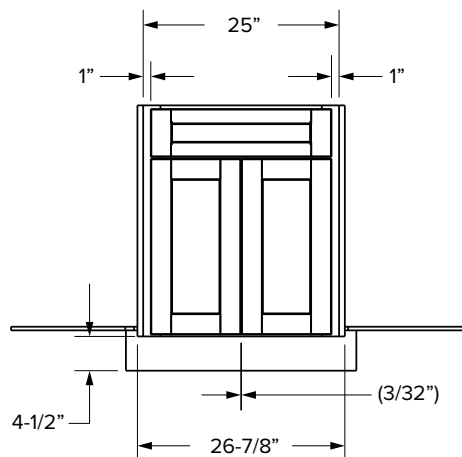

Premier Overlay

SKU	ESSENTIALS												
	W	H	D	# of Doors	# of Drawers	Door Opening		Drawer Opening		Door Size		Drawer Front Size	
						Width	Height	Width	Height	Width	Height	Width	Height
SFCD42	26-7/8"	34-1/2"	24"	2	1 false	20-13/16"	20-1/2"	20-13/16"	5"	10-15/16"	21-11/32"	21-7/8"	5-23/32"

SKU	PREMIER												
	W	H	D	# of Doors	# of Drawers	Door Opening		Drawer Opening		Door Size		Drawer Front Size	
						Width	Height	Width	Height	Width	Height	Width	Height
SFCD42	26-7/8"	34-1/2"	24"	2	1 false	20-13/16"	20-1/2"	20-13/16"	5"	11-11/16"	22-27/32"	23-15/32"	6-7/32"