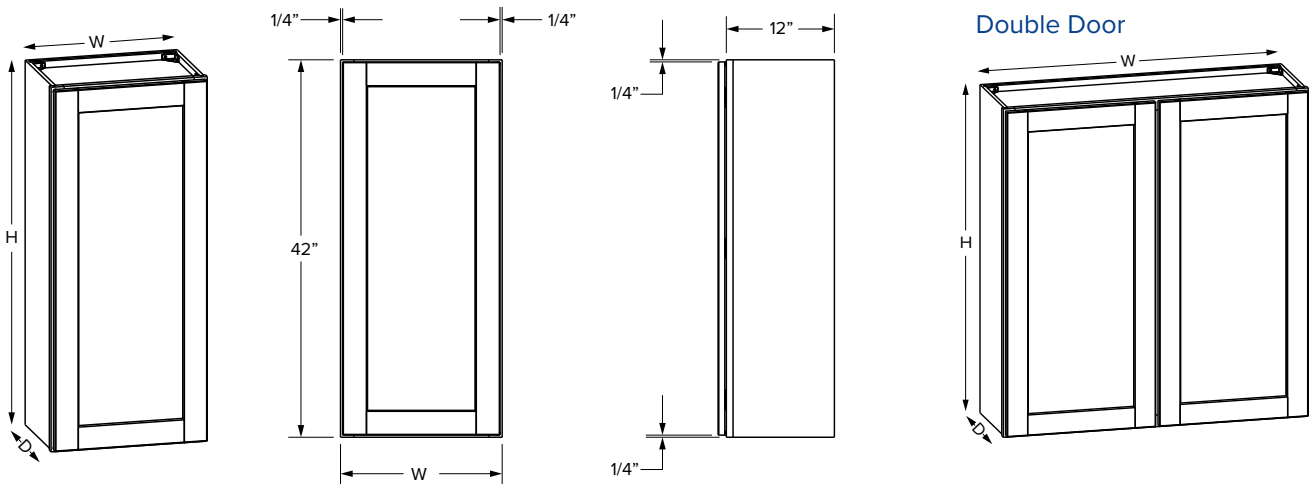

SKU							ESSENTIALS				PREMIER			
	W	H	D	Shelves	# of doors	Opening		Door		Opening		Door		
						Width	Height	Width	Height	Width	Height	Width	Height	
W0942	9"	42"	12"	3	1	6"	39"	7-1/32"	40-1/32"	6"	39"	8-17/32"	41-17/32"	
W1242	12"	42"	12"	3	1	9"	39"	10-1/32"	40-1/32"	9"	39"	11-17/32"	41-17/32"	
W1542	15"	42"	12"	3	1	12"	39"	13-1/32"	40-1/32"	12"	39"	14-17/32"	41-17/32"	
W1842	18"	42"	12"	3	1	15"	39"	16-1/32"	40-1/32"	15"	39"	17-17/32"	41-17/32"	
W2142	21"	42"	12"	3	1	18"	39"	19-1/32"	40-1/32"	18"	39"	20-17/32"	41-17/32"	
W2442	24"	42"	12"	3	2	21"	39"	10-15/16"	40-1/32"	21"	39"	11-11/16"	41-17/32"	
W2742	27"	42"	12"	3	2	24"	39"	12-7/16"	40-1/32"	24"	39"	13-3/16"	41-17/32"	
W3042	30"	42"	12"	3	2	27"	39"	13-29/32"	40-1/32"	27"	39"	14-11/16"	41-17/32"	
W3342	33"	42"	12"	3	2	30"	39"	15-13/32"	40-1/32"	30"	39"	16-3/16"	41-17/32"	
W3642	36"	42"	12"	3	2	33"	39"	16-29/32"	40-1/32"	33"	39"	17-11/16"	41-17/32"	
W3942*	39"	42"	12"	3	2	16-7/16"	39"	17-17/32"	40-1/32"	17"	39"	19-1/32"	41-17/32"	
W4242*	42"	42"	12"	3	2	17-15/16"	39"	19-1/32"	40-1/32"	18-1/2"	39"	20-17/32"	41-17/32"	

*39" and 42" wide cabinets have a center stile