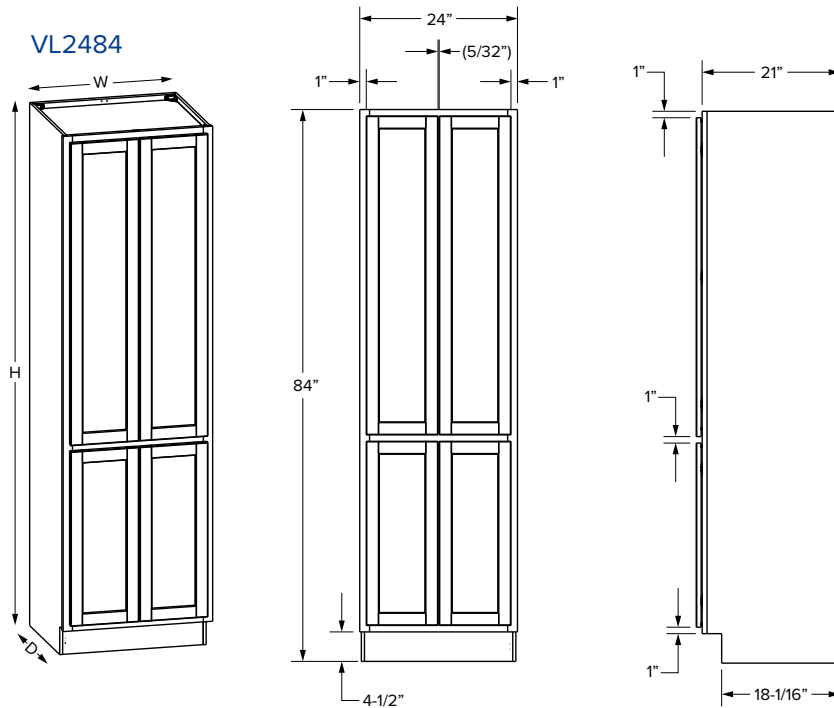

VL2484

SKU	W	H	D	Shelves	# of Doors	ESSENTIALS					
						Door Opening			Door Size		
						Width	1 Height	2 Height	Width	1 Height	2 Height
VL1584	15"	84"	21"	6	2	12"	27"	47-1/2"	13-1/32"	48-17/32"	28-1/32"
VL1884	18"	84"	21"	6	2	15"	27"	47-1/2"	16-1/32"	48-17/32"	28-1/32"
VL2484	24"	84"	21"	6	4	21"	27"	47-1/2"	10-27/32"	48-17/32"	28-1/32"