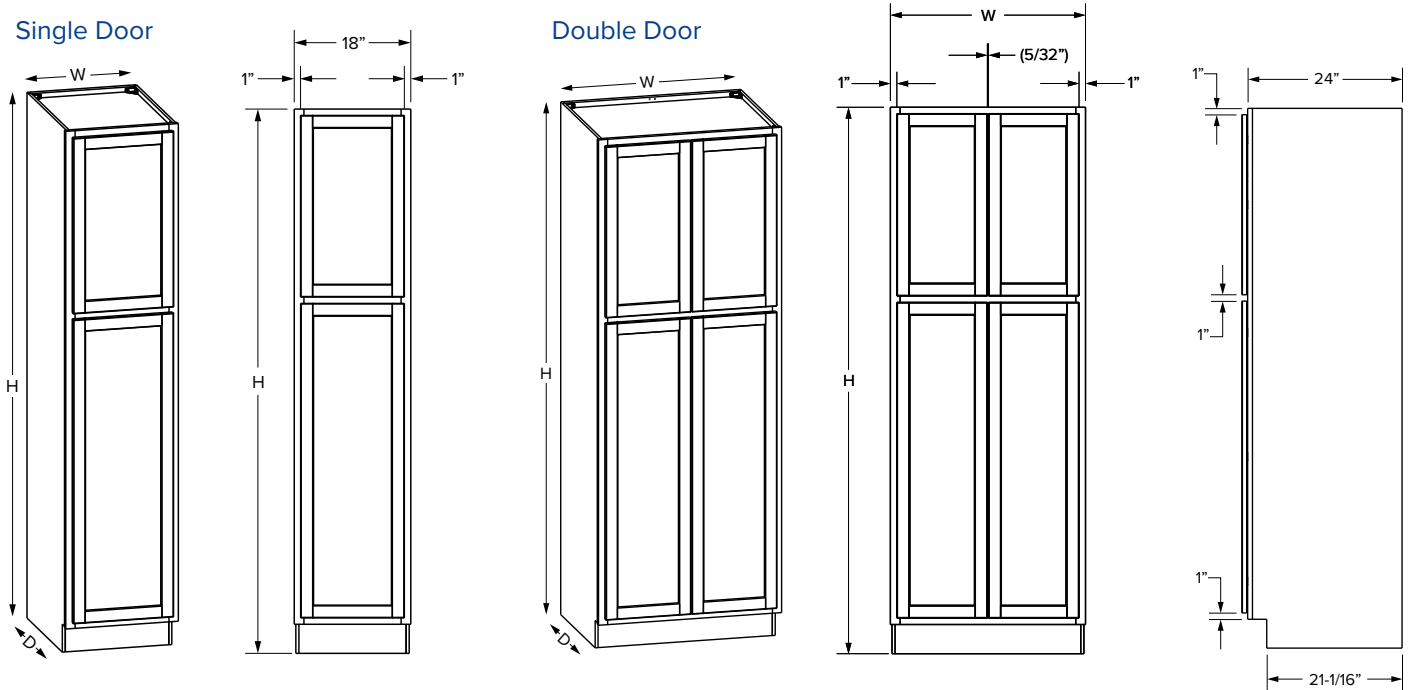

Pantry Cabinets - Dimensions

Essentials Overlay

SKU	ESSENTIALS										
	W	H	D	Shelves	# of Doors	Door Opening			Door Size		
						Width	1 Height	2 Height	Width	1 Height	2 Height
UP1884	18"	84"	24"	6	2	15"	27"	47-1/2"	16-1/32"	28-1/32"	48-17/32"
UP1890	18"	90"	24"	6	2	15"	33"	47-1/2"	16-1/32"	34-1/32"	48-17/32"
UP1896	18"	96"	24"	7	2	15"	39"	47-1/2"	16-1/32"	40-1/32"	48-17/32"
UP2484	24"	84"	24"	6	4	21"	27"	47-1/2"	10-15/16"	28-1/32"	48-17/32"
UP2490	24"	90"	24"	6	4	21"	33"	47-1/2"	10-15/16"	34-1/32"	48-17/32"
UP2496	24"	96"	24"	7	4	21"	39"	47-1/2"	10-15/16"	40-1/32"	48-17/32"
UP3084	30"	84"	24"	6	4	27"	27"	47-1/2"	13-29/32"	28-1/32"	48-17/32"
UP3090	30"	90"	24"	6	4	27"	33"	47-1/2"	13-29/32"	34-1/32"	48-17/32"
UP3096	30"	96"	24"	7	4	27"	39"	47-1/2"	13-29/32"	40-1/32"	48-17/32"