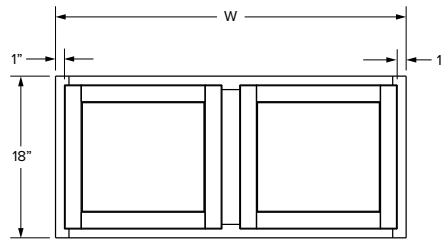

Wall Cabinets - Dimensions

24" Deep cabinets

Essentials Overlay

18" High