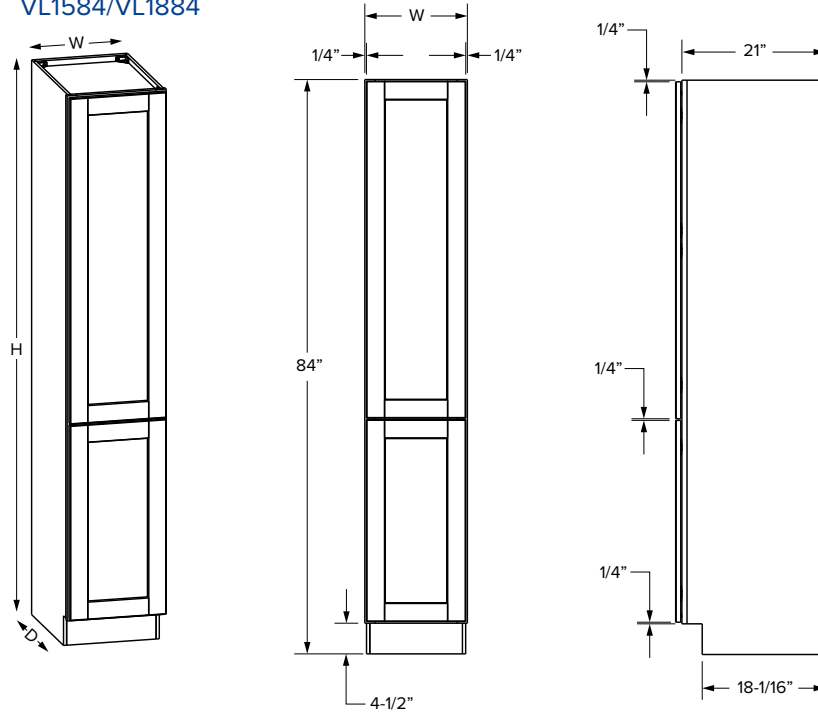

Linen cabinets

Premier Overlay

VL1584/VL1884