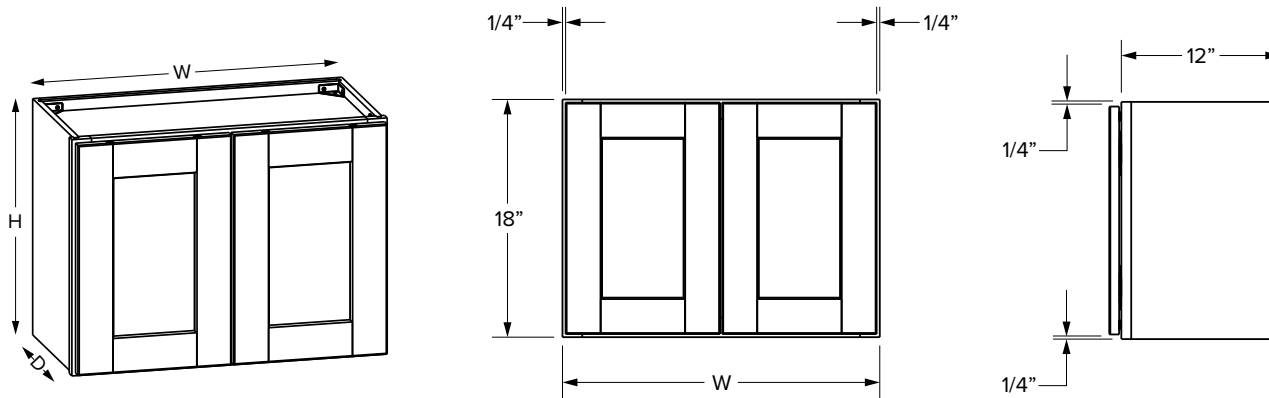

Premier Overlay

SKU	W	H	D	Shelves	# of Doors	ESSENTIALS				PREMIER			
						Opening		Door		Opening		Door	
						Width	Height	Width	Height	Width	Height	Width	Height
W2118[†]	21"	18"	12"	0	1	18"	15"	18-15/16"	16-1/32"	18"	15"	20-1/2"	17-17/32"
W2418	24"	18"	12"	0	2	21"	15"	10-7/8"	16-1/32"	21"	15"	11-11/16"	17-17/32"
W3018	30"	18"	12"	0	2	27"	15"	13-29/32"	16-1/32"	27"	15"	14-11/16"	17-17/32"
W3318	33"	18"	12"	0	2	30"	15"	15-13/32"	16-1/32"	30"	15"	16-3/16"	17-17/32"
W3618	36"	18"	12"	0	2	33"	15"	16-29/32"	16-1/32"	33"	15"	17-11/16"	17-17/32"
W3918*	39"	18"	12"	0	2	16-7/16"	15"	17-17/32"	16-1/32"	17"	15"	19-1/16"	17-17/32"

[†]W2118 is single door cabinet
*39" and 42" wide cabinets have a center stile