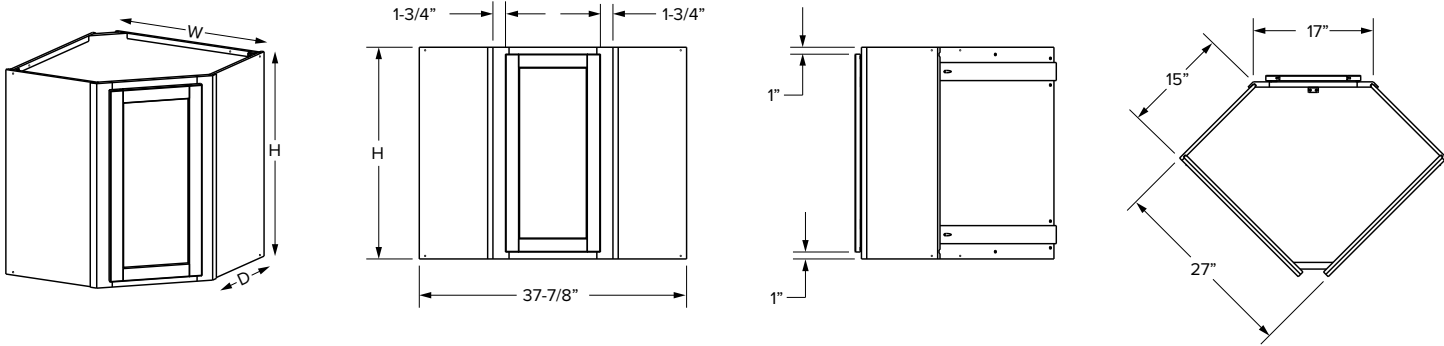

15" Deep diagonal corner cabinets

Essentials overlay

Premier overlay