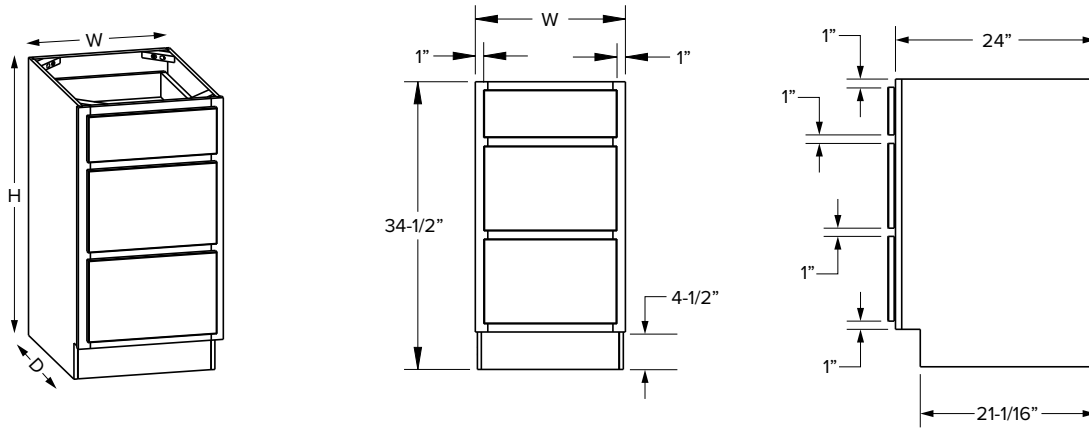

Three drawer cabinets

Essentials Overlay

Premier Overlay