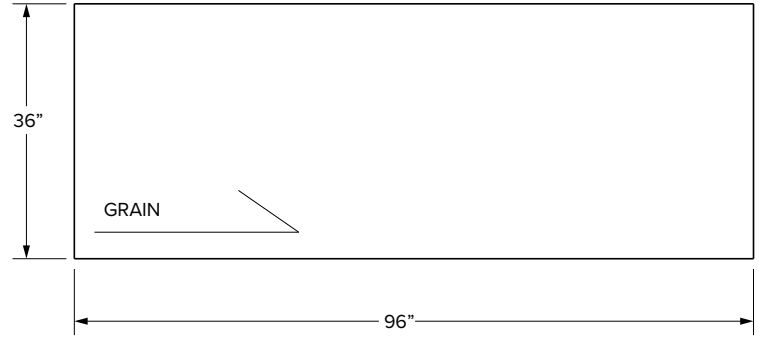

PH3696

Back panel - beaded

SKU	T	H	L	Grain
PBBH4896	1/4"	48"	96"	horizontal