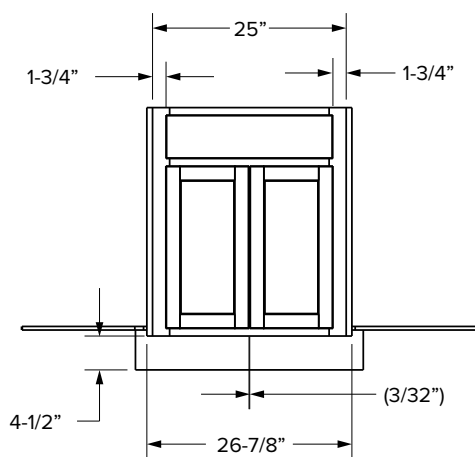

Premier Overlay

SKU	ESSENTIALS												
	W	H	D	# of Doors	# of Drawers	Door Opening		Drawer Opening		Door Size		Drawer Front Size	
						Width	Height	Width	Height	Width	Height	Width	Height
SFCD42	26-7/8"	34-1/2"	24"	2	1 false	20-13/16"	20-1/2"	20-13/16"	5"	10-15/16"	21-11/32"	21-7/8"	5-23/32"

SKU	PREMIER												
	W	H	D	# of Doors	# of Drawers	Door Opening		Drawer Opening		Door Size		Drawer Front Size	
						Width	Height	Width	Height	Width	Height	Width	Height
SFCD42	26-7/8"	34-1/2"	24"	2	1 false	20-13/16"	20-1/2"	20-13/16"	5"	11-11/16"	22-27/32"	23-15/32"	6-7/32"