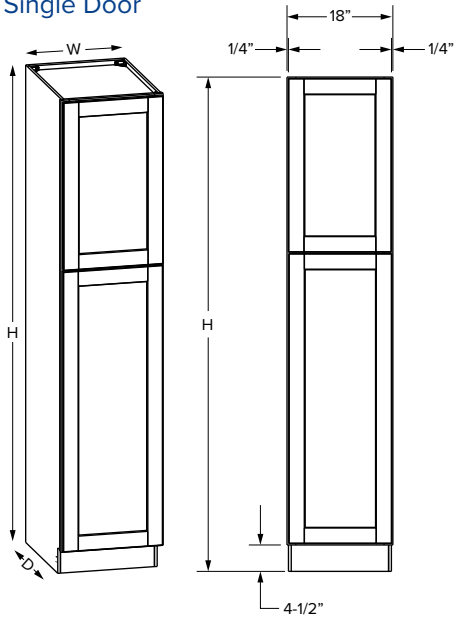

Premier Overlay

Single Door