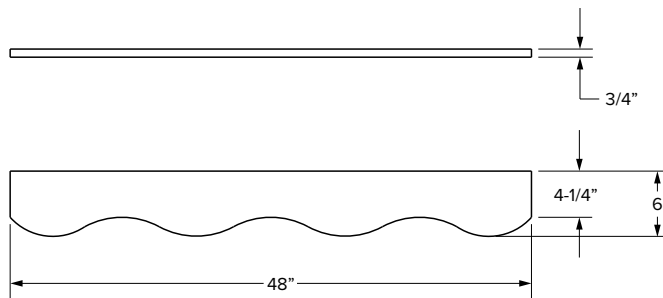

Valance scalloped

SKU	W	D	H
VSC48	48"	3/4"	6"