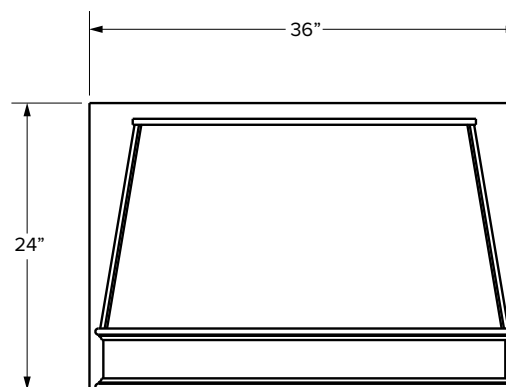

Range hoods

	W	H	D	Projection
RHAR36	36"	24"	15"	7-1/2"
RHCL36	36"	24"	15"	7-1/2"

NOTES:

Works with Premier & Essentials.

The box of these range hoods can be trimmed to size.

Angled hood section can be removed from box and applied separately.

Some assembly required.

RHCL36