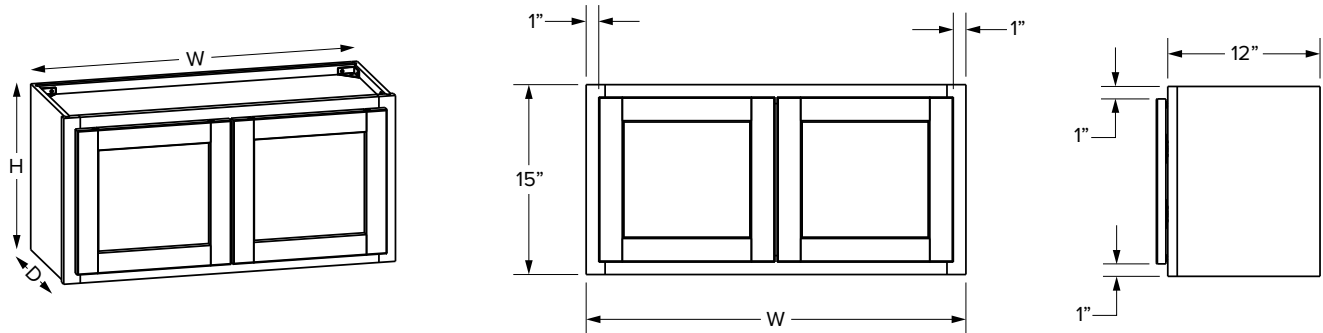

15" Height cabinets

Essentials Overlay