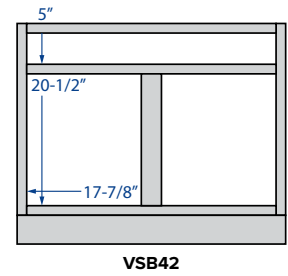

Vanity Cabinets - Openings

Essentials

Premier

Essentials

Premier