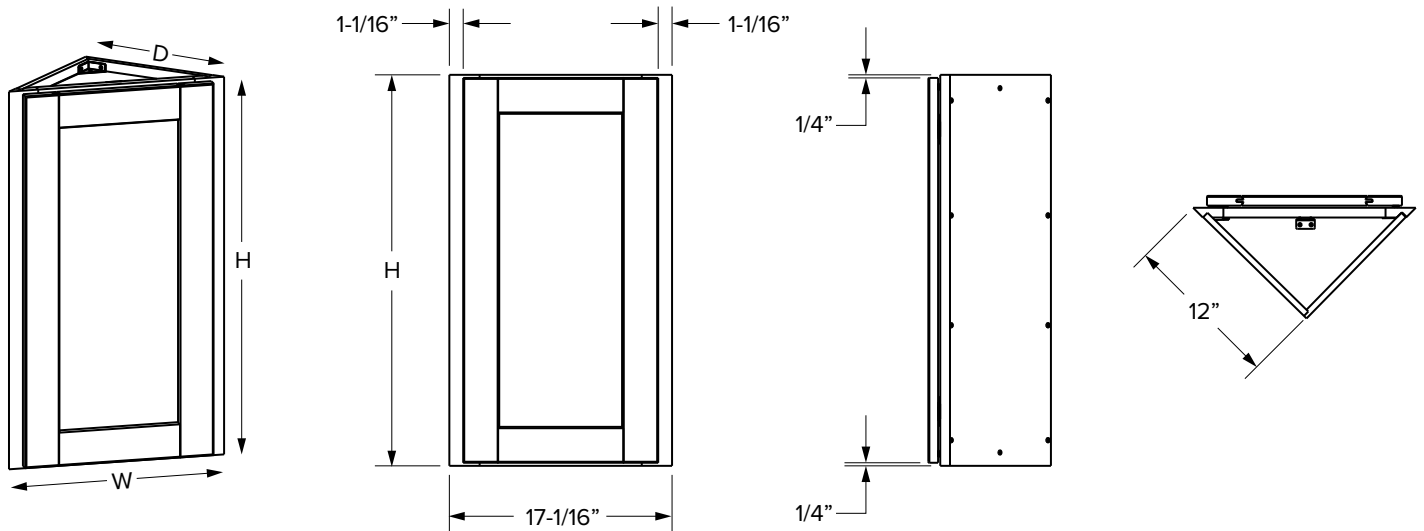

Premier Overlay

SKU	ESSENTIALS										PREMIER			
	W	H	D	Shelves	# of Doors	Opening		Door		Opening		Door		
						Width	Height	Width	Height	Width	Height	Width	Height	
WEC1230	17-1/16"	30"	12"	2	1	12-5/16"	27"	13-7/16"	28-1/32"	12-5/16"	27"	14-31/32"	29-17/32"	
WEC1236	17-1/16"	36"	12"	2	1	12-5/16"	33"	13-7/16"	34-1/32"	12-5/16"	33"	14-31/32"	35-17/32"	
WEC1242	17-1/16"	42"	12"	3	1	12-5/16"	39"	13-7/16"	40-1/32"	12-5/16"	39"	14-31/32"	41-17/32"