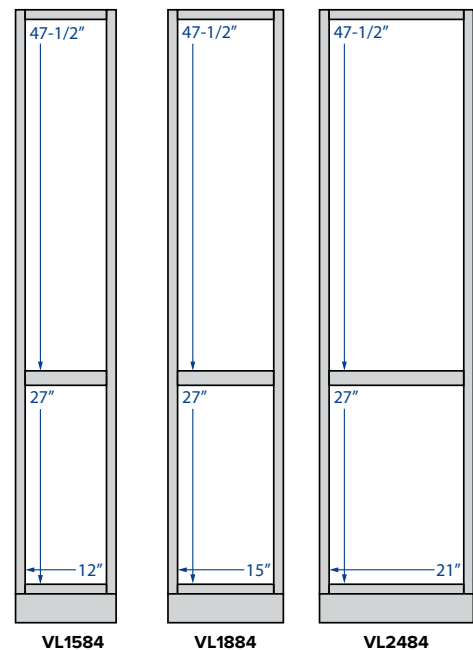

Essentials

Premier

Essentials

Premier