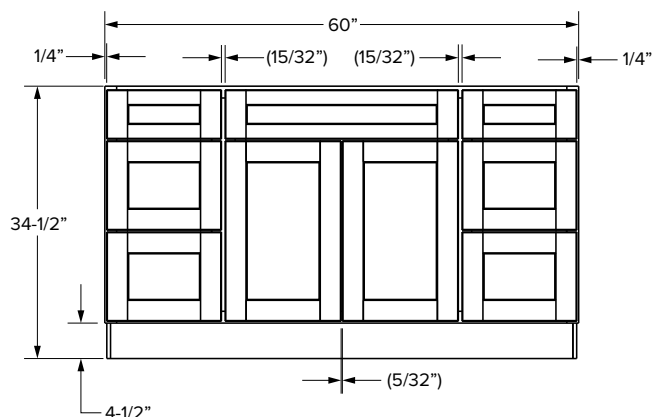

VCDB60-6

SKU	PREMIER																	
	W	H	D	Door Opening		Drawer Opening				False Front Opening		Door Size		Drawer Front Size			False Front Size	
				Width	Height	Width	2 Height	3 Height	4 Height	Width	1 Height	Width	Height	Width	2 Height	3&4 Height	Width	1 Height
VCDB60-3	60"	34-1/2"	21"	21"	20-1/2"	8-3/4"	5"	9"	9-1/2"	21"	5"	11-11/16"	22-27/32"	11-17/32"	6-7/32"	11-5/16"	23-17/32"	6-7/32"
VCDB60-6	60"	34-1/2"	21"	27"	20-1/2"	11-7/8"	5"	9"	9-1/2"	27"	5"	14-11/16"	22-27/32"	14-17/32"	6-7/32"	11-5/16"	29-17/32"	6-7/32"