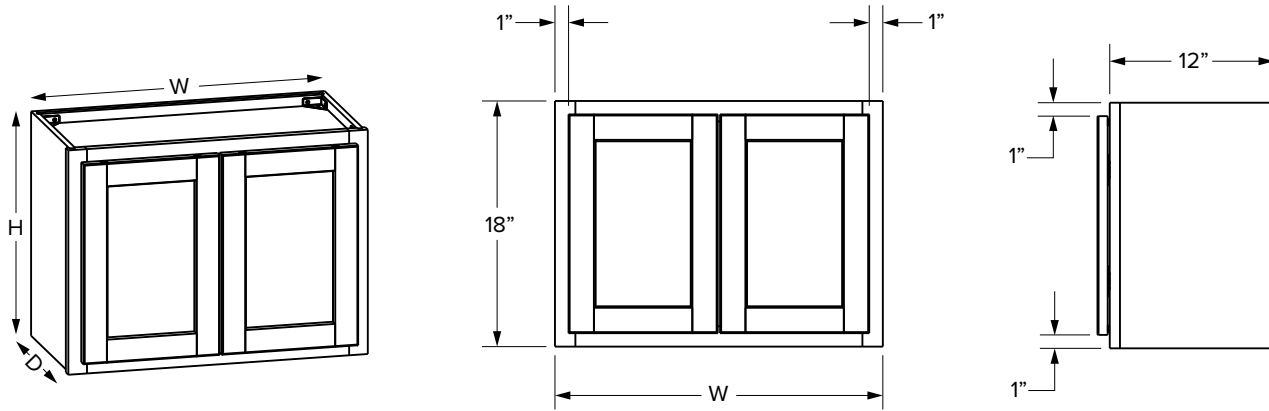

Wall Cabinets - Dimensions

18" Height cabinets

Essentials Overlay