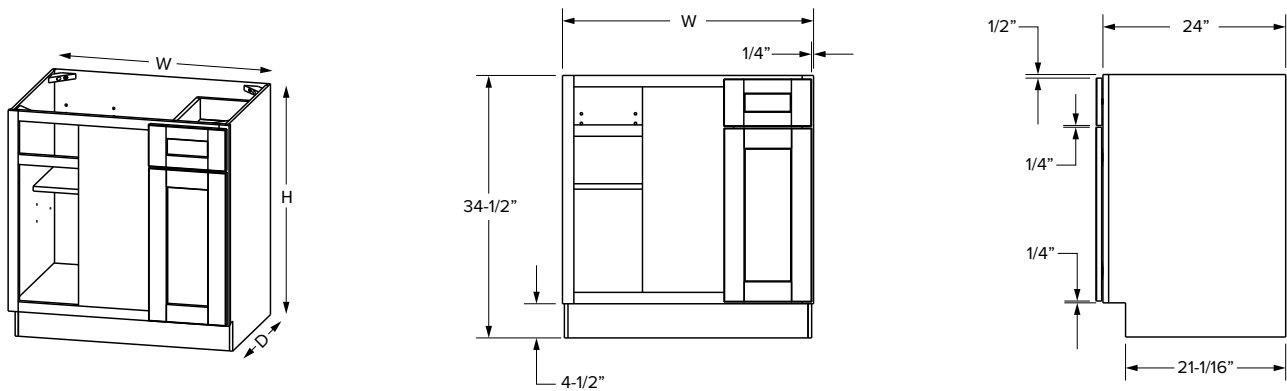

Premier Overlay

SKU	Dimensions			ESSENTIALS										
				Door Opening		Drawer Opening		Door Size		Drawer Front Size				
				W	H	D	Width	Height	Width	Height	Width	Height	Width	Height
BBC39-42U	33"	34-1/2"	24"	8-15/16"	20-1/2"	8-15/16"	5"	10-1/32"	21-11/32"	10-1/32"	5-23/32"			
BBC42-45U	39"	34-1/2"	24"	11-15/16"	20-1/2"	11-15/16"	5"	13-1/32"	21-11/32"	13-1/32"	5-23/32"			
BBC45-48U	42"	34-1/2"	24"	14-15/16"	20-1/2"	14-15/16"	5"	16-1/32"	21-11/32"	16-1/32"	5-23/32"			

SKU	Dimensions			PREMIER										
				Door Opening		Drawer Opening		Door Size		Drawer Front Size				
				W	H	D	Width	Height	Width	Height	Width	Height	Width	Height
BBC39-42U	33"	34-1/2"	24"	9"	20-1/2"	9"	5"	11-17/32"	22-27/32"	11-17/32"	6-7/32"			
BBC42-45U	39"	34-1/2"	24"	12"	20-1/2"	12"	5"	14-17/32"	22-27/32"	14-17/32"	6-7/32"			
BBC45-48U	42"	34-1/2"	24"	15"	20-1/2"	15"	5"	17-17/32"	22-27/32"	17-17/32"	6-7/32"