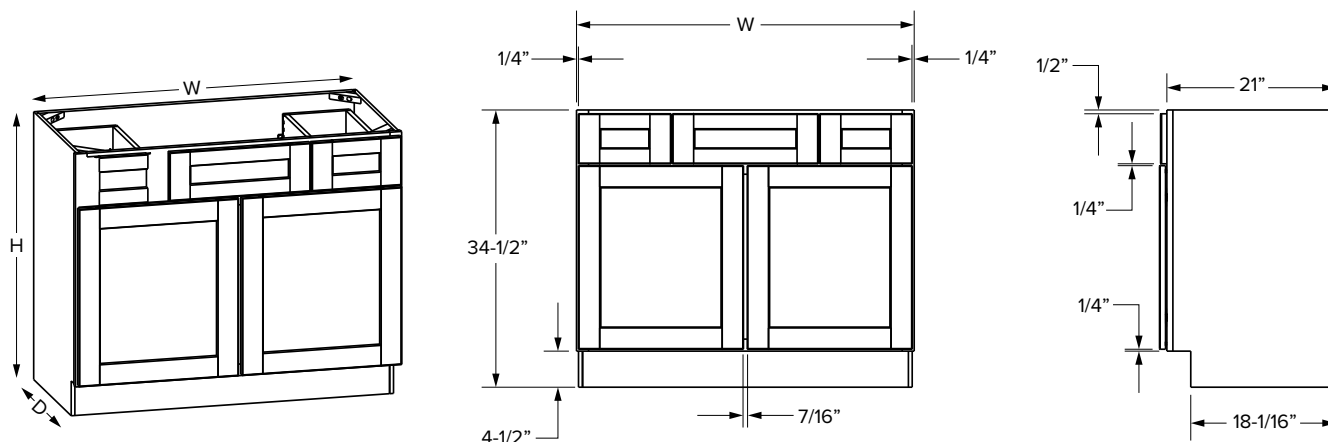

Premier Overlay

SKU	ESSENTIALS														
	W	H	D	Door Opening		1 False Front Opening		2 Drawer Opening		Door Size		1 False Front Size		2 Drawer Front Size	
				Width	Height	Width	Height	Width	Height	Width	Height	Width	Height	Width	Height
VBTD36	36"	34-1/2"	21"	32-13/16"	20-1/2"	16-1/8"	5"	7-3/16"	5"	16-29/32"	21-11/32"	15-11/32"	5-23/32"	8-11/32"	5-23/32"
VBTD42*	42"	34-1/2"	21"	17-15/16"	20-1/2"	18-3/4"	5"	8-7/8"	5"	19-1/32"	21-11/32"	17-15/16"	5-23/32"	10-1/32"	5-23/32"
VBTD48*	48"	34-1/2"	21"	20-15/16"	20-1/2"	18-3/4"	5"	11-7/8"	5"	22"	21-11/32"	17-15/16"	5-23/32"	13-1/32"	5-23/32"

*42" and 48" wide cabinets have a center stile

SKU	PREMIER														
	W	H	D	Door Opening		1 False Front Opening		2 Drawer Opening		Door Size		1 False Front Size		2 Drawer Front Size	
				Width	Height	Width	Height	Width	Height	Width	Height	Width	Height	Width	Height
VBTD36	36"	34-1/2"	21"	33"	20-1/2"	13"	5"	7-3/16"	5"	17-11/16"	22-27/32"	15-1/2"	6-7/32"	9-27/32"	6-7/32"
VBTD42*	42"	34-1/2"	21"	17-15/16"	20-1/2"	15-5/8"	5"	8-7/8"	5"	20-17/32"	22-27/32"	18-5/32"	6-7/32"	11-17/32"	6-7/32"
VBTD48*	48"	34-1/2"	21"	20-15/16"	20-1/2"	15-3/4"	5"	11-7/8"	5"	23-17/32"	22-27/32"	18-5/32"	6-7/32"	14-17/32"	6-7/32"

*42" and 48" wide cabinets have a center stile