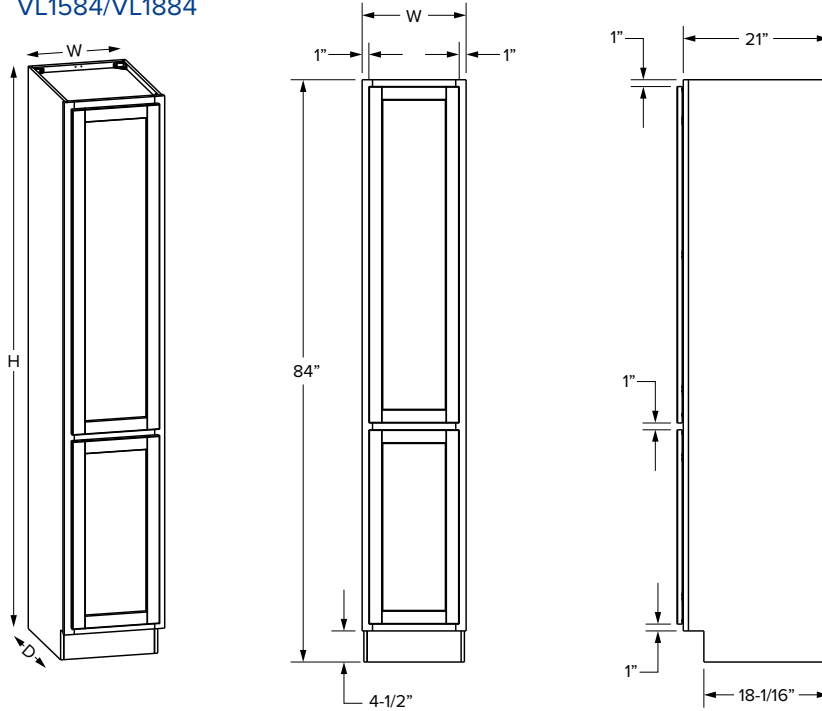

Vanity Cabinets - Dimensions

Linen cabinets

Essentials Overlay

VL1584/VL1884