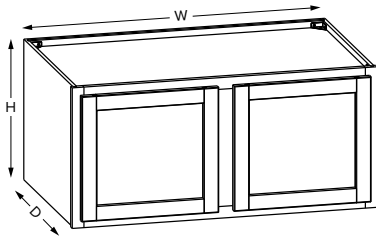

Wall Cabinets - Dimensions

24" Deep cabinets

Essentials Overlay

18" High