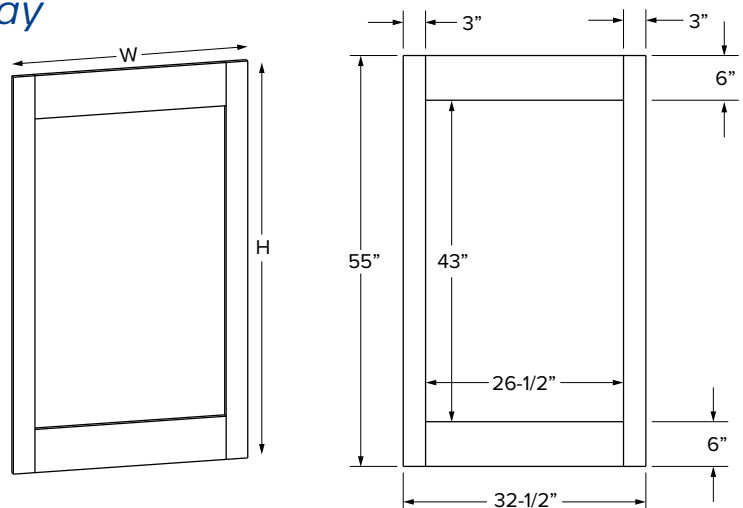

Double oven cabinets

Premier Overlay

SKU	W	H	D	Shelves	# of Doors	# of Drawers	PREMIER							
							Door Opening		Drawer Opening		Door Size		Drawer Front Size	
							Width	Height	Width	Height	Width	Height	Width	Height
OVD3384	33"	84"	24"	0	2	1	30"	9"	30"	9"	16-3/16"	11-17/32"	32-1/2"	11-5/16"
OVD3390	33"	90"	24"	0	2	1	30"	15"	30"	9"	16-3/16"	17-17/32"	32-1/2"	11-5/16"
OVD3396	33"	96"	24"	1	2	1	30"	21"	30"	9"	16-3/16"	23-17/32"	32-1/2"	11-5/16"

Double oven panel overlay

SKU	W	T	H
OVD33P	32-1/2"	3/4"	55"

NOTE: Can be trimmed to size
Works with Premier & Essentials