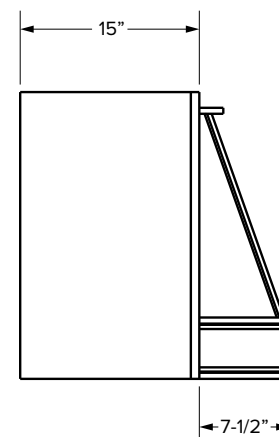

Range hoods

	W	H	D	Projection
RHAR36	36"	24"	15"	7-1/2"
RHCL36	36"	24"	15"	7-1/2"

NOTES:

Works with Premier & Essentials.

The box of these range hoods can be trimmed to size.

Angled hood section can be removed from box and applied separately.

Some assembly required.

RHCL36