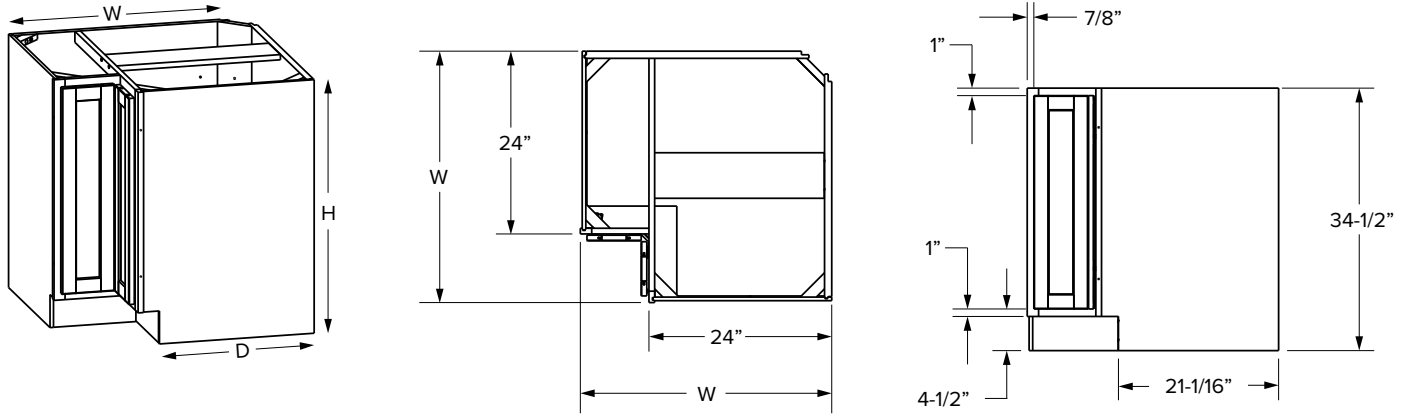

Corner cabinets

Essentials Overlay