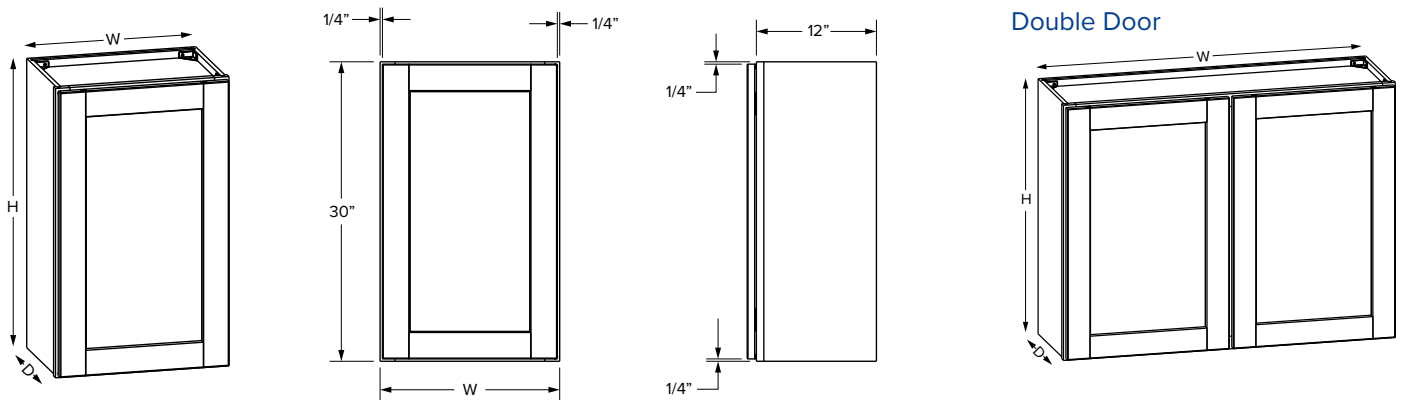

Premier overlay

SKU							ESSENTIALS				PREMIER			
	W	H	D	Shelves	# of Doors	Opening		Door		Opening		Door		
						Width	Height	Width	Height	Width	Height	Width	Height	
W0930	9"	30"	12"	2	1	6"	27"	7-1/32"	28-1/32"	6"	27"	8-17/32"	29-17/32"	
W1230	12"	30"	12"	2	1	9"	27"	10-1/32"	28-1/32"	9"	27"	11-17/32"	29-17/32"	
W1530	15"	30"	12"	2	1	12"	27"	13-1/32"	28-1/32"	12"	27"	14-17/32"	29-17/32"	
W1830	18"	30"	12"	2	1	15"	27"	16-1/32"	28-1/32"	15"	27"	17-17/32"	29-17/32"	
W2130	21"	30"	12"	2	1	18"	27"	19-1/32"	28-1/32"	18"	27"	20-17/32"	29-17/32"	
W2430	24"	30"	12"	2	2	21"	27"	10-15/16"	28-1/32"	21"	27"	11-11/16"	29-17/32"	
W2730	27"	30"	12"	2	2	24"	27"	12-7/16"	28-1/32"	24"	27"	13-3/16"	29-17/32"	
W3030	30"	30"	12"	2	2	27"	27"	13-29/32"	28-1/32"	27"	27"	14-11/16"	29-17/32"	
W3330	33"	30"	12"	2	2	30"	27"	15-13/32"	28-1/32"	30"	27"	16-3/16"	29-17/32"	
W3630	36"	30"	12"	2	2	33"	27"	16-29/32"	28-1/32"	33"	27"	17-11/16"	29-17/32"	
W3930*	39"	30"	12"	2	2	16-7/16"	27"	17-17/32"	28-1/32"	17"	27"	19-1/32"	29-17/32"	
W4230*	42"	30"	12"	2	2	17-15/16"	27"	19-1/32"	28-1/32"	18-1/2"	27"	20-17/32"	29-17/32"	

*39" and 42" wide cabinets have a center stile