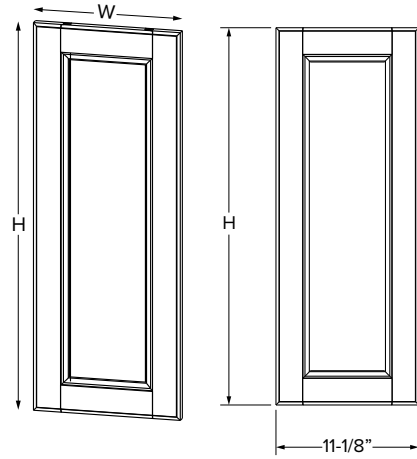

Decorative end panels

SKU	ESSENTIALS			PREMIER		
	W	H	T	W	H	T
WDEP1230	11-1/8"	27-31/32"	3/4"	11-1/8"	29-1/2"	3/4"
WDEP1236	11-1/8"	33-31/32"	3/4"	11-1/8"	35-1/2"	3/4"
WDEP1242	11-1/8"	39-31/32"	3/4"	11-1/8"	41-1/2"	3/4"
BDEP24	23-1/8"	28-1/32"	3/4"	23-1/8"	29-5/16"	3/4"

Maui - WDEP