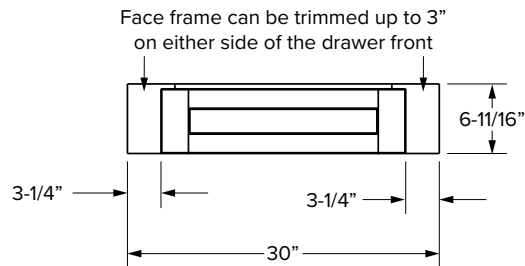

Premier Overlay