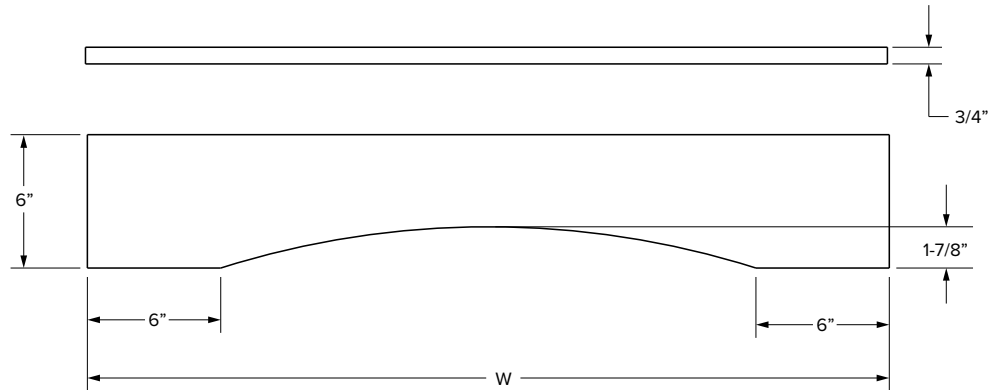

Valance arched

SKU	W	D	H
VAR36	36"	3/4"	6"
VAR48	48"	3/4"	6"