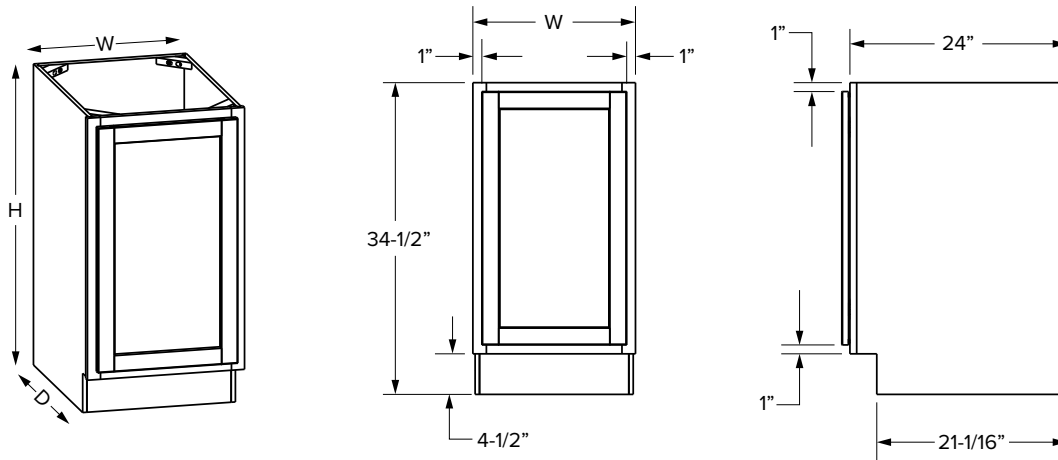

Full height cabinets

Essentials Overlay