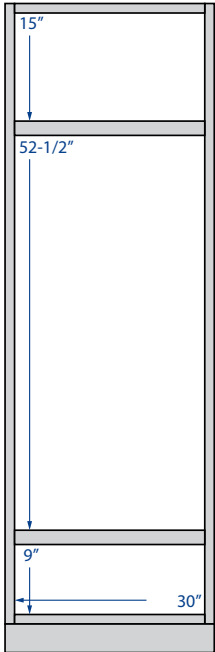

OVD3390

Essentials

Premier