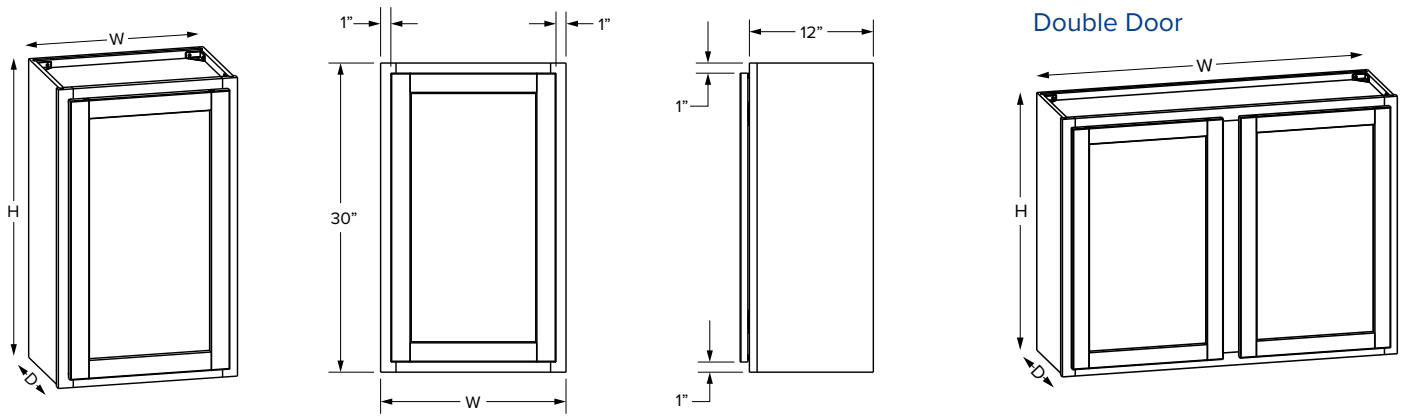

30" Height cabinets

Essentials overlay