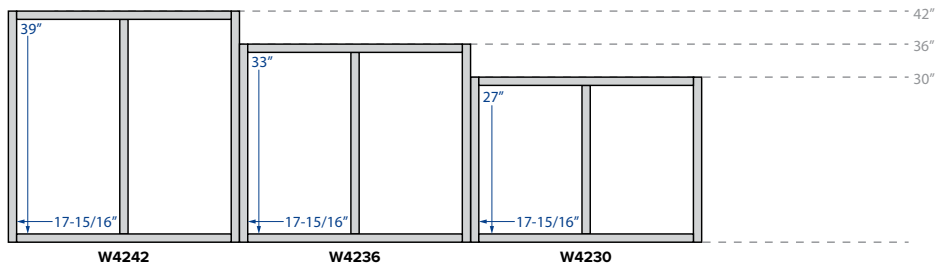

Essentials