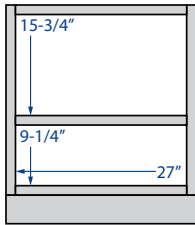

Essentials

Premier

MWB30