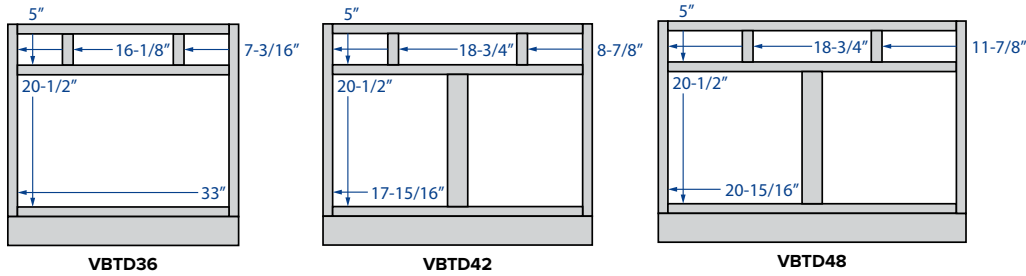

Essentials