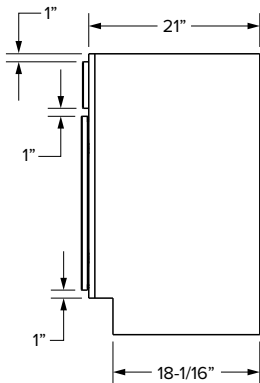

VCDB60-6

SKU	ESSENTIALS																	
	W	H	D	Door Opening		Drawer Opening				False Front Opening		Door Size		Drawer Front Size			False Front Size	
				Width	Height	Width	2 Height	3 Height	4 Height	Width	1 Height	Width	Height	Width	2 Height	3&4 Height	Width	1 Height
VCDB60-3	60"	34-1/2"	21"	20-1/2"	20-1/2"	9-3/4"	5"	9-1/4"	9-1/4"	20-1/2"	5"	10-11/16"	21-11/32"	10-15/16"	5-23/32"	10-5/32"	21-9/16"	5-23/32"
VCDB60-6	60"	34-1/2"	21"	25-7/8"	20-1/2"	12-7/16"	5"	9-1/4"	9-1/4"	25-7/8"	5"	13-3/8"	21-11/32"	13-7/16"	5-23/32"	10-5/32"	27-1/4"	5-23/32"