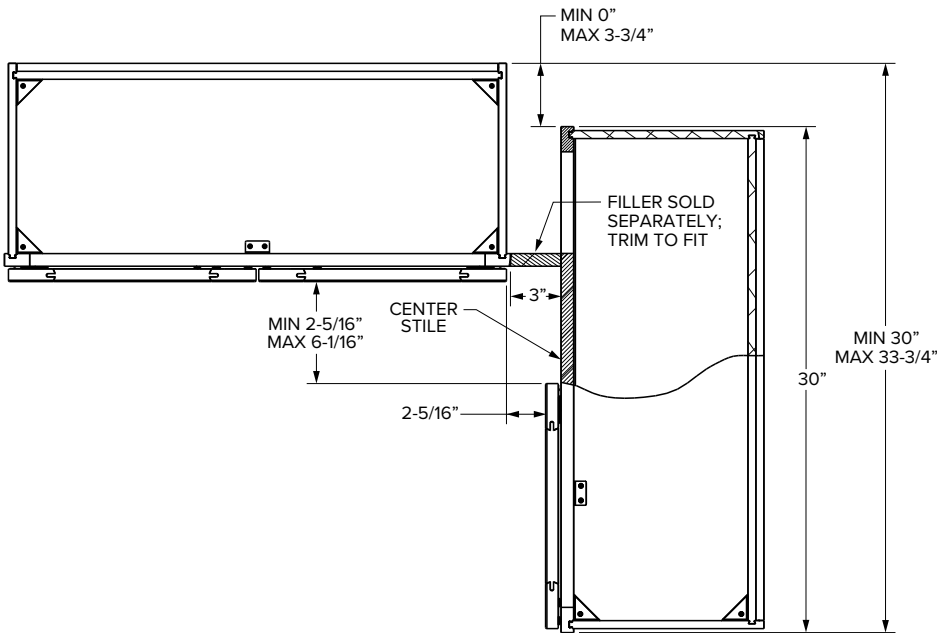

Premier Top View