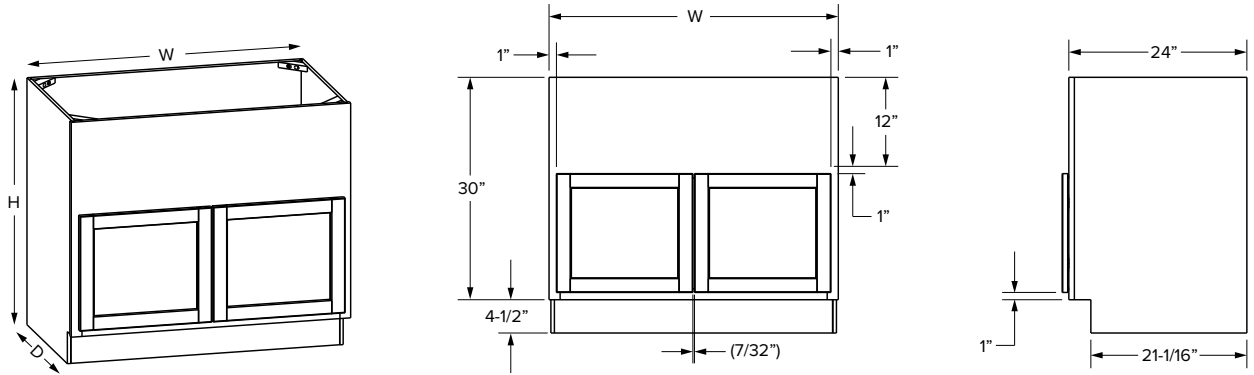

Farm sink base cabinets

Essentials Overlay