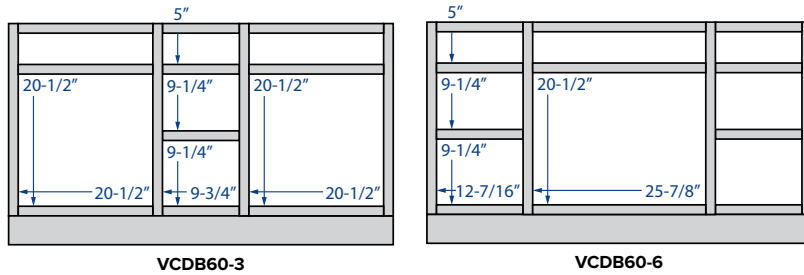

Essentials