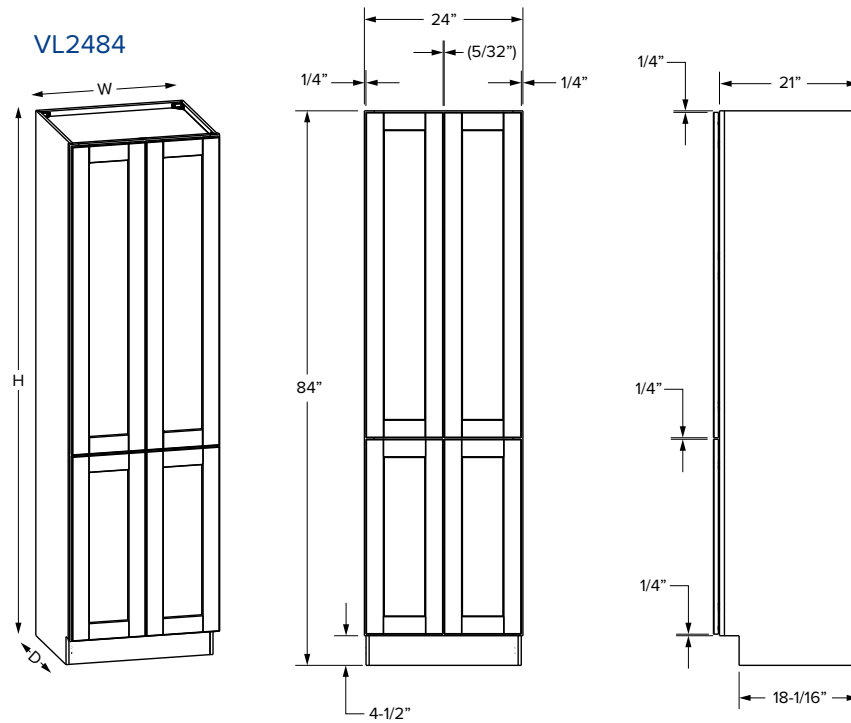

VL2484

SKU	W	H	D	Shelves	# of Doors	PREMIER					
						Door Opening			Door Size		
						Width	1 Height	2 Height	Width	1 Height	2 Height
VL1584	15"	84"	21"	6	2	12"	27"	47-1/2"	14-17/32"	49-9/32"	29-17/32"
VL1884	18"	84"	21"	6	2	15"	27"	47-1/2"	17-17/32"	49-9/32"	29-17/32"
VL2484	24"	84"	21"	6	4	21"	27"	47-1/2"	11-11/16"	49-9/32"	29-17/32"