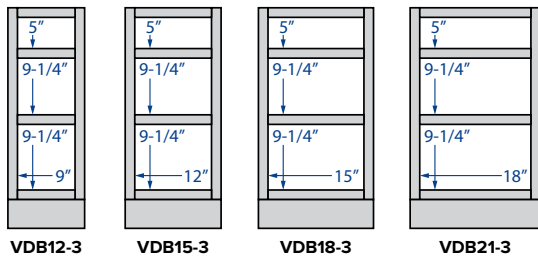

Essentials