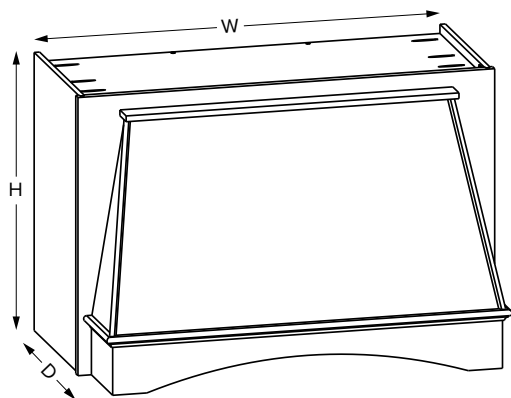

Range hoods

	W	H	D	Projection
RHAR36	36"	24"	15"	7-1/2"
RHCL36	36"	24"	15"	7-1/2"

NOTES:

Works with Premier & Essentials.

The box of these range hoods can be trimmed to size.

Angled hood section can be removed from box and applied separately.

Some assembly required.

RHAR36