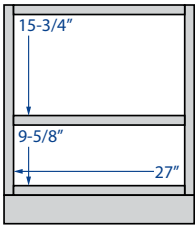

Essentials

Premier

MWB30