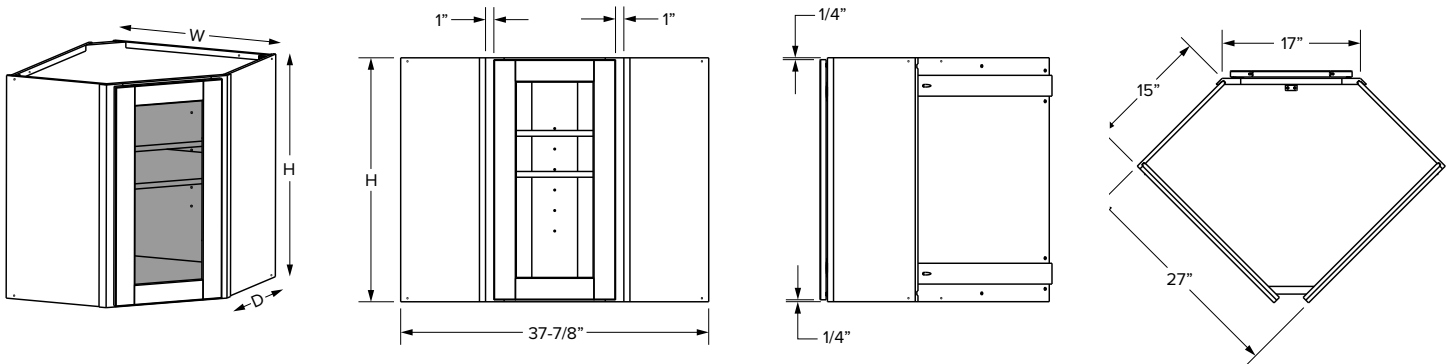

SKU	W	H	D	Shelves	# of Doors	PREMIER			
						Opening		Door	
						Width	Height	Width	Height
WDC2430MI	24"	30"	12"	2	1	12-5/16"	27"	14-31/32"	29-17/32"
WDC2436MI	24"	36"	12"	2	1	12-5/16"	33"	14-31/32"	35-17/32"
WDC2442MI	24"	42"	12"	3	1	12-5/16"	39"	14-31/32"	41-17/32"
WDC273615MI	27"	36"	15"	2	1	12-5/16"	33"	14-31/32"	35-17/32"
WDC274215MI	27"	42"	15"	3	1	12-5/16"	33"	14-31/32"	41-17/32"