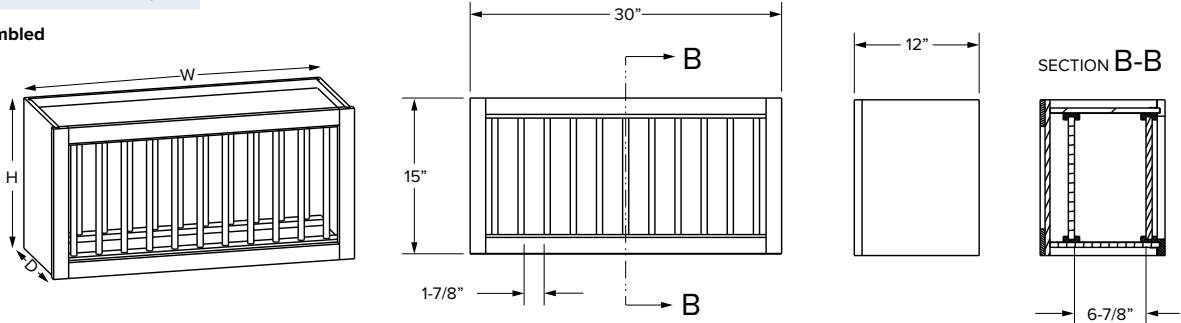

Plate rack

SKU	W	D	H
PR3015	30"	12"	15"

NOTE: Ships preassembled