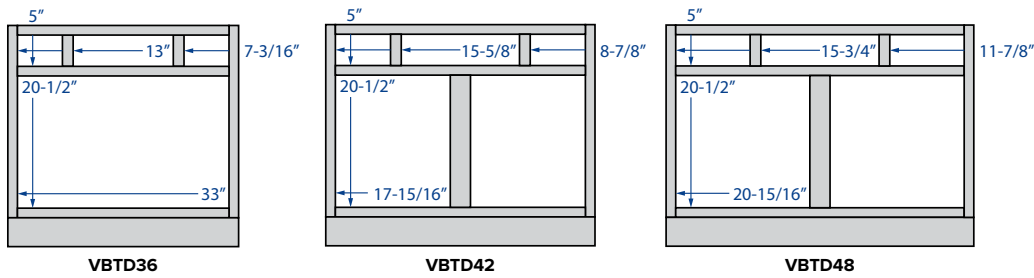

Essentials

Premier

Essentials

Premier