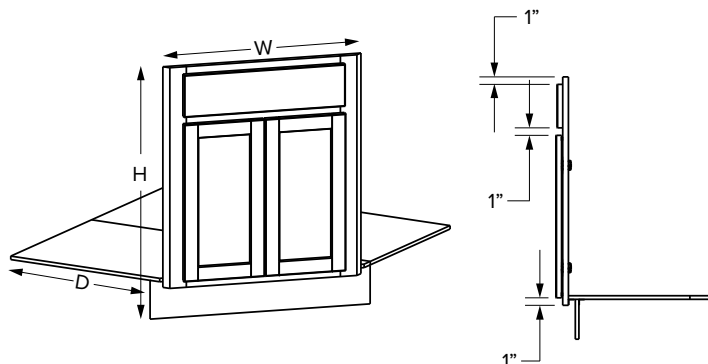

Base Cabinets - Dimensions

Sink front corner diagonal

Essentials Overlay