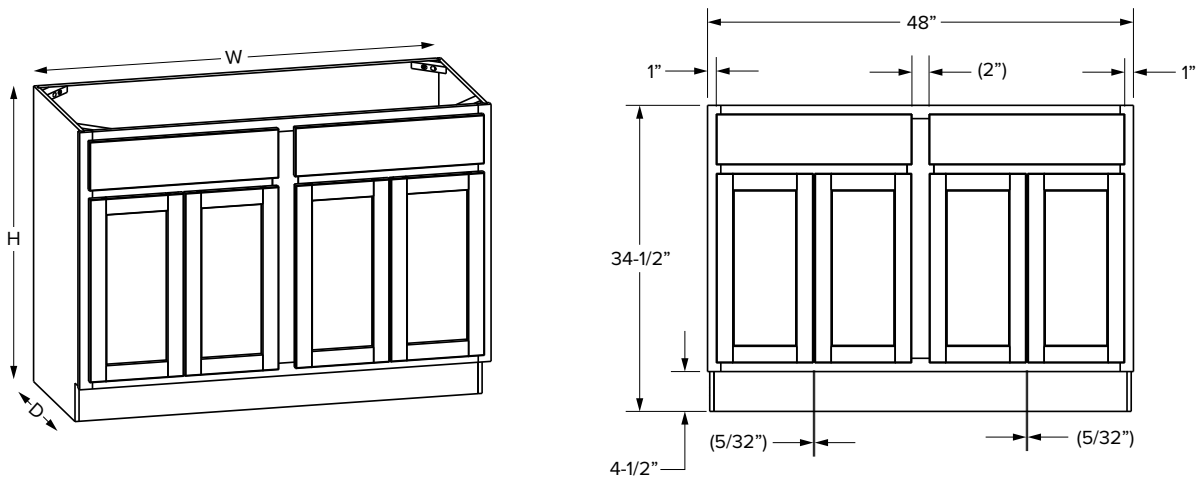

SKU	ESSENTIALS													
	W	H	D	# of Doors	# of Drawers	Door Opening		False Front Opening		Door Size		Drawer Front Size		
						Width	Height	Width	Height	Width	Height	Width	Height	
VSB24	24"	34-1/2"	21"	2	1	21"	20-1/2"	21"	5"	10-15/16"	21-11/32"	22-1/16"	5-23/32"	
VSB27	27"	34-1/2"	21"	2	1	24"	20-1/2"	24"	5"	12-13/32"	21-11/32"	25-1/32"	5-23/32"	
VSB30	30"	34-1/2"	21"	2	1	27"	20-1/2"	27"	5"	13-29/32"	21-11/32"	28-1/32"	5-23/32"	
VSB33	33"	34-1/2"	21"	2	1	30"	20-1/2"	30"	5"	15-13/32"	21-11/32"	31-1/32"	5-23/32"	
VSB36	36"	34-1/2"	21"	2	1	33"	20-1/2"	33"	5"	16-29/32"	21-11/32"	34-1/32"	5-23/32"	
VSB42	42"	34-1/2"	21"	2	1	17-7/8"	20-1/2"	39"	5"	18-15/16"	21-11/32"	38-7/8"	5-23/32"	
VSB48	48"	34-1/2"	21"	4	2	21-3/16"	20-1/2"	21-3/16"	5"	10-15/16"	21-11/32"	22-1/16"	5-23/32"