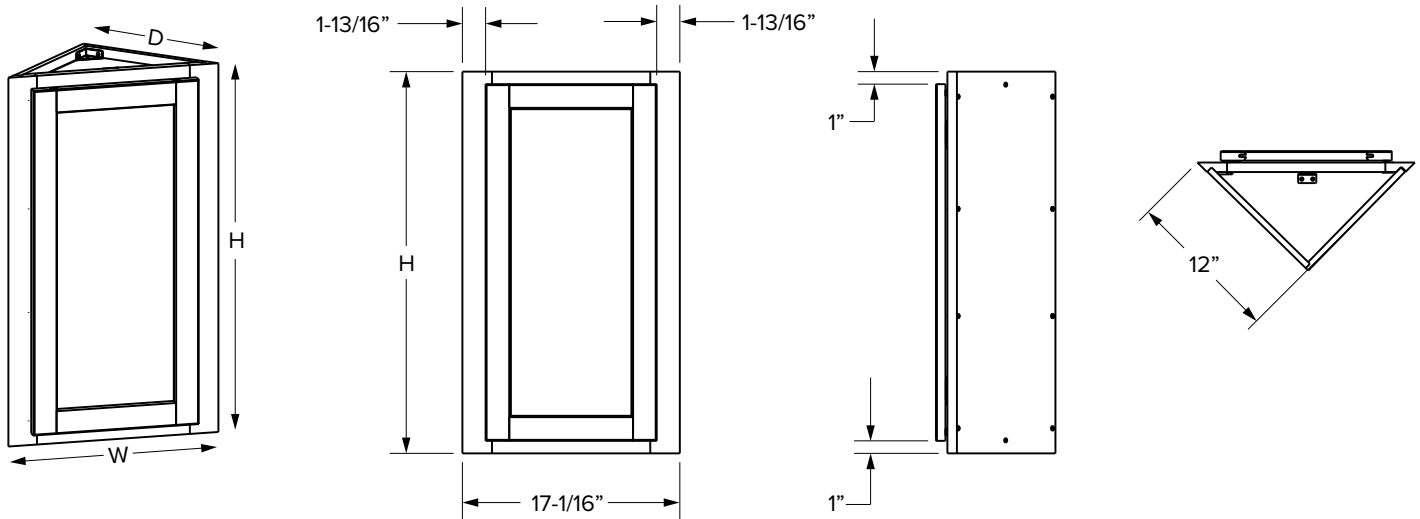

End cabinets

Essentials Overlay