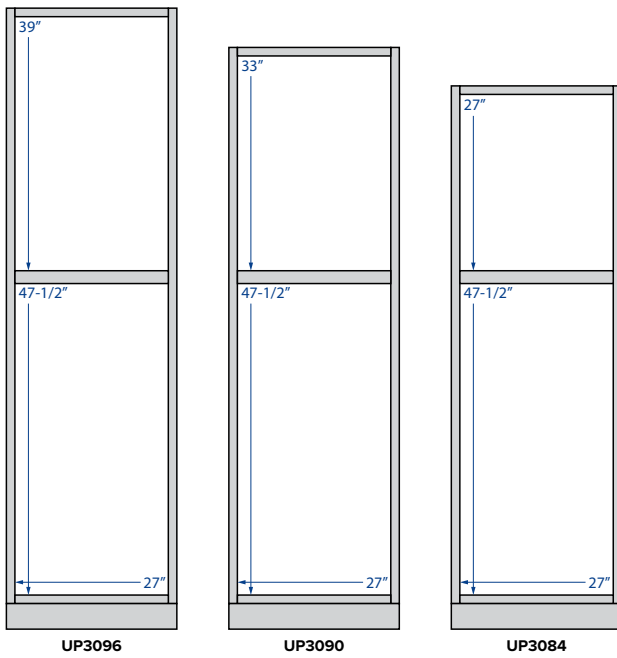

Pantry Cabinets - Openings