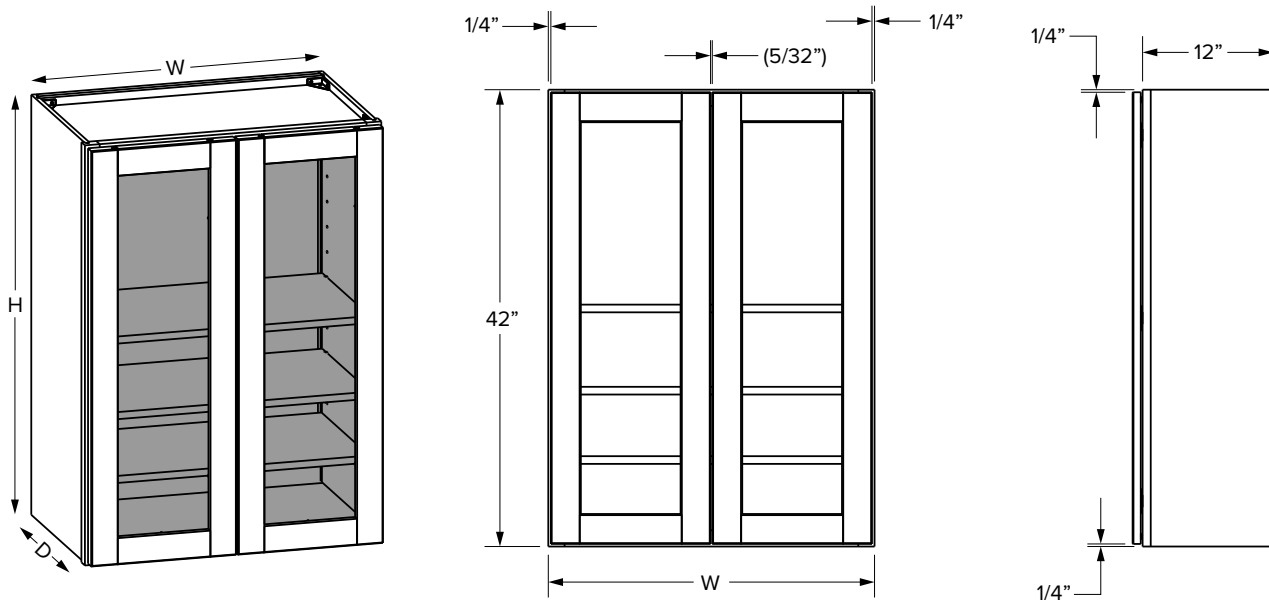

SKU	W	H	D	Shelves	# of Doors	PREMIER			
							Opening		Door	
							Width	Height	Width	Height
SINGLE DOOR	W1542MI	15"	42"	12"	3	1	12"	39"	14-17/32"	41-17/32"
	W1842MI	18"	42"	12"	3	1	15"	39"	17-17/32"	41-17/32"
DOUBLE DOOR	W3042MI	30"	42"	12"	3	2	27"	39"	14-11/16"	41-17/32"
	W3642MI	36"	42"	12"	3	2	33"	39"	17-11/16"	41-17/32"