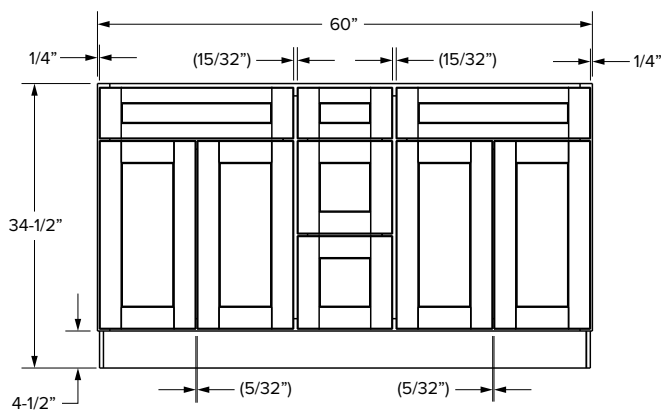

VCDB60-6

SKU	PREMIER																	
	W	H	D	Door Opening		Drawer Opening				False Front Opening		Door Size		Drawer Front Size			False Front Size	
				Width	Height	Width	2 Height	3 Height	4 Height	Width	1 Height	Width	Height	Width	2 Height	3&4 Height	Width	1 Height
VCDB60-3	60"	34-1/2"	21"	21"	20-1/2"	8-3/4"	5"	9"	9-1/2"	21"	5"	11-11/16"	22-27/32"	11-17/32"	6-7/32"	11-5/16"	23-17/32"	6-7/32"
VCDB60-6	60"	34-1/2"	21"	27"	20-1/2"	11-7/8"	5"	9"	9-1/2"	27"	5"	14-11/16"	22-27/32"	14-17/32"	6-7/32"	11-5/16"	29-17/32"	6-7/32"