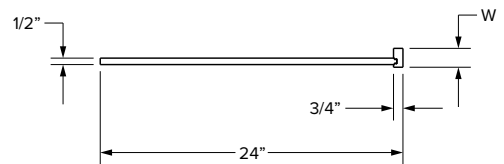

## Dishwasher end panel

SKU	W	D	H	Grain
DWEP1.5	1-1/2"	24"	34-1/2"	vertical
DWEP3	3"	24"	34-1/2"	vertical
DWEP6	6"	24"	34-1/2"	vertical