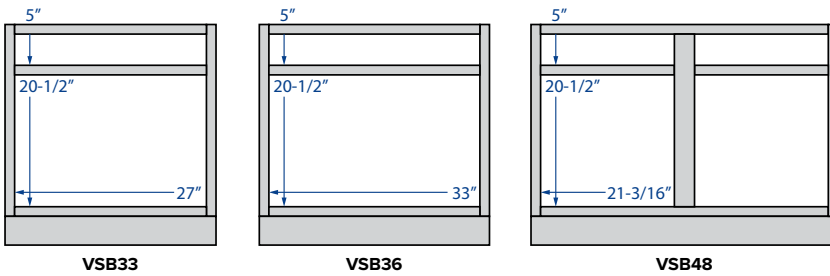

Vanity Cabinets - Openings

Essentials

Premier

Essentials

Premier