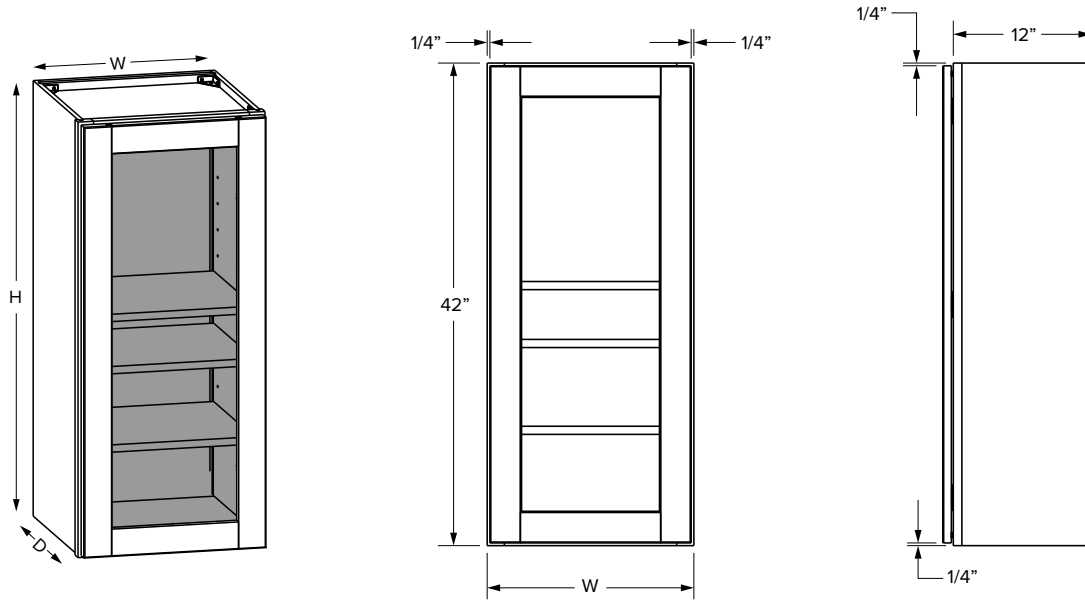

Wall Cabinets - Dimensions

42" Height glass door cabinets

Premier Overlay - Single Door

Premier Overlay - Double Door