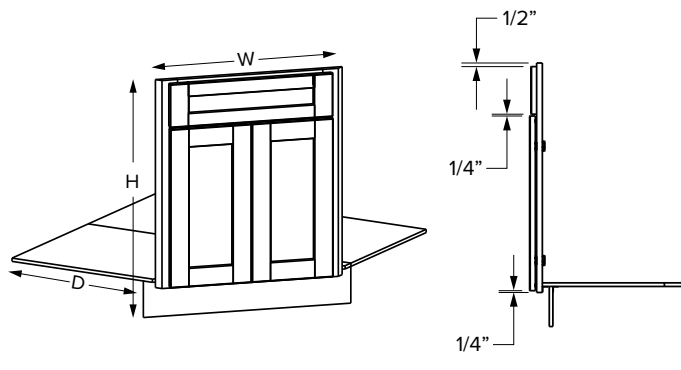

Premier Overlay

SKU	ESSENTIALS												
	W	H	D	# of Doors	# of Drawers	Door Opening		Drawer Opening		Door Size		Drawer Front Size	
						Width	Height	Width	Height	Width	Height	Width	Height
SFCD42	26-7/8"	34-1/2"	24"	2	1 false	20-13/16"	20-1/2"	20-13/16"	5"	10-15/16"	21-11/32"	21-7/8"	5-23/32"

SKU	PREMIER												
	W	H	D	# of Doors	# of Drawers	Door Opening		Drawer Opening		Door Size		Drawer Front Size	
						Width	Height	Width	Height	Width	Height	Width	Height
SFCD42	26-7/8"	34-1/2"	24"	2	1 false	20-13/16"	20-1/2"	20-13/16"	5"	11-11/16"	22-27/32"	23-15/32"	6-7/32"