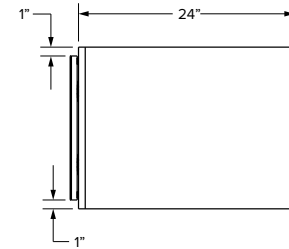

Wall Cabinets - Dimensions

24" Deep cabinets

Essentials Overlay

18" High