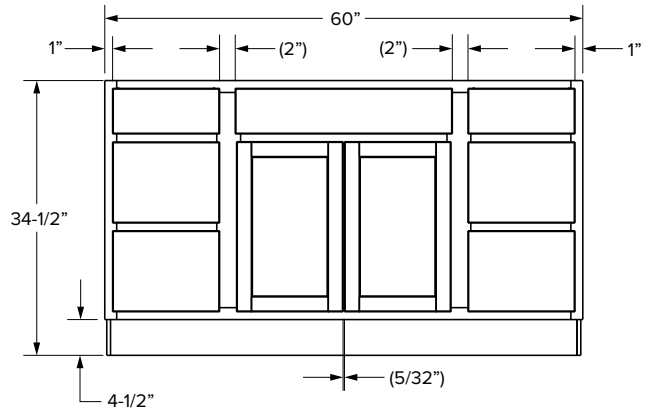

VCDB60-6

SKU	ESSENTIALS																	
	W	H	D	Door Opening		Drawer Opening				False Front Opening		Door Size		Drawer Front Size			False Front Size	
				Width	Height	Width	2 Height	3 Height	4 Height	Width	1 Height	Width	Height	Width	2 Height	3&4 Height	Width	1 Height
VCDB60-3	60"	34-1/2"	21"	20-1/2"	20-1/2"	9-3/4"	5"	9-1/4"	9-1/4"	20-1/2"	5"	10-11/16"	21-11/32"	10-15/16"	5-23/32"	10-5/32"	21-9/16"	5-23/32"
VCDB60-6	60"	34-1/2"	21"	25-7/8"	20-1/2"	12-7/16"	5"	9-1/4"	9-1/4"	25-7/8"	5"	13-3/8"	21-11/32"	13-7/16"	5-23/32"	10-5/32"	27-1/4"	5-23/32"