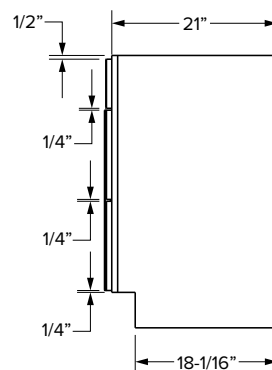

VCDB60-6

SKU	PREMIER																	
	W	H	D	Door Opening		Drawer Opening				False Front Opening		Door Size		Drawer Front Size			False Front Size	
				Width	Height	Width	2 Height	3 Height	4 Height	Width	1 Height	Width	Height	Width	2 Height	3&4 Height	Width	1 Height
VCDB60-3	60"	34-1/2"	21"	21"	20-1/2"	8-3/4"	5"	9"	9-1/2"	21"	5"	11-11/16"	22-27/32"	11-17/32"	6-7/32"	11-5/16"	23-17/32"	6-7/32"
VCDB60-6	60"	34-1/2"	21"	27"	20-1/2"	11-7/8"	5"	9"	9-1/2"	27"	5"	14-11/16"	22-27/32"	14-17/32"	6-7/32"	11-5/16"	29-17/32"	6-7/32"