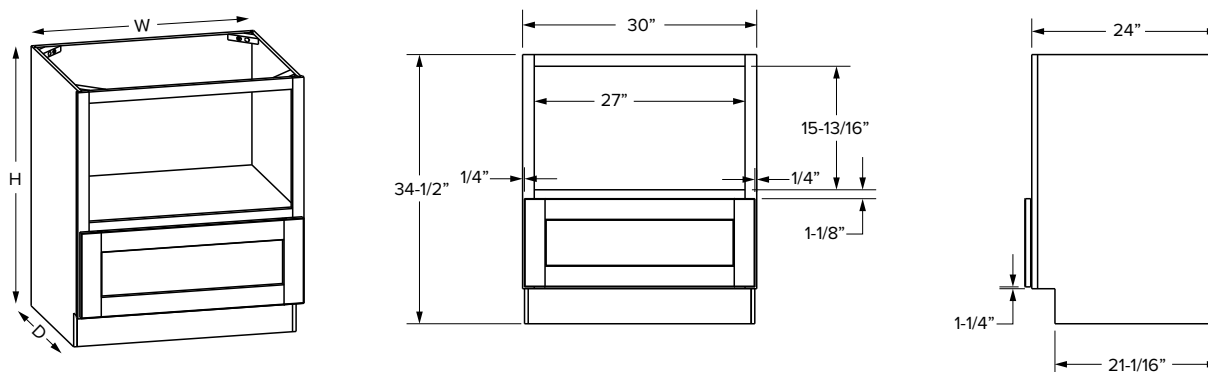

Premier Overlay

SKU	W	H	D	# of Drawers	ESSENTIALS					
					Opening		Drawer Opening		Drawer Front Size	
					Width	Height	Width	Height	Width	Height
MWB30	30"	34-1/2"	24"	1	27"	15-13/16"	27"	9-1/4"	28-1/32"	10-1/8"

SKU	W	H	D	# of Drawers	PREMIER					
					Opening		Drawer Opening		Drawer Front Size	
					Width	Height	Width	Height	Width	Height
MWB30	30"	34-1/2"	24"	1	27"	15-13/16"	27"	9-1/4"	29-17/32"	11-5/16"