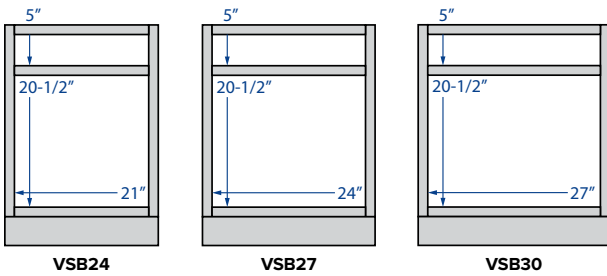

Vanity Cabinets - Openings

Essentials

Premier

Essentials

Premier