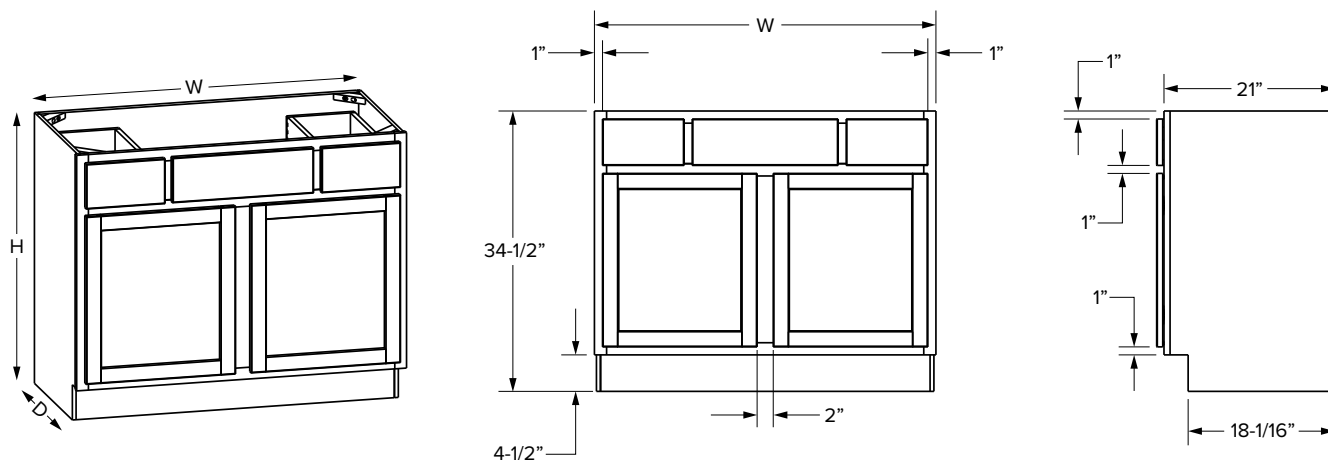

Top drawer combo cabinets

Essentials Overlay