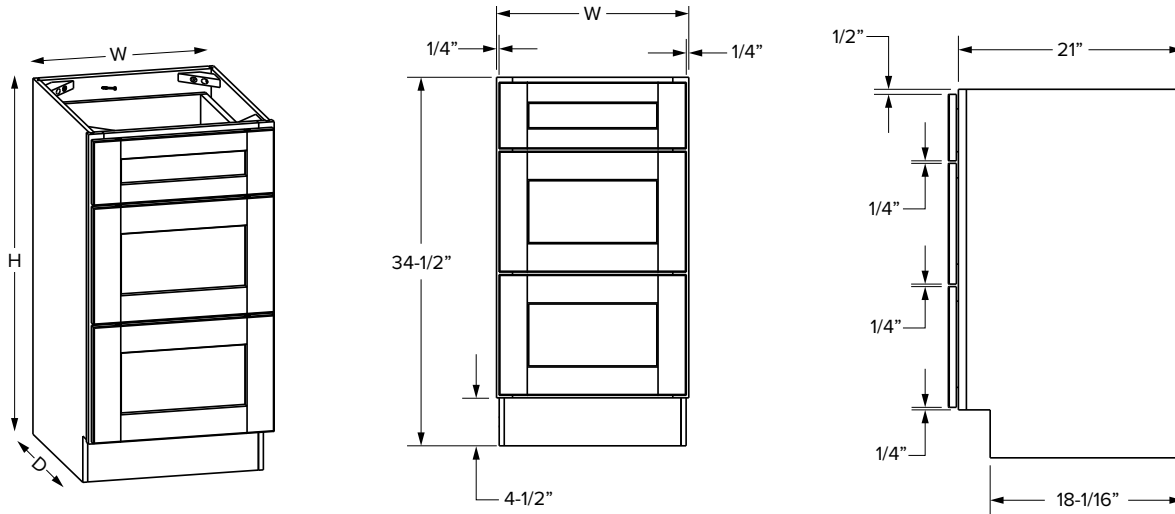

SKU	W	H	D	# of Drawers	ESSENTIALS							
					Drawer Opening				Drawer Front Size			
					Width	1 Height	2 Height	3 Height	Width	1 Height	2 Height	3 Height
VDB12-3	12"	34-1/2"	21"	3	9"	5"	9-1/4"	9-1/4"	10-1/32"	5-23/32"	10-5/32"	10-5/32"
VDB15-3	15"	34-1/2"	21"	3	12"	5"	9-1/4"	9-1/4"	13-1/32"	5-23/32"	10-5/32"	10-5/32"
VDB18-3	18"	34-1/2"	21"	3	15"	5"	9-1/4"	9-1/4"	16-1/32"	5-23/32"	10-5/32"	10-5/32"
VDB21-3	21"	34-1/2"	21"	3	18"	5"	9-1/4"	9-1/4"	19-1/32"	5-23/32"	10-5/32"	10-5/32"

SKU	W	H	D	# of Drawers	PREMIER							
					Drawer Opening				Drawer Front Size			
					Width	1 Height	2 Height	3 Height	Width	1 Height	2 Height	3 Height
VDB12-3	12"	34-1/2"	21"	3	9"	5"	9"	9-1/2"	11-17/32"	6-7/32"	11-5/16"	11-5/16"
VDB15-3	15"	34-1/2"	21"	3	12"	5"	9"	9-1/2"	14-17/32"	6-7/32"	11-5/16"	11-5/16"
VDB18-3	18"	34-1/2"	21"	3	15"	5"	9"	9-1/2"	17-17/32"	6-7/32"	11-5/16"	11-5/16"
VDB21-3	21"	34-1/2"	21"	3	18"	5"	9"	9-1/2"	20-17/32"	6-7/32"	11-5/16"	11-5/16"