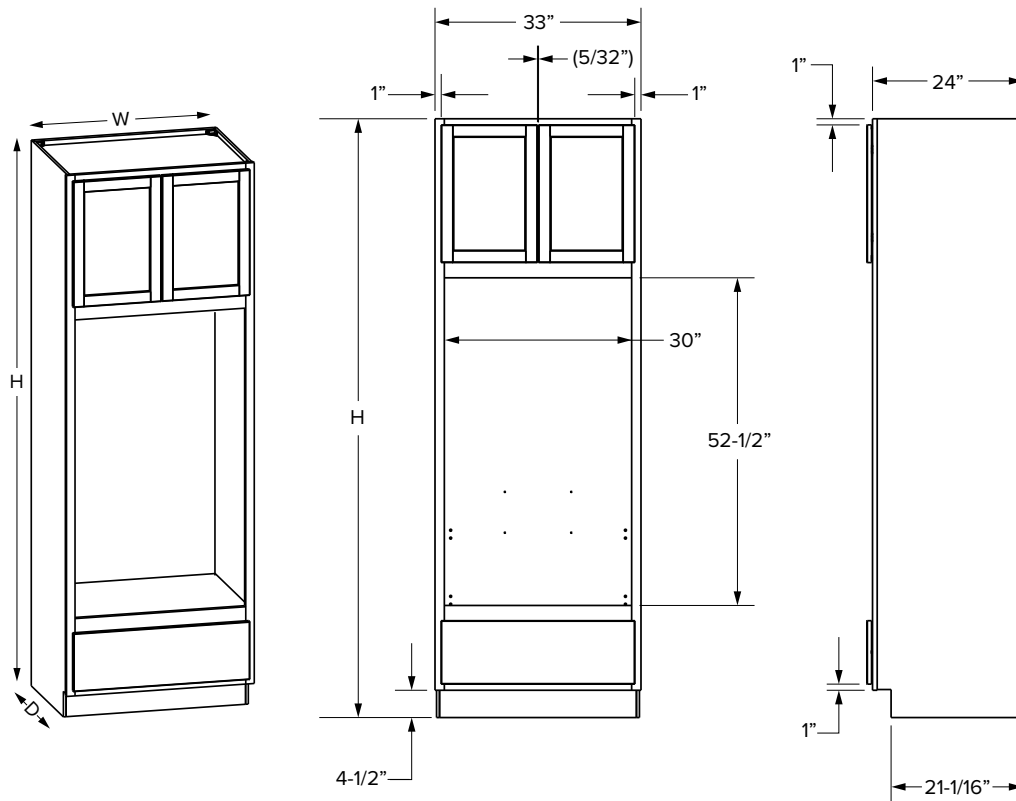

Specialty Cabinets - Dimensions

Double oven cabinets

Essentials Overlay

SKU	ESSENTIALS													
	W	H	D	Shelves	# of Doors	# of Drawers	Door Opening		Drawer Opening		Door Size		Drawer Front Size	
							Width	Height	Width	Height	Width	Height	Width	Height
OVD3384	33"	84"	24"	0	2	1	30"	9"	30"	9"	15-13/32"	9-31/32"	31-31/32"	10-5/32"
OVD3390	33"	90"	24"	0	2	1	30"	15"	30"	9"	15-13/32"	16-1/32"	31-31/32"	10-5/32"
OVD3396	33"	96"	24"	1	2	1	30"	21"	30"	9"	15-13/32"	22-1/32"	31-31/32"	10-5/32"