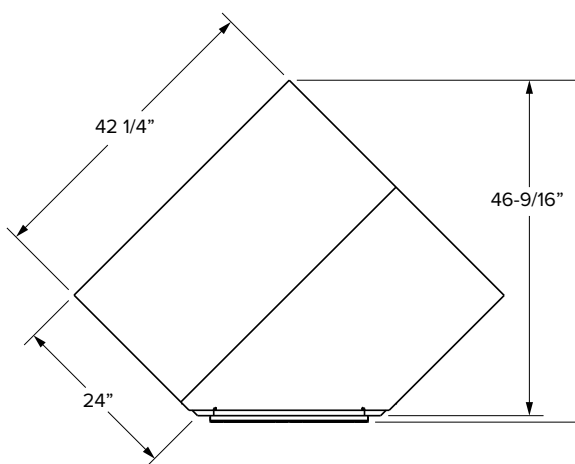

Premier Overlay

SKU	ESSENTIALS												
	W	H	D	# of Doors	# of Drawers	Door Opening		Drawer Opening		Door Size		Drawer Front Size	
						Width	Height	Width	Height	Width	Height	Width	Height
SFCD42	26-7/8"	34-1/2"	24"	2	1 false	20-13/16"	20-1/2"	20-13/16"	5"	10-15/16"	21-11/32"	21-7/8"	5-23/32"

SKU	PREMIER												
	W	H	D	# of Doors	# of Drawers	Door Opening		Drawer Opening		Door Size		Drawer Front Size	
						Width	Height	Width	Height	Width	Height	Width	Height
SFCD42	26-7/8"	34-1/2"	24"	2	1 false	20-13/16"	20-1/2"	20-13/16"	5"	11-11/16"	22-27/32"	23-15/32"	6-7/32"