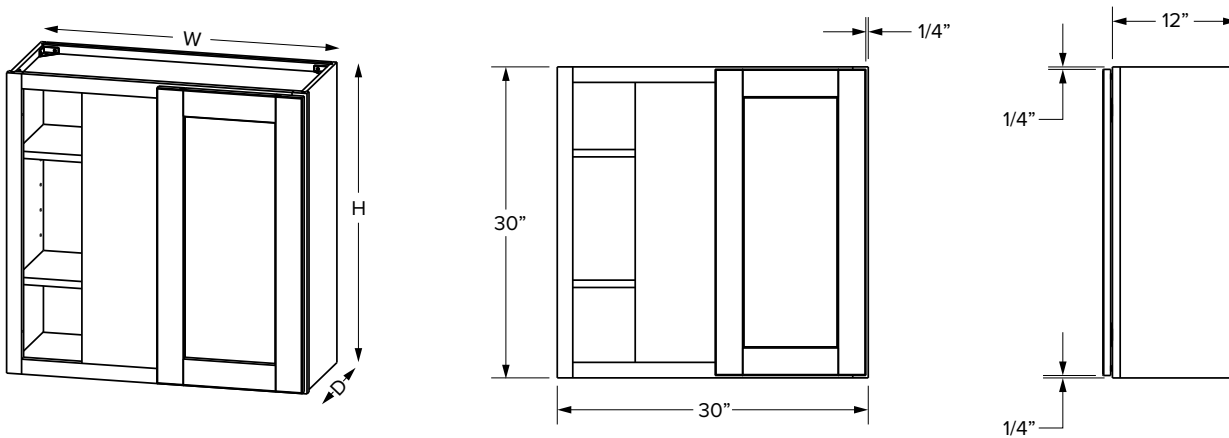

Premier Overlay

SKU							ESSENTIALS				PREMIER			
	W	H	D	Shelves	# of Doors	Opening		Door		Opening		Door		
						Width	Height	Width	Height	Width	Height	Width	Height	
WBC30-3330U	30"-33"	30"	12"	2	1	12"	27"	13-1/32"	28-1/32"	12"	27"	14-17/32"	29-17/32"	
WBC30-3336U	30"-33"	36"	12"	2	1	12"	33"	13-1/32"	34-1/32"	12"	33"	14-17/32"	35-1/2"	
WBC30-3342U	30"-33"	42"	12"	3	1	12"	39"	13-1/32"	40-1/32"	12"	39"	14-17/32"	41-17/32"