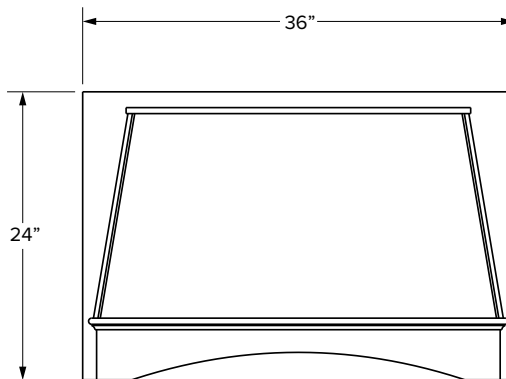

Range hoods

	W	H	D	Projection
RHAR36	36"	24"	15"	7-1/2"
RHCL36	36"	24"	15"	7-1/2"

NOTES:

Works with Premier & Essentials.

The box of these range hoods can be trimmed to size.

Angled hood section can be removed from box and applied separately.

Some assembly required.

RHAR36