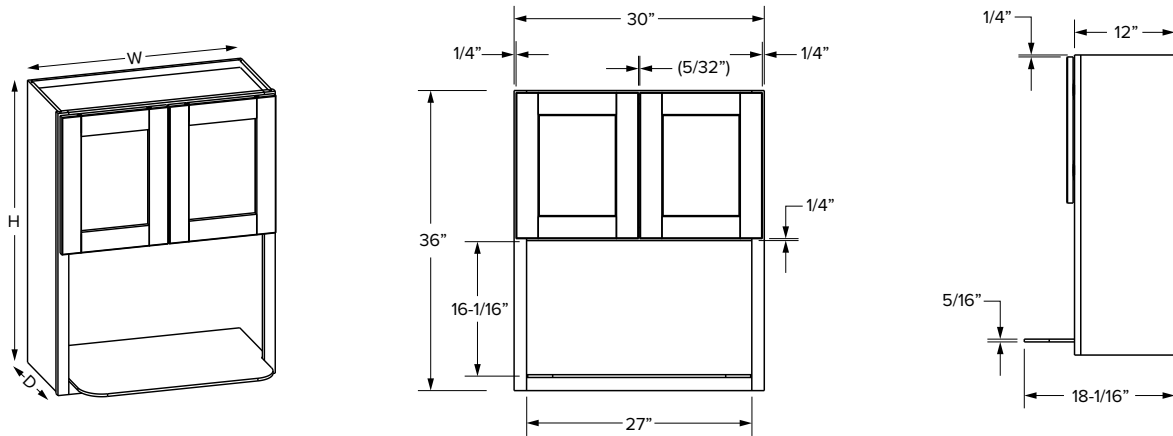

Premier Overlay