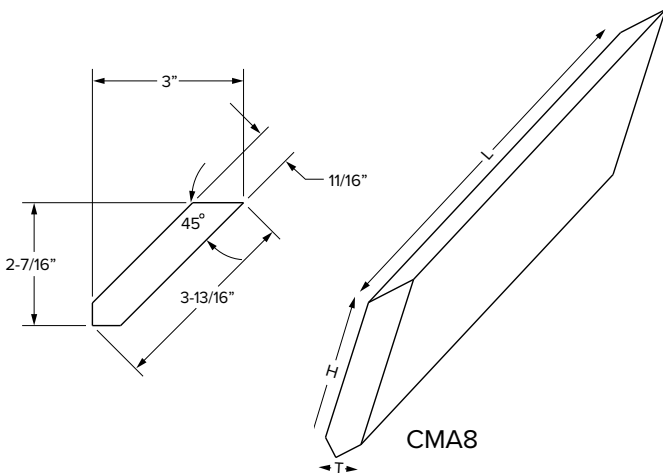

Moulding

SKU	Description	T	H	L
FB8	Furniture Base	3/4"	4-5/8"	96"
TKC8	Toe Kick	1/4"	4-1/2"	96"
CMA8	Crown	11/16"	3-13/16"	96"
CMC8	Crown	3/4"	3-7/16"	96"
CM8	Crown	3/4"	2-1/2"	96"
CMV8	Cove	1/2"	2-11/16"	96"