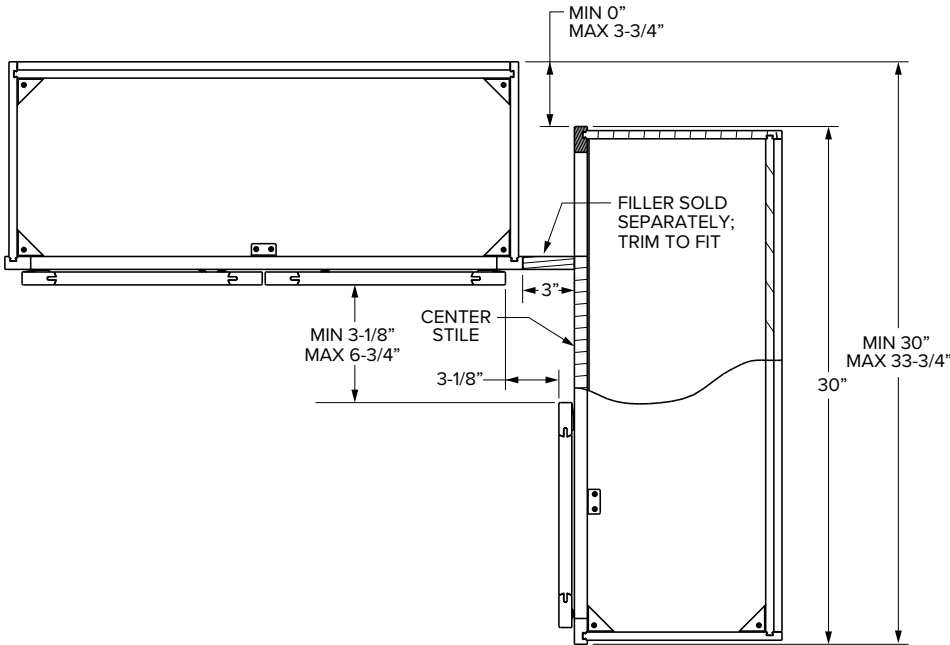

Essentials Top View