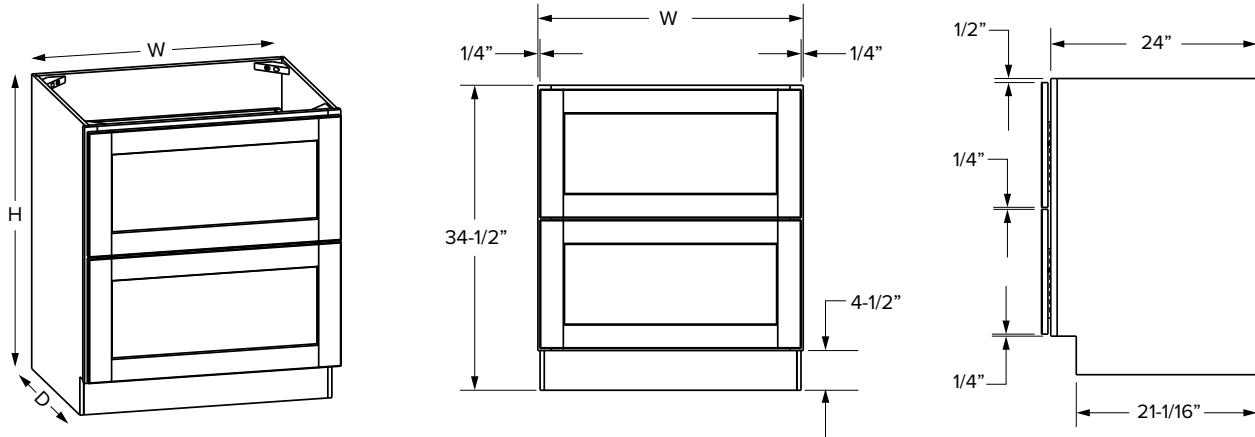

Premier Overlay

SKU					ESSENTIALS					PREMIER				
	W	H	D	# of Drawers	Drawer Opening			Drawer Front Size		Drawer Opening			Drawer Front Size	
					Width	1 Height	2 Height	Width	Height	Width	1 Height	2 Height	Width	Height
DB30-2	30"	34-1/2"	24"	2	27"	12-7/16"	12-7/16"	28-1/32"	13-17/32"	27"	12-1/8"	12-3/4"	29-17/32"	14-17/32"
DB36-2	36"	34-1/2"	24"	2	33"	12-7/16"	12-7/16"	34-1/32"	13-17/32"	33"	12-1/8"	12-3/4"	35-17/32"	14-17/32"