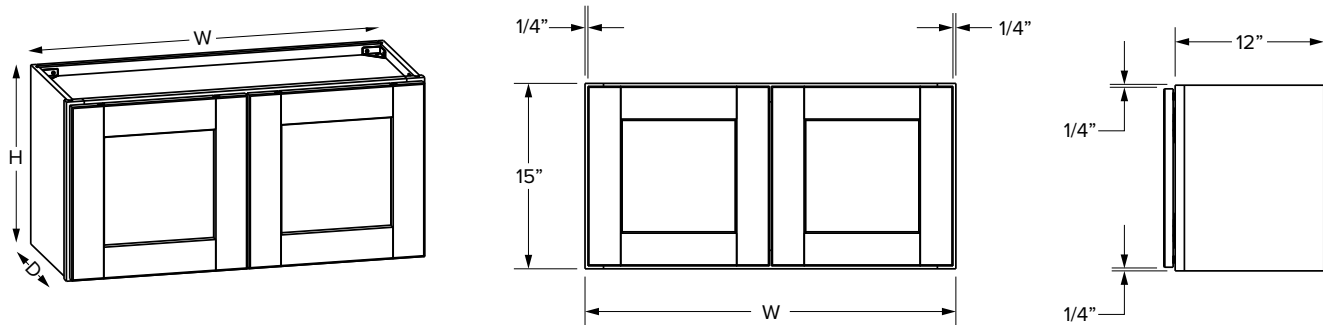

Premier Overlay

SKU	W	H	D	Shelves	# of Doors	ESSENTIALS				PREMIER			
						Opening		Door		Opening		Door	
						Width	Height	Width	Height	Width	Height	Width	Height
W3015	30"	15"	12"	0	2	27"	12"	13-29/32"	13-1/32"	27"	12"	14-11/16"	14-17/32"
W3315	33"	15"	12"	0	2	30"	12"	15-13/32"	13-1/32"	30"	12"	16-3/16"	14-17/32"
W3615	36"	15"	12"	0	2	33"	12"	16-29/32"	13-1/32"	33"	12"	17-11/16"	14-17/32"
W3915*	39"	15"	12"	0	2	16-7/16"	12"	17-17/32"	13-1/32"	17"	12"	19-1/16"	14-17/32"

*39" and 42" wide cabinets have a center stile