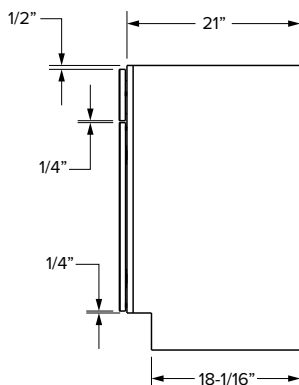

VCDB60-6

SKU	PREMIER																	
	W	H	D	Door Opening		Drawer Opening				False Front Opening		Door Size		Drawer Front Size			False Front Size	
				Width	Height	Width	2 Height	3 Height	4 Height	Width	1 Height	Width	Height	Width	2 Height	3&4 Height	Width	1 Height
VCDB60-3	60"	34-1/2"	21"	21"	20-1/2"	8-3/4"	5"	9"	9-1/2"	21"	5"	11-11/16"	22-27/32"	11-17/32"	6-7/32"	11-5/16"	23-17/32"	6-7/32"
VCDB60-6	60"	34-1/2"	21"	27"	20-1/2"	11-7/8"	5"	9"	9-1/2"	27"	5"	14-11/16"	22-27/32"	14-17/32"	6-7/32"	11-5/16"	29-17/32"	6-7/32"