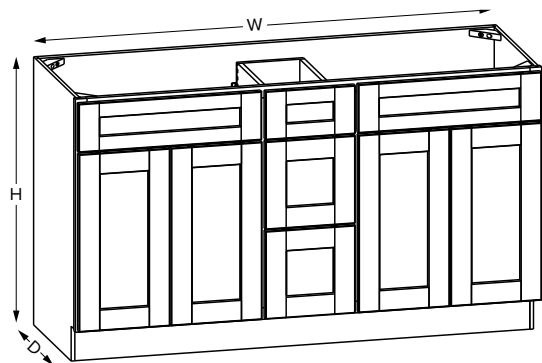

Combo cabinets

Premier Overlay

VCDB60-3