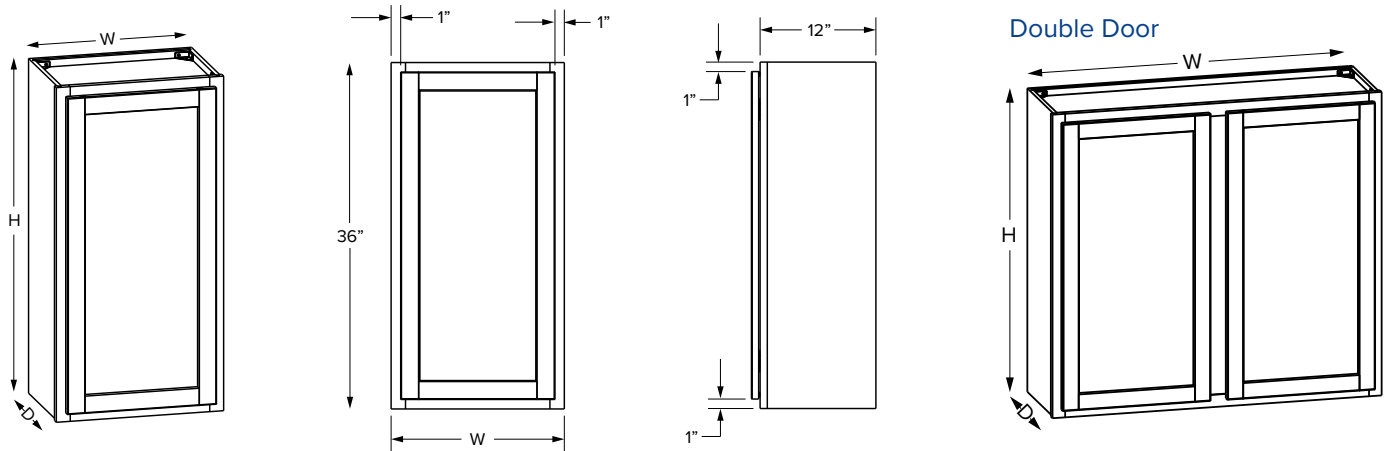

36" Height cabinets

Essentials overlay

Premier overlay