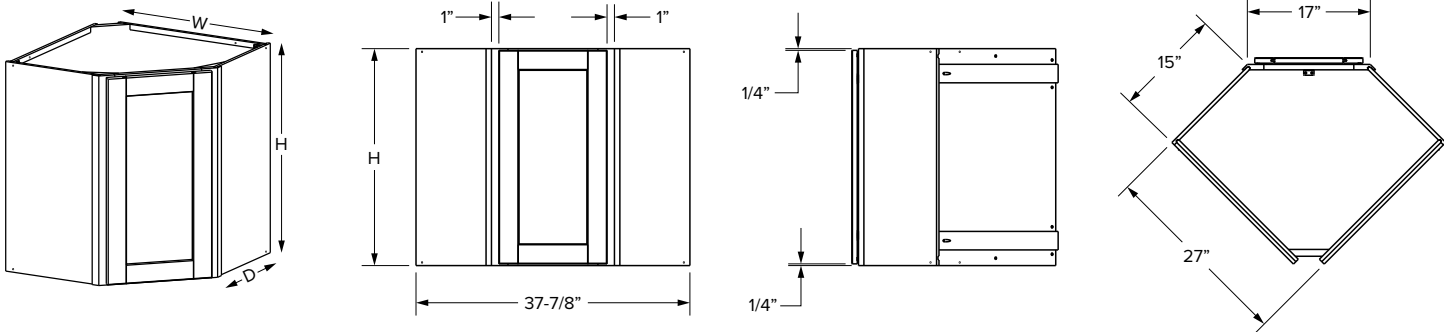

SKU	W	H	D	Shelves	# of Doors	ESSENTIALS				PREMIER			
						Opening		Door		Opening		Door	
						Width	Height	Width	Height	Width	Height	Width	Height
WDC273615	27"	36"	15"	2	1	12-7/16"	33"	13-7/16"	34-1/32"	12-7/16"	33"	14-31/32"	35-17/32"
WDC274215	27"	42"	15"	3	1	12-7/16"	39"	13-7/16"	40-1/32"	12-7/16"	39"	14-31/32"	41-17/32"