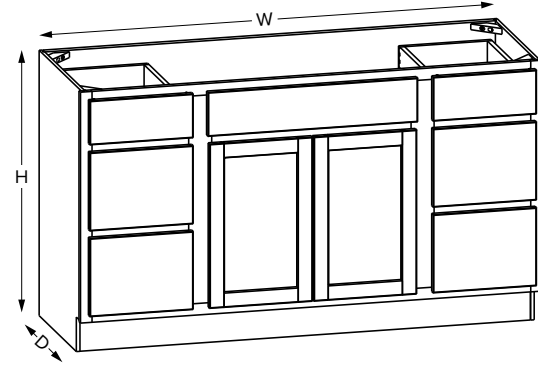

VCDB60-6

SKU	ESSENTIALS																	
	W	H	D	Door Opening		Drawer Opening				False Front Opening		Door Size		Drawer Front Size			False Front Size	
				Width	Height	Width	2 Height	3 Height	4 Height	Width	1 Height	Width	Height	Width	2 Height	3&4 Height	Width	1 Height
VCDB60-3	60"	34-1/2"	21"	20-1/2"	20-1/2"	9-3/4"	5"	9-1/4"	9-1/4"	20-1/2"	5"	10-11/16"	21-11/32"	10-15/16"	5-23/32"	10-5/32"	21-9/16"	5-23/32"
VCDB60-6	60"	34-1/2"	21"	25-7/8"	20-1/2"	12-7/16"	5"	9-1/4"	9-1/4"	25-7/8"	5"	13-3/8"	21-11/32"	13-7/16"	5-23/32"	10-5/32"	27-1/4"	5-23/32"