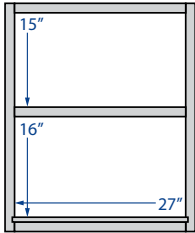

Essentials

Premier

MWC3036