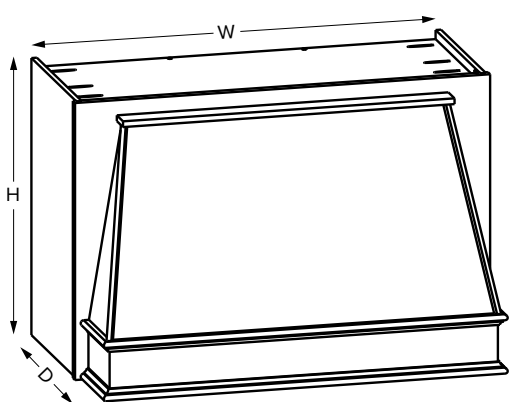

Range hoods

	W	H	D	Projection
RHAR36	36"	24"	15"	7-1/2"
RHCL36	36"	24"	15"	7-1/2"

NOTES:

Works with Premier & Essentials.

The box of these range hoods can be trimmed to size.

Angled hood section can be removed from box and applied separately.

Some assembly required.

RHCL36