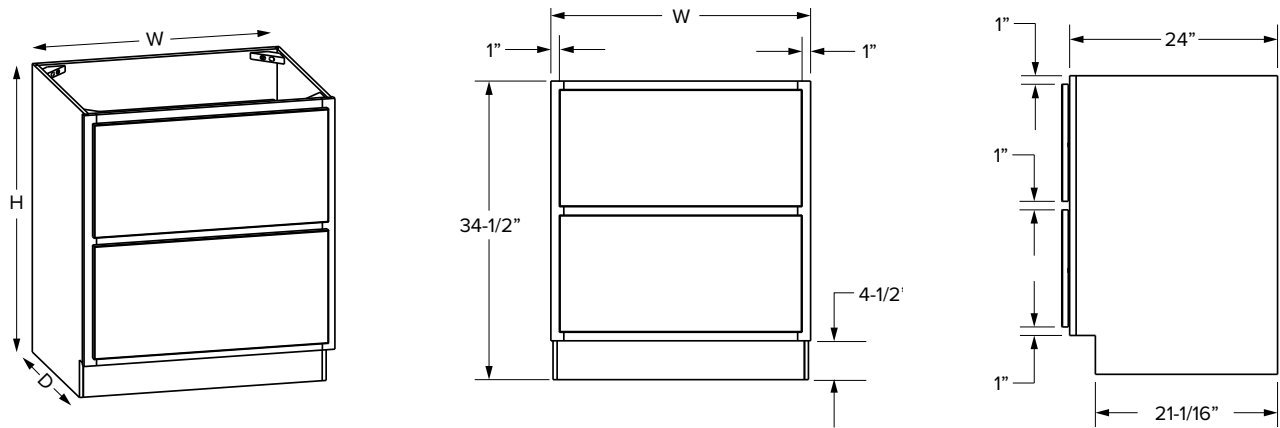

Base Cabinets - Dimensions

Two drawer cabinets

Essentials Overlay