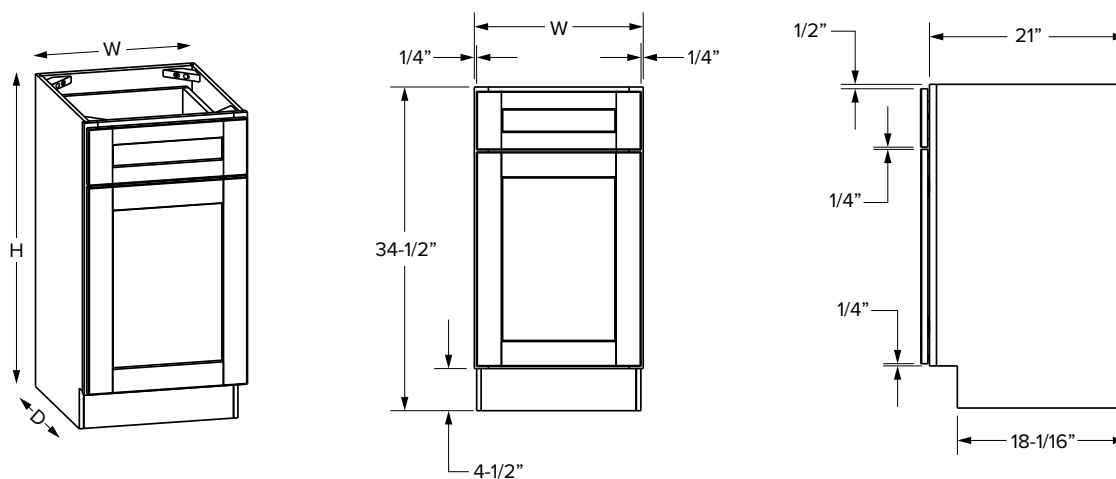

Premier Overlay

SKU	W	H	D	# of Doors	# of Drawers	ESSENTIALS							
						Door Opening		Drawer Opening		Door Size		Drawer Front Size	
						Width	Height	Width	Height	Width	Height	Width	Height
VB12	12"	34-1/2"	21"	1	1	9"	20-1/2"	9"	5"	10-1/32"	21-11/32"	10-1/32"	5-23/32"
VB15	15"	34-1/2"	21"	1	1	12"	20-1/2"	12"	5"	13-1/32"	21-11/32"	13-1/32"	5-23/32"
VB18	18"	34-1/2"	21"	1	1	15"	20-1/2"	15"	5"	16-1/32"	21-11/32"	16-1/32"	5-23/32"

SKU	W	H	D	# of Doors	# of Drawers	PREMIER							
						Door Opening		Drawer Opening		Door Size		Drawer Front Size	
						Width	Height	Width	Height	Width	Height	Width	Height
VB12	12"	34-1/2"	21"	1	1	9"	20-1/2"	9"	5"	11-17/32"	22-27/32"	11-17/32"	6-7/32"
VB15	15"	34-1/2"	21"	1	1	12"	20-1/2"	12"	5"	14-17/32"	22-27/32"	14-17/32"	6-7/32"
VB18	18"	34-1/2"	21"	1	1	15"	20-1/2"	15"	5"	17-17/32"	22-27/32"	17-17/32"	6-7/32"