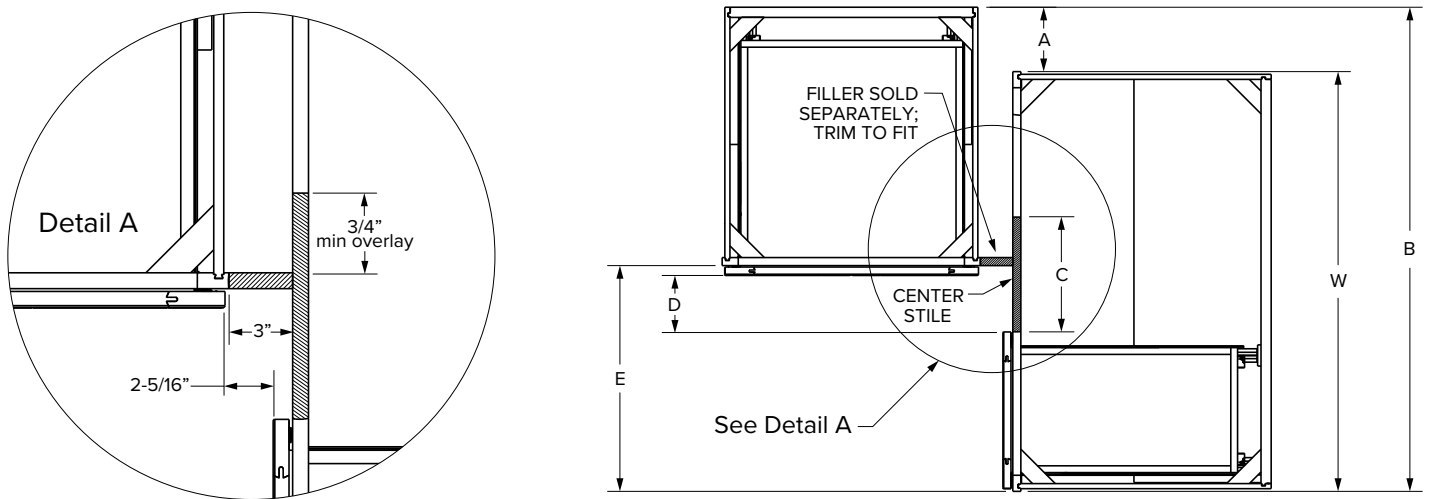

Premier Top View

SKU	W	ESSENTIALS									
		A		B		C		D		E	
		Min	Max	Min	Max	Min	Max	Min	Max	Min	Max
BBC39-42U	33"	6"	9"	39"	42"	6-3/4"	3-3/4"	3-1/16"	6-1/16"	15"	18"
BBC42-45U	39"	3"	6"	42"	45"	6-3/4"	3-3/4"	3-1/16"	6-1/16"	18"	21"
BBC45-48U	42"	3"	6"	45"	48"	3-3/4"	3/4"	3-1/16"	6-1/16"	21"	24"

SKU	W	PREMIER									
		A		B		C		D		E	
		Min	Max	Min	Max	Min	Max	Min	Max	Min	Max
BBC39-42U	33"	6"	9"	39"	42"	3-3/4"	6-3/4"	2-5/16"	5-5/16"	15"	18"
BBC42-45U	39"	3"	6"	42"	45"	3-3/4"	6-3/4"	2-5/16"	5-5/16"	18"	21"
BBC45-48U	42"	3"	6"	45"	48"	3/4"	3-3/4"	2-5/16"	5-5/16"	21"	24"