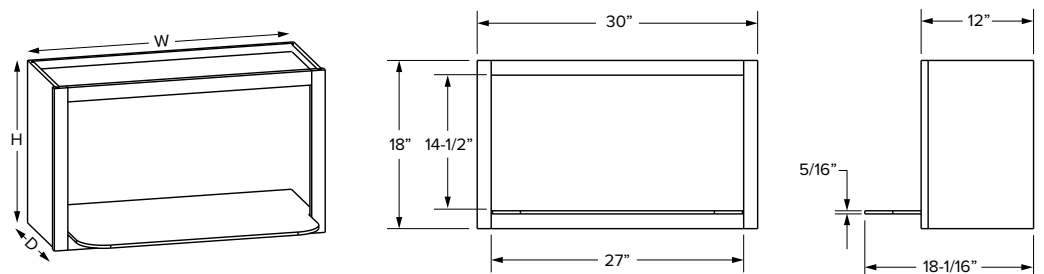

Microwave cabinet enclosure

SKU	W	H	D
MWC3018	30"	18"	12"

NOTE: Works with Premier & Essentials