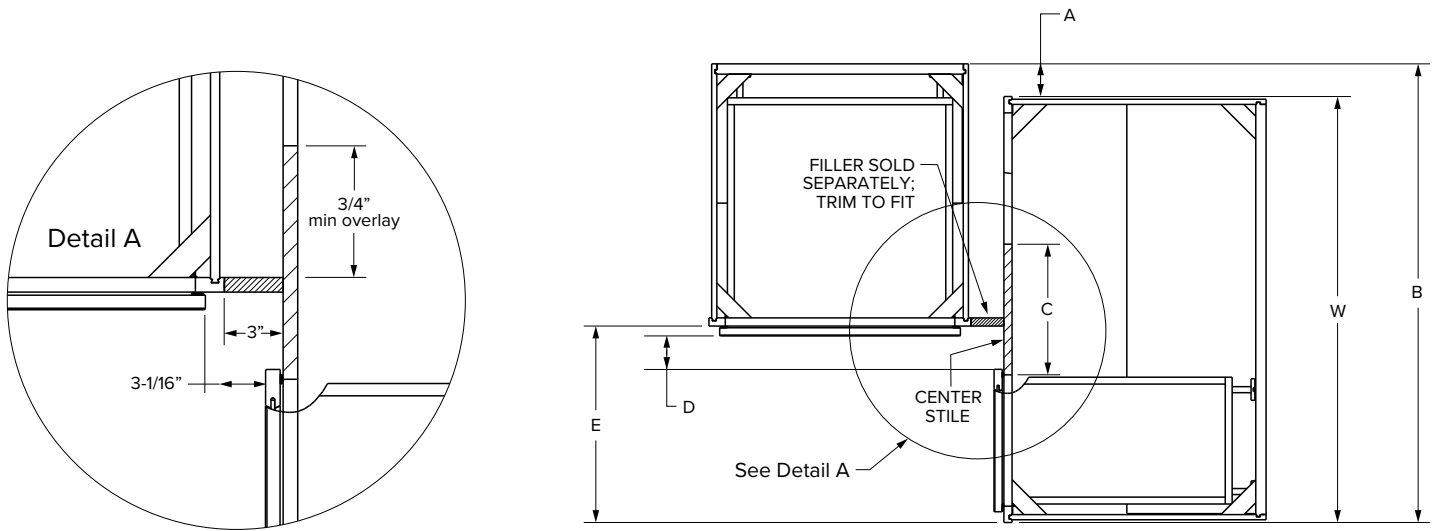

Base Cabinets - Dimensions

Essentials Top View