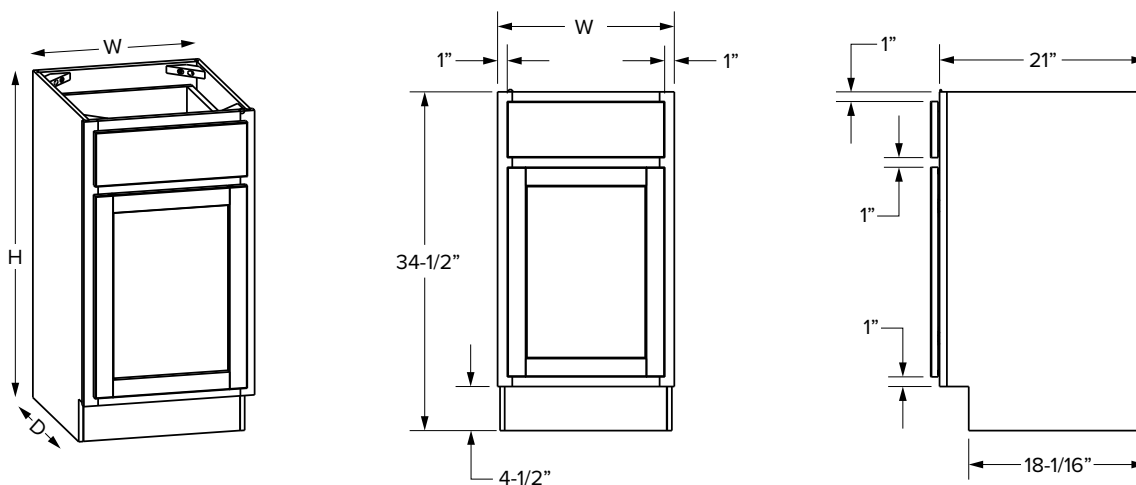

Drawer/door cabinets

Essentials Overlay