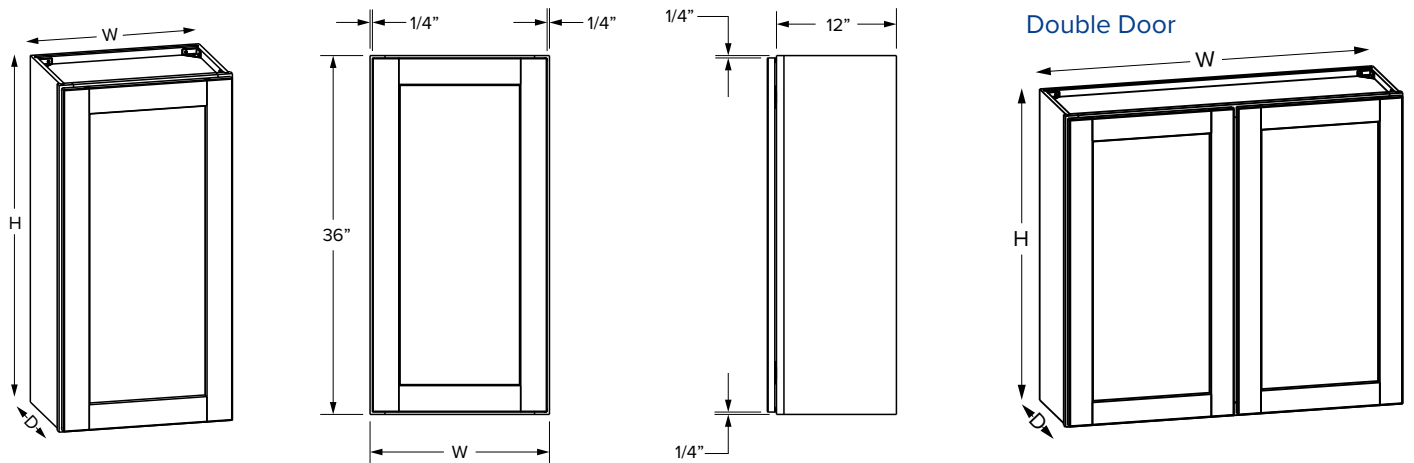

SKU	W	H	D	Shelves	# of doors	ESSENTIALS				PREMIER			
						Opening		Door		Opening		Door	
						Width	Height	Width	Height	Width	Height	Width	Height
W0936	9"	36"	12"	2	1	6"	33"	7-1/32"	34-1/32"	6"	33"	8-17/32"	35-17/32"
W1236	12"	36"	12"	2	1	9"	33"	10-1/32"	34-1/32"	9"	33"	11-17/32"	35-17/32"
W1536	15"	36"	12"	2	1	12"	33"	13-1/32"	34-1/32"	12"	33"	14-17/32"	35-17/32"
W1836	18"	36"	12"	2	1	15"	33"	16-1/32"	34-1/32"	15"	33"	17-17/32"	35-17/32"
W2136	21"	36"	12"	2	1	18"	33"	19-1/32"	34-1/32"	18"	33"	20-17/32"	35-17/32"
W2436	24"	36"	12"	2	2	21"	33"	10-15/16"	34-1/32"	21"	33"	11-11/16"	35-17/32"
W2736	27"	36"	12"	2	2	24"	33"	12-7/16"	34-1/32"	24"	33"	13-3/16"	35-17/32"
W3036	30"	36"	12"	2	2	27"	33"	13-29/32"	34-1/32"	27"	33"	14-11/16"	35-17/32"
W3336	33"	36"	12"	2	2	30"	33"	15-15/32"	34-1/32"	30"	33"	16-3/16"	35-17/32"
W3636	36"	36"	12"	2	2	33"	33"	16-29/32"	34-1/32"	33"	33"	17-11/16"	35-17/32"
W3936*	39"	36"	12"	2	2	16-7/16"	33"	17-17/32"	34-1/32"	17"	33"	19-1/32"	35-17/32"
W4236*	42"	36"	12"	2	2	17-15/16"	33"	19-1/32"	34-1/32"	18-1/2"	33"	20-17/32"	35-17/32"

*39" and 42" wide cabinets have a center stile