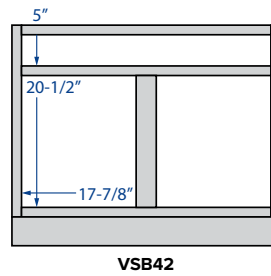

Essentials