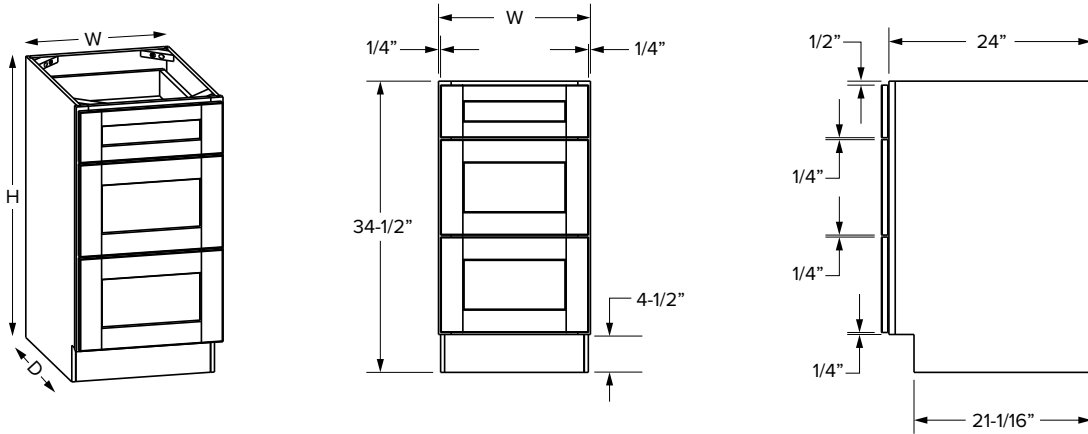

SKU	W	H	D	# of Drawers	ESSENTIALS							
					Drawer Opening				Drawer Front Size			
					Width	1 Height	2 Height	3 Height	Width	1 Height	2 Height	3 Height
DB12-3	12"	34-1/2"	24"	3	9"	5"	9-1/4"	9-1/4"	9-31/32"	5-23/32"	10-5/32"	10-5/32"
DB15-3	15"	34-1/2"	24"	3	12"	5"	9-1/4"	9-1/4"	12-31/32"	5-23/32"	10-5/32"	10-5/32"
DB18-3	18"	34-1/2"	24"	3	15"	5"	9-1/4"	9-1/4"	15-31/32"	5-23/32"	10-5/32"	10-5/32"
DB21-3	21"	34-1/2"	24"	3	18"	5"	9-1/4"	9-1/4"	18-31/32"	5-23/32"	10-5/32"	10-5/32"
DB24-3	24"	34-1/2"	24"	3	21"	5"	9-1/4"	9-1/4"	21-31/32"	5-23/32"	10-5/32"	10-5/32"
DB30-3	30"	34-1/2"	24"	3	27"	5"	9-1/4"	9-1/4"	28-31/32"	5-23/32"	10-5/32"	10-5/32"
DB36-3	36"	34-1/2"	24"	3	33"	5"	9-1/4"	9-1/4"	34-31/32"	5-23/32"	10-5/32"	10-5/32"

SKU	W	H	D	# of Drawers	PREMIER							
					Drawer Opening				Drawer Front Size			
					Width	1 Height	2 Height	3 Height	Width	1 Height	2 Height	3 Height
DB12-3	12"	34-1/2"	24"	3	9"	5"	9"	9-1/2"	11-17/32"	6-7/32"	11-5/16"	11-5/16"
DB15-3	15"	34-1/2"	24"	3	12"	5"	9"	9-1/2"	14-17/32"	6-7/32"	11-5/16"	11-5/16"
DB18-3	18"	34-1/2"	24"	3	15"	5"	9"	9-1/2"	17-17/32"	6-7/32"	11-5/16"	11-5/16"
DB21-3	21"	34-1/2"	24"	3	18"	5"	9"	9-1/2"	20-17/32"	6-7/32"	11-5/16"	11-5/16"
DB24-3	24"	34-1/2"	24"	3	21"	5"	9"	9-1/2"	23-17/32"	6-7/32"	11-5/16"	11-5/16"
DB30-3	30"	34-1/2"	24"	3	27"	5"	9"	9-1/2"	29-17/32"	6-7/32"	11-5/16"	11-5/16"
DB36-3	36"	34-1/2"	24"	3	33"	5"	9"	9-1/2"	35-17/32"	6-7/32"	11-5/16"	11-5/16"