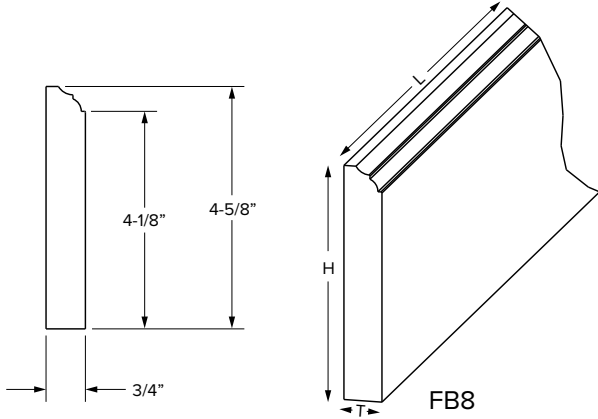

Moulding

SKU	Description	T	H	L
FB8	Furniture Base	3/4"	4-5/8"	96"
TKC8	Toe Kick	1/4"	4-1/2"	96"
CMA8	Crown	11/16"	3-13/16"	96"
CMC8	Crown	3/4"	3-7/16"	96"
CM8	Crown	3/4"	2-1/2"	96"
CMV8	Cove	1/2"	2-11/16"	96"