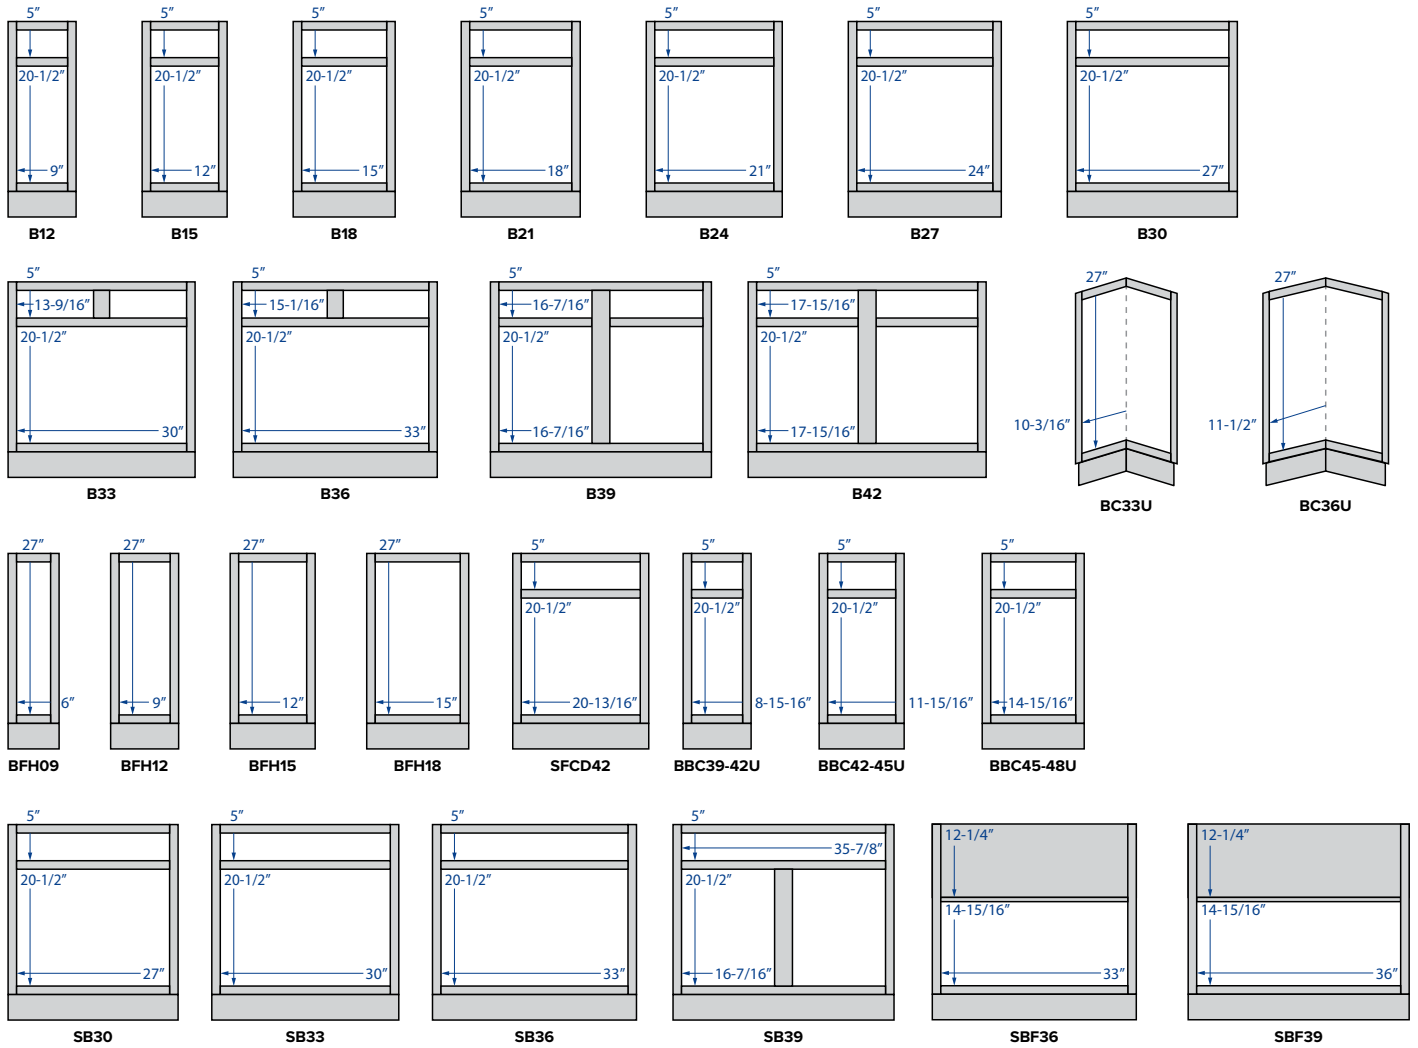

Base cabinets – openings