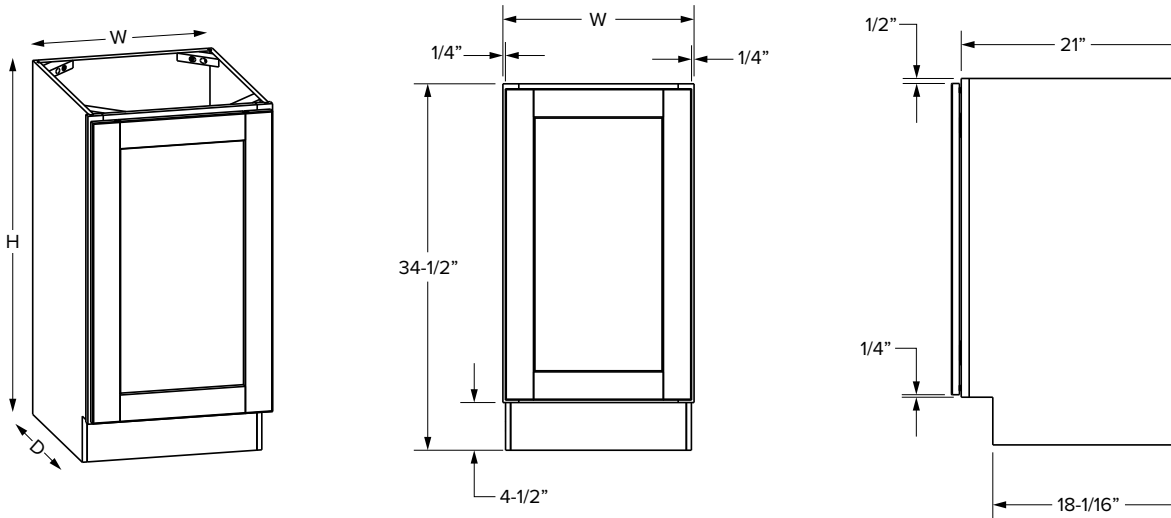

Premier Overlay

SKU	W	H	D	# of Doors	ESSENTIALS				PREMIER			
					Opening		Door Size		Opening		Door Size	
					Width	Height	Width	Height	Width	Height	Width	Height
VFH12	12"	34-1/2"	21"	1	9"	27"	10-1/32"	28-1/32"	9"	27"	11-17/32"	29-9/32"