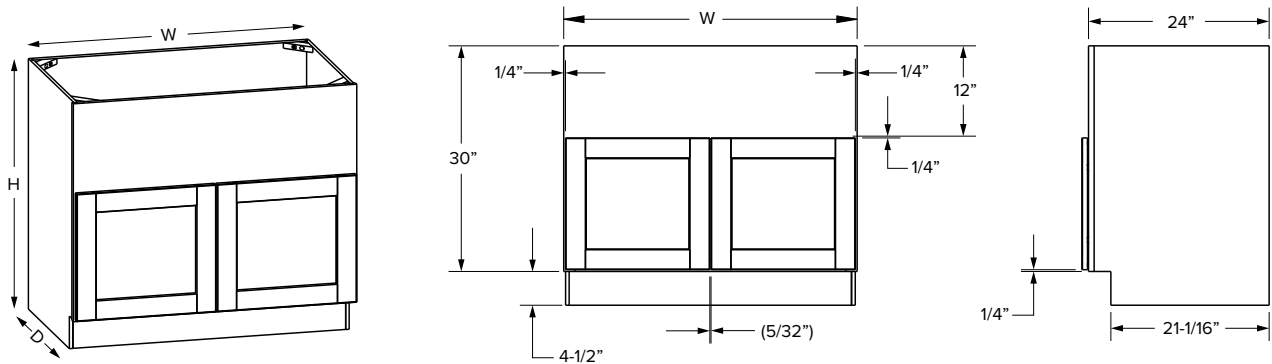

Premier Overlay

SKU	W	H	D	# of Doors	ESSENTIALS						PREMIER					
					Door Opening		Available Apron		Door Size		Opening		Available Apron		Door Size	
					Width	Height	Width	Height	Width	Height	Width	Height	Width	Height	Width	Height
SBF36	36"	34-1/2"	24"	2	33"	15"	33"	12"	16-29/32"	16-1/32"	33"	14-13/16"	33"	12"	17-11/16"	17-17/32"
SBF39	39"	34-1/2"	24"	2	36"	15"	36"	12"	18-13/32"	16-1/32"	36"	14-13/16"	36"	12"	19-3/16"	17-17/32"